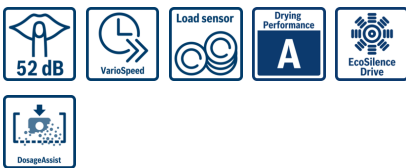

Serie | 2

SMS40E12ZA
60 cm dishwasher
Freestanding - White

A+

**The ActiveWater 60 with VarioSpeed:
Rinses and dries your dishes thoroughly in
half the time.**

- **VarioSpeed:** rinses in half the time with optimum cleaning and drying results.
- **Multiple water protection:** for optimum security against flooding.
- **Glass protection technology:** extra gentle handling for your delicate glasses.
- **EcoSilence Drive:** powerful, durable, quiet and efficient.
- **10-year guarantee:** our convincing promise of quality against rusting of the inner tub.

Technical data

Cleaning performance :	A
Water consumption (l) :	14.0
Total annual energy consumption (kWh) 220 days :	224
Estimated annual consumption (220 standard cycles) water (l) :	3080
Built-in / Free-standing :	Free-standing
Removable top :	Yes
Door panel options :	Not possible
Height of removable worktop (mm) :	815
Height of the product (mm) :	845
Adjustable feet :	Yes - front only
Maximum adjustability feet (mm) :	20
Net weight (kg) :	42.246
Gross weight (kg) :	44.0
Connection Rating (W) :	2400
Current (A) :	10
Voltage (V) :	220-240
Frequency (Hz) :	50; 60
Length electrical supply cord (cm) :	175
Plug type :	South Africa plug
Length inlet hose (cm) :	165
Length outlet hose (cm) :	190
Hidden heating element :	Yes
:	No
Water softener :	Yes
Top basket type :	Normal
Adjustable upper basket :	No
Upper rack cup shelf :	2
Bottom basket type :	Normal
3rd Rack :	None
Silverware Basket :	Standard
Optional accessories :	SGZ1010, SMZ5000, SMZ5001, SMZ5002
Included accessories 2 :	no
Number of place settings :	12
Color / Material panel :	White
Color / Material body :	White
Color / Material top :	White
Dimensions of the packed product (HxWxD) (mm) :	890 x 670 x 655
Brand :	Bosch
Product name / Commercial code :	SMS40E12ZA
Number of place settings :	12
Energy efficiency class (2010/30/EC) :	A+
Energy consumption (kWh) :	1.02
Power consumption in left-on mode (W) - NEW (2010/30/EC) :	0.10
Power consumption in off-mode (W) - NEW (2010/30/EC) :	0.10
Drying performance :	A
Reference programme :	Eco
Total cycle time of reference programme (min) :	195
Duration of the left-on mode - NEW (2012/30/EC) (min) :	0
Noise level (dB(A) re 1 pW) :	52
Installation typology :	Built-under