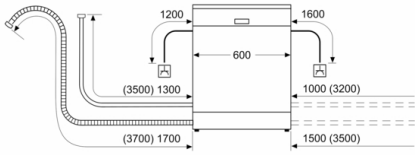

---

**Technical data**

Cleaning performance : A  
Water consumption : 11.7 l  
Total annual energy consumption 220 days : 224 kWh  
Estimated annual consumption (220 standard cycles) water : 2574 l  
Built-in / Free-standing : Free-standing  
Removable top : Yes  
Door panel options : Not possible  
Height of removable worktop : 30 mm  
Height of the product : 845 mm  
Adjustable feet : Yes - all  
Maximum adjustability feet : 20 mm  
Net weight : 42.1 kg  
Gross weight : 43.3 kg  
Connection Rating : 2400 W  
Fuse protection : 10 A  
Voltage : 220-240 V  
Frequency : 50; 60 Hz  
Length electrical supply cord : 175 cm  
Plug type : South Africa plug  
Length inlet hose : 150 cm  
Length outlet hose : 190 cm  
Hidden heating element : Yes  
Child safety devices : No  
Water softener : Yes  
Top basket type : basic  
Adjustable upper basket : No  
Upper rack cup shelf : 2  
Bottom basket type : basic  
3rd Rack : None  
Cutlery Basket : Standard  
Optional accessories : SGZ1010, SMZ5000, SMZ5001, SMZ5002  
Included accessories 2 : no  
Number of place settings : 12  
Color / Material panel : White  
Color / Material body : White  
Color / Material top : White  
Dimensions of the product (HxWxD) : 845 x 600 x 600 mm  
Dimensions of the packed product (HxWxD) : 880 x 660 x 660 mm

**Serie | 2, Freestanding Dishwasher, 60 cm,  
White  
SMS24AW00Z**

measurements in mm

socket  
( ) values with extension kit