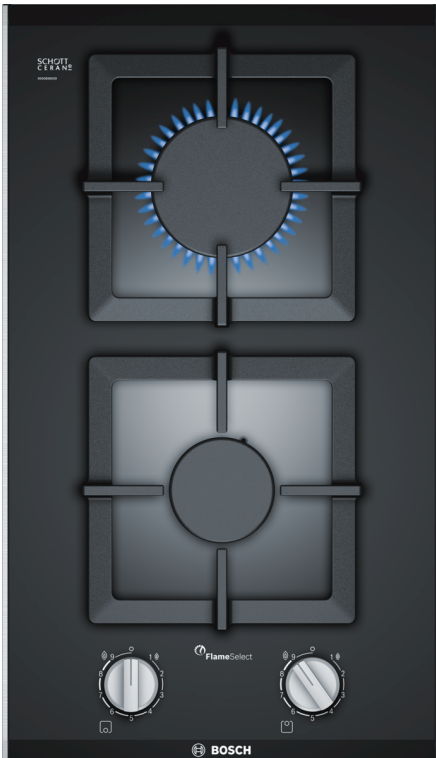

**Series 6, Domino Gas Hob, 30 cm,
Ceramic, Black
PSB3A6B20Z**

HEZ298105 Simmer plate
HEZ298114 Small pot support

**The ceramic glass gas hob with
FlameSelect: achieve perfect cooking
results thanks to nine precisely defined
power levels.**

- **FlameSelect:** for a precise adjustment of the flame in nine defined levels.
- **Single cast-iron pan supports:** for high firmness and easy handling.
- **Sword knobs:** for an ergonomic control.

Product name/family: Vario/Domino gas hob w control
 Product name/family: Vario/Domino gas hob w control
 Built-in / Free-standing: Built-in
 Built-in / Free-standing: Built-in
 Energy input: Gas
 Energy input: Gas
 Total number of positions that can be used at the same time: 2
 Total number of positions that can be used at the same time: 2
 Min. required niche size for installation (HxWxD): 45 x 270 x 490-500 mm
 Min. required niche size for installation (HxWxD): 45 x 270 x 490-500 mm
 Width of the appliance: 306 mm
 Width of the appliance: 306 mm
 Dimensions: 54 x 306 x 527 mm
 Dimensions: 54 x 306 x 527 mm
 Dimensions of the packed product (HxWxD): 145 x 360 x 585 mm
 Dimensions of the packed product (HxWxD): 145 x 360 x 585 mm
 Net weight: 6.7 kg
 Net weight: 6.7 kg
 Gross weight: 7.5 kg
 Gross weight: 7.5 kg
 Residual heat indicator: No
 Residual heat indicator: No
 Location of control panel: Front
 Location of control panel: Front
 Basic surface material: Ceramic
 Basic surface material: Ceramic
 Color of surface: Black, Stainless steel
 Color of surface: Black, Stainless steel
 Color of frame: Black, Stainless steel
 Color of frame: Black, Stainless steel
 Length electrical supply cord: 100.0 cm
 Length electrical supply cord: 100.0 cm
 EAN code: 4242002915241
 EAN code: 4242002915241
 Gas connection rating: 4700 W
 Gas connection rating: 4700 W
 Fuse protection: 3 A
 Fuse protection: 3 A
 Voltage: 220-240 V
 Voltage: 220-240 V
 Frequency: 60; 50 Hz
 Frequency: 60; 50 Hz