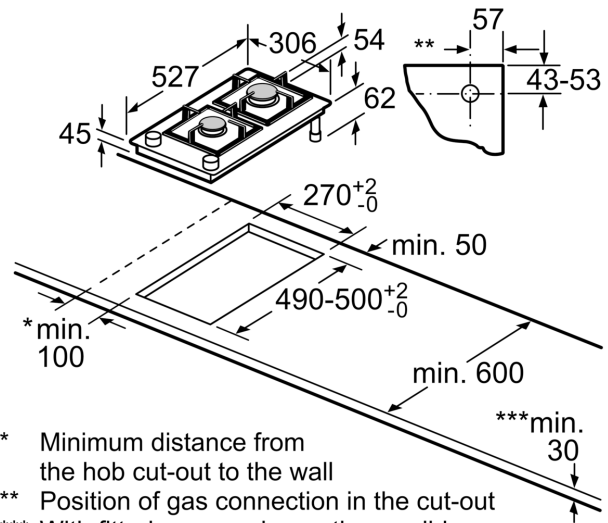

If two or more elements are installed right next to one another, one or several installation kits are required (2 elements 1 installation kit, 3 elements 2 installation kits, etc.)

Cutout dimension (X) depending on the combination (see combination table)

measurements in mm
 Domino combination options with corresponding appliance and cut-out dimensions

Width category:
 Appliance width:

	A	B	C	D	L	X		
2x30	306	306	-	-	-	-	612	576
1x30, 1x40	306	396	-	-	-	-	702	666
1x30, 1x60	306	606	-	-	-	-	912	876
1x30, 1x70*	306	710	-	-	-	-	1016	980
1x30, 1x80	306	816	-	-	-	-	1122	1086
1x30, 1x90	306	916	-	-	-	-	1222	1186
2x40	396	396	-	-	-	-	792	756
1x40, 1x60	396	606	-	-	-	-	1002	966
1x40, 1x70*	396	710	-	-	-	-	1106	1070
1x40, 1x80	396	816	-	-	-	-	1212	1176
1x40, 1x90	396	916	-	-	-	-	1312	1276
3x30	306	306	306	-	-	-	918	882
2x30, 1x40	306	306	396	-	-	-	1008	972
2x30, 1x60	306	306	606	-	-	-	1218	1182
2x30, 1x70*	306	306	710	-	-	-	1322	1286
2x30, 1x80	306	306	816	-	-	-	1428	1392
2x30, 1x90	306	306	916	-	-	-	1528	1492
1x30, 2x40	306	396	396	-	-	-	1098	1062
1x30, 1x40, 1x60	306	396	606	-	-	-	1308	1272
1x30, 1x40, 1x70*	306	396	710	-	-	-	1412	1376
1x30, 1x40, 1x80	306	396	816	-	-	-	1518	1482
1x30, 1x40, 1x90	306	396	916	-	-	-	1618	1582
2x40, 1x60	396	396	606	-	-	-	1398	1362
4x30	306	306	306	306	-	-	1224	1188
3x30, 1x40	306	306	306	396	-	-	1314	1278
1x30, 1x75	306	750	-	-	-	-	1056	1020
1x40, 1x75	396	750	-	-	-	-	1146	1110
2x30, 1x75	306	306	750	-	-	-	1362	1326
1x30, 1x40, 1x75	306	396	750	-	-	-	1452	1416

* Not possible with 70 cm induction hob

Measurements in mm
Assembly kit (HEZ394301) for Domino

B: Dependent on the cut-out depth

- * Minimum distance from the hob cut-out to the wall
- ** Position of gas connection in the cut-out
- *** With fitted oven underneath, possibly more; see space requirements for the oven

measurements in mm