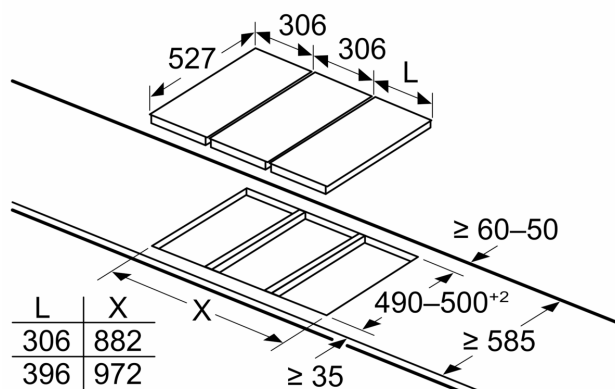

If two or more elements are installed right next to one another, one or several installation kits are required (2 elements 1 installation kit, 3 elements 2 installation kits, etc.)