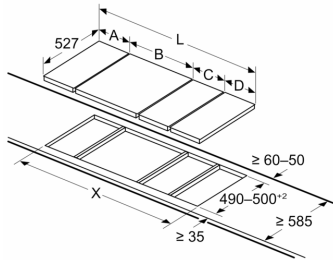

When installing two Domino units right next to a hob, two assembly kits (HEZ394301) are required

Measurements in mm

When installing two Domino units right next to a hob, two assembly kits (HEZ394301) are required

Measurements in mm

If two or more elements are installed right next to one another, one or several installation kits are required (2 elements 1 installation kit, 3 elements 2 installation kits, etc.)

Measurements in mm
Picture for the table Domino combination possibilities with corresponding devices and cutout dimensions

measurements in mm
 Domino combination options with corresponding appliance and cut-out dimensions

Width category:
 Appliance width:

	A	B	C	D	L	X		
2x30	306	306	-	-	-	-	612	576
1x30, 1x40	306	396	-	-	-	-	702	666
1x30, 1x60	306	606	-	-	-	-	912	876
1x30, 1x70*	306	710	-	-	-	-	1016	980
1x30, 1x80	306	816	-	-	-	-	1122	1086
1x30, 1x90	306	916	-	-	-	-	1222	1186
2x40	396	396	-	-	-	-	792	756
1x40, 1x60	396	606	-	-	-	-	1002	966
1x40, 1x70*	396	710	-	-	-	-	1106	1070
1x40, 1x80	396	816	-	-	-	-	1212	1176
1x40, 1x90	396	916	-	-	-	-	1312	1276
3x30	306	306	306	-	-	-	918	882
2x30, 1x40	306	306	396	-	-	-	1008	972
2x30, 1x60	306	306	606	-	-	-	1218	1182
2x30, 1x70*	306	306	710	-	-	-	1322	1286
2x30, 1x80	306	306	816	-	-	-	1428	1392
2x30, 1x90	306	306	916	-	-	-	1528	1492
1x30, 2x40	306	396	396	-	-	-	1098	1062
1x30, 1x40, 1x60	306	396	606	-	-	-	1308	1272
1x30, 1x40, 1x70*	306	396	710	-	-	-	1412	1376
1x30, 1x40, 1x80	306	396	816	-	-	-	1518	1482
1x30, 1x40, 1x90	306	396	916	-	-	-	1618	1582
2x40, 1x60	396	396	606	-	-	-	1398	1362
4x30	306	306	306	306	-	-	1224	1188
3x30, 1x40	306	306	306	396	-	-	1314	1278
1x30, 1x75	306	750	-	-	-	-	1056	1020
1x40, 1x75	396	750	-	-	-	-	1146	1110
2x30, 1x75	306	306	750	-	-	-	1362	1326
1x30, 1x40, 1x75	306	396	750	-	-	-	1452	1416