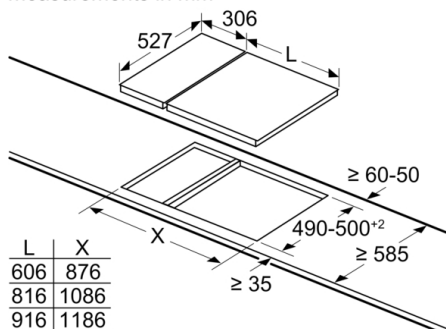

When installing a Domino unit right next to a hob, an assembly kit (HEZ394301) is required.