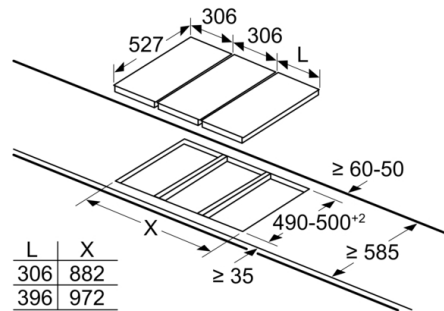

When installing two or more Domino units side-by-side, one or more assembly kits are required (2 units = 1 assembly kit, 3 units = 2 assembly kits, etc.).

measurements in mm

Domino combination options with corresponding appliance and cut-out dimensions

Width category:
Appliance width:

	A	B	C	D	L	X		
2x30	306	306	-	-			612	576
1x30, 1x40	306	396	-	-			702	666
1x30, 1x60	306	606	-	-			912	876
1x30, 1x70*	306	710	-	-			1016	980
1x30, 1x80	306	816	-	-			1122	1086
1x30, 1x90	306	916	-	-			1222	1186
2x40	396	396	-	-			792	756
1x40, 1x60	396	606	-	-			1002	966
1x40, 1x70*	396	710	-	-			1106	1070
1x40, 1x80	396	816	-	-			1212	1176
1x40, 1x90	396	916	-	-			1312	1276
3x30	306	306	306	-			918	882
2x30, 1x40	306	306	396	-			1008	972
2x30, 1x60	306	306	606	-			1218	1182
2x30, 1x70*	306	306	710	-			1322	1286
2x30, 1x80	306	306	816	-			1428	1392
2x30, 1x90	306	306	916	-			1528	1492
1x30, 2x40	306	396	396	-			1098	1062
1x30, 1x40, 1x60	306	396	606	-			1308	1272
1x30, 1x40, 1x70*	306	396	710	-			1412	1376
1x30, 1x40, 1x80	306	396	816	-			1518	1482
1x30, 1x40, 1x90	306	396	916	-			1618	1582
2x40, 1x60	396	396	606	-			1398	1362
4x30	306	306	306	306			1224	1188

measurements in mm

Assembly kit (HEZ394301) for Domino

measurements in mm