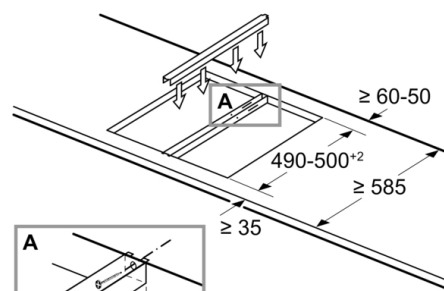

B: Dependent on the cut-out depth