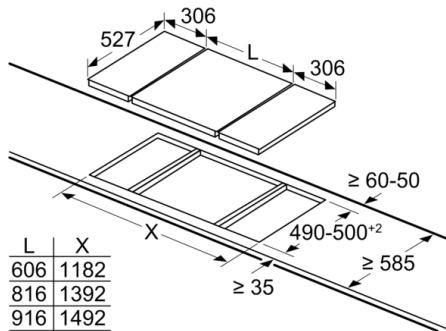

Serie | 6, Domino Gas Hob, 30 cm, Ceramic PSA3A6B20

measurements in mm

When installing two Domino units right next to a hob, two assembly kits (HEZ394301) are required.

measurements in mm