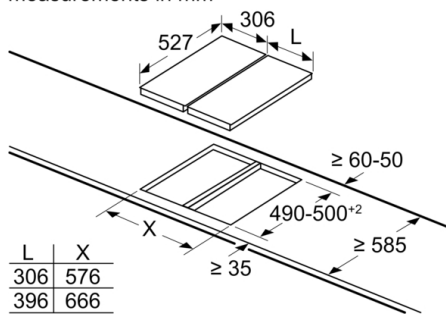

measurements in mm  
Picture for the table Domino combination possibilities with corresponding devices and cutout dimensions

If two or more elements are installed right next to one another, one or several installation kits are required (2 elements 1 installation kit, 3 elements 2 installation kits, etc.).

Cutout dimension (X) depending on the combination see table:

measurements in mm

Domino combination options with corresponding appliance and cut-out dimensions

Width category:  
Appliance width:

	A	B	C	D	L	X		
2x30	306	306	-	-			612	<b>576</b>
1x30, 1x40	306	396	-	-			702	<b>666</b>
1x30, 1x60	306	606	-	-			912	<b>876</b>
1x30, 1x70*	306	710	-	-			1016	<b>980</b>
1x30, 1x80	306	816	-	-			1122	<b>1086</b>
1x30, 1x90	306	916	-	-			1222	<b>1186</b>
2x40	396	396	-	-			792	<b>756</b>
1x40, 1x60	396	606	-	-			1002	<b>966</b>
1x40, 1x70*	396	710	-	-			1106	<b>1070</b>
1x40, 1x80	396	816	-	-			1212	<b>1176</b>
1x40, 1x90	396	916	-	-			1312	<b>1276</b>
3x30	306	306	306	-			918	<b>882</b>
2x30, 1x40	306	306	396	-			1008	<b>972</b>
2x30, 1x60	306	306	606	-			1218	<b>1182</b>
2x30, 1x70*	306	306	710	-			1322	<b>1286</b>
2x30, 1x80	306	306	816	-			1428	<b>1392</b>
2x30, 1x90	306	306	916	-			1528	<b>1492</b>
1x30, 2x40	306	396	396	-			1098	<b>1062</b>
1x30, 1x40, 1x60	306	396	606	-			1308	<b>1272</b>
1x30, 1x40, 1x70*	306	396	710	-			1412	<b>1376</b>
1x30, 1x40, 1x80	306	396	816	-			1518	<b>1482</b>
1x30, 1x40, 1x90	306	396	916	-			1618	<b>1582</b>
2x40, 1x60	396	396	606	-			1398	<b>1362</b>
4x30	306	306	306	306			1224	<b>1188</b>

measurements in mm

Assembly kit (HEZ394301) for Domino

measurements in mm

When installing a Domino unit right next to a hob, an assembly kit (HEZ394301) is required.

B: Dependent on the cut-out depth

## Serie | 6, Domino Gas Hob, 30 cm, Ceramic PSA3A6B20

measurements in mm

When installing two or more Domino units side-by-side, one or more assembly kits are required (2 units = 1 assembly kit, 3 units = 2 assembly kits, etc.).