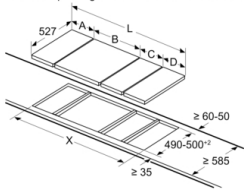

Serie | 6, Domino Gas Hob, 30 cm, Ceramic PSA3A6B20

measurements in mm

When installing two Domino units right next to a hob, two assembly kits (HEZ394301) are required.

measurements in mm

When installing two or more Domino units side-by-side, one or more assembly kits are required (2 units = 1 assembly kit, 3 units = 2 assembly kits, etc.).

measurements in mm

Domino combination options with corresponding appliance and cut-out dimensions

Width category:
Appliance width:

	A	B	C	D	L	X		
2x30	306	306	-	-			612	576
1x30, 1x40	306	396	-	-			702	666
1x30, 1x60	306	606	-	-			912	876
1x30, 1x70*	306	710	-	-			1016	980
1x30, 1x80	306	816	-	-			1122	1086
1x30, 1x90	306	916	-	-			1222	1186
2x40	396	396	-	-			792	756
1x40, 1x60	396	606	-	-			1002	966
1x40, 1x70*	396	710	-	-			1106	1070
1x40, 1x80	396	816	-	-			1212	1176
1x40, 1x90	396	916	-	-			1312	1276
3x30	306	306	306	-			918	882
2x30, 1x40	306	306	396	-			1008	972
2x30, 1x60	306	306	606	-			1218	1182
2x30, 1x70*	306	306	710	-			1322	1286
2x30, 1x80	306	306	816	-			1428	1392
2x30, 1x90	306	306	916	-			1528	1492
1x30, 2x40	306	396	396	-			1098	1062
1x30, 1x40, 1x60	306	396	606	-			1308	1272
1x30, 1x40, 1x70*	306	396	710	-			1412	1376
1x30, 1x40, 1x80	306	396	816	-			1518	1482
1x30, 1x40, 1x90	306	396	916	-			1618	1582
2x40, 1x60	396	396	606	-			1398	1362
4x30	306	306	306	306			1224	1188

measurements in mm

Assembly kit (HEZ394301) for Domino

measurements in mm

When installing a Domino unit right next to a hob, an assembly kit (HEZ394301) is required.

B: Dependent on the cut-out depth