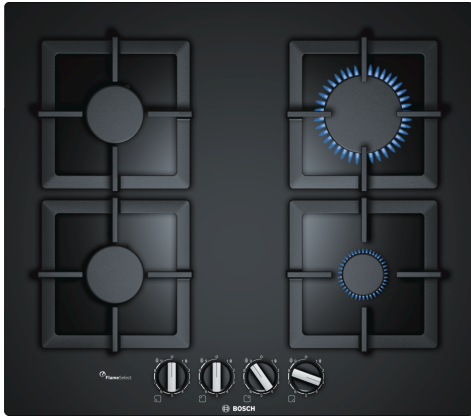

**Series 6, Gas Hob, 60 cm, Tempered glass, Black
PPP6A6B20**

HEZ298105 Simmer plate
HEZ298114 Small pot support

The tempered-glass gas hob with FlameSelect: achieve perfect cooking results thanks to nine precisely defined power levels.

- **FlameSelect:** for a precise adjustment of the flame in nine defined levels.

Product name/family: gas hob w integrated controls
 Built-in / Free-standing: Built-in
 Energy input: Gas
 Total number of positions that can be used at the same time: 4
 Type of control setting devices: sword knobs
 Min. required niche size for installation (HxWxD): 45 x 560-562 x 480-492 mm
 Width of the appliance: 590 mm
 Dimensions: 58 x 590 x 520 mm
 Dimensions of the packed product (HxWxD): 141 x 651 x 578 mm
 Net weight: 14.1 kg
 Gross weight: 15.0 kg
 Residual heat indicator: No
 Location of control panel: Front
 Basic surface material: Tempered glass
 Color of surface: Black
 Color of frame: Black
 Length electrical supply cord: 100.0 cm
 EAN code: 4242002914848
 Gas connection rating: 7500 W
 Fuse protection: 3 A
 Voltage: 220-240 V
 Frequency: 60; 50 Hz

Series 6, Gas Hob, 60 cm, Tempered glass, Black PPP6A6B20

The tempered-glass gas hob with FlameSelect: achieve perfect cooking results thanks to nine precisely defined power levels.

Design:

- tempered black hard glass base black
- frameless

Comfort and Safety:

- Step valve 9 steps
- Sword Knobs
- Ignition via control knobs
- Cast iron w rubber feet single

Power and size:

- 4 PC
- 4gas
- Left rear: Standard burner 1.75 KW
- Right rear: High speed burner 3 KW
- Left front: Standard burner 1.75 KW
- Right front: Economy burner 1 KW