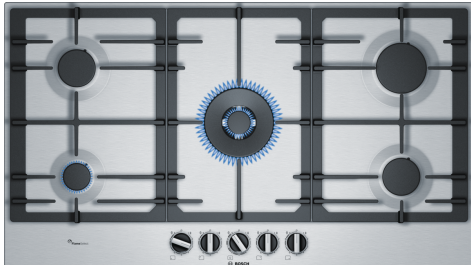

## Series 6, Gas Hob, 90 cm, Stainless steel PCR9A5B90Z

HEZ211310	Simmer cap
HEZ298105	Simmer plate
HEZ298107	Wok ring
HEZ298115	Small pot support

- **FlameSelect:** for a precise adjustment of the flame in nine defined levels.
- **Dual flame power burner with two heat options, quickly boil water or maintain a precise simmer.**
- **Continuous cast-iron pan support: for high firmness and stability of cookware.**
- **Sword knobs: for an ergonomic control.**
- **Surface colour: elegant stainless-steel design.**

Product name/family: .....gas hob w integrated controls  
 Built-in / Free-standing: ..... Built-in  
 Energy input: ..... Gas  
 Total number of positions that can be used at the same time: ..... 5  
 Type of control setting devices: ..... sword knobs  
 Min. required niche size for installation (HxWxD): .....45 x 850-852 x 490-502 mm  
 Width of the appliance: .....915 mm  
 Dimensions: ..... 53 x 915 x 520 mm  
 Dimensions of the packed product (HxWxD): ... 165 x 1116 x 659 mm  
 Net weight: ..... 15.5 kg  
 Gross weight: ..... 17.7 kg  
 Residual heat indicator: .....No  
 Location of control panel: ..... Front  
 Basic surface material: ..... Stainless steel  
 Color of surface: ..... Stainless steel  
 Length electrical supply cord: ..... 150.0 cm  
 EAN code: .....4242002914534  
 Gas connection rating: ..... 12100 W  
 Fuse protection: .....3 A  
 Voltage: ..... 220-240 V  
 Frequency: ..... 60; 50 Hz

## **Series 6, Gas Hob, 90 cm, Stainless steel PCR9A5B90Z**

---

### **Design:**

- Stainless steel