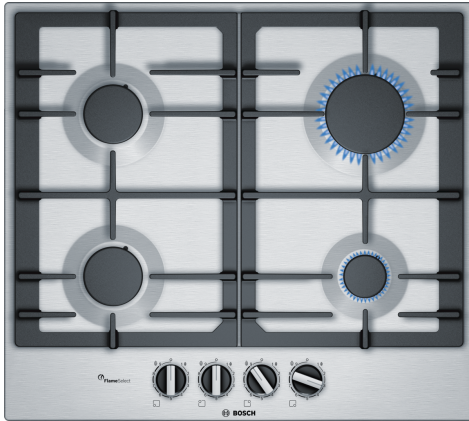

**Series 6, Gas Hob, 60 cm, Stainless steel
PCP6A5B90Z**

HEZ298105 Simmer plate
HEZ298115 Small pot support

**The stainless-steel gas hob with
FlameSelect: achieve perfect cooking
results thanks to nine precisely defined
power levels.**

- **FlameSelect:** for a precise adjustment of the flame in nine defined levels.
- **Continuous cast-iron pan support:** for high firmness and stability of cookware.
- **Sword knobs:** for an ergonomic control.
- **Surface colour:** elegant stainless-steel design.
- **FlameSelect:** for a precise adjustment of the flame in nine defined levels.

Product name/family:gas hob w integrated controls
 Built-in / Free-standing: Built-in
 Energy input:Gas
 Total number of positions that can be used at the same time: 4
 Type of control setting devices: sword knobs
 Min. required niche size for installation (HxWxD):45 x 560-562 x 480-492 mm
 Width of the appliance: 582 mm
 Dimensions: 53 x 582 x 520 mm
 Dimensions of the packed product (HxWxD): 141 x 651 x 578 mm
 Net weight: 10.7 kg
 Gross weight: 11.5 kg
 Residual heat indicator:No
 Location of control panel: Front
 Basic surface material: Stainless steel
 Color of surface: Stainless steel
 Length electrical supply cord: 100.0 cm
 EAN code:4242002914350
 Gas connection rating: 7500 W
 Fuse protection:3 A
 Voltage: 220-240 V
 Frequency: 60; 50 Hz

Series 6, Gas Hob, 60 cm, Stainless steel PCP6A5B90Z

The stainless-steel gas hob with FlameSelect: achieve perfect cooking results thanks to nine precisely defined power levels.

Design:

- Stainless steel