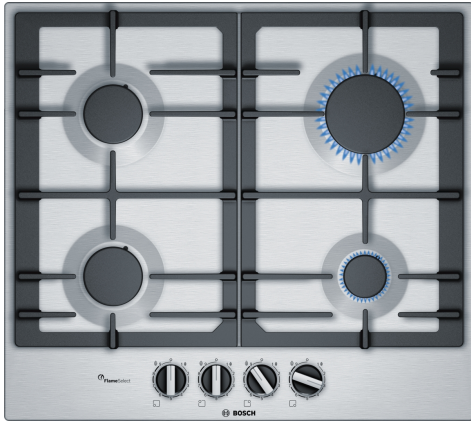

**Series 6, Gas Hob, 60 cm, Stainless steel
PCP6A5B90Z**

HEZ298105 Simmer plate
HEZ298115 Small pot support

**The stainless-steel gas hob with
FlameSelect: achieve perfect cooking
results thanks to nine precisely defined
power levels.**

- **FlameSelect:** for a precise adjustment of the flame in nine defined levels.
- **Tilt & Stay legs for easy cleaning of cooktop - 1st in India**

Product name/family: gas hob w integrated controls
 Built-in / Free-standing: Built-in
 Energy input: Gas
 Total number of positions that can be used at the same time: 4
 Type of control setting devices: sword knobs
 Required niche size for installation (HxWxD): 45 x 560-562 x 480-492 mm
 Width of the appliance: 582 mm
 Dimensions: 53x582x520 mm
 Dimensions of the packed product (HxWxD): 141 x 651 x 578 mm
 Net weight: 10.6 kg
 Gross weight: 11.5 kg
 Residual heat indicator: No
 Location of control panel: Front
 Basic surface material: Stainless steel
 Color of surface: Stainless steel
 Length electrical supply cord: 100.0 cm
 EAN code: 4242002914350
 Gas connection rating: 7500 W
 Fuse protection: 3 A
 Voltage: 220-240 V
 Frequency: 60; 50 Hz

Series 6, Gas Hob, 60 cm, Stainless steel PCP6A5B90Z

The stainless-steel gas hob with FlameSelect: achieve perfect cooking results thanks to nine precisely defined power levels.

Design:

- Stainless steel

Comfort and Safety:

- step valve 9 steps
- Sword Knobs
- Ignition via control knobs
- Cast iron pan supports

Power and size:

- 4 PC
- 4gas
- Left rear: Standard burner 1.75 KW
- Right rear: High speed burner 3 KW
- Left front: Standard burner 1.75 KW
- Right front: Economy burner 1 KW