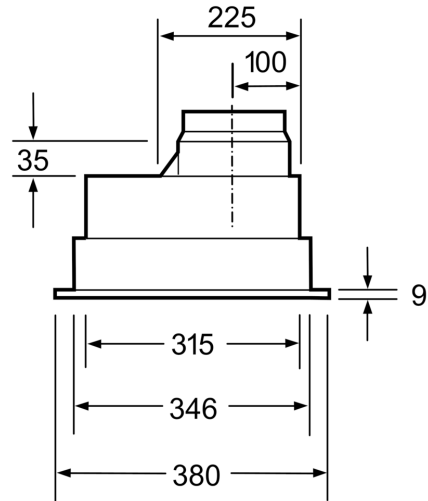

✓ LED light: For optimal visibility and atmosphere when cooking.

Typology: Built-in/Built-under
 Length electrical supply cord: 130.0 cm
 Min. required niche size for installation (HxWxD): 255mm x 500.0mm x 350mm mm
 Minimum distance above an electric hob: 650 mm
 Minimum distance above a gas hob: 650 mm
 Net weight: 7.3 kg
 Type of control: mechanical
 Number of speed settings: 3-stages + intensive setting
 Max. air extraction: 363 m³/h
 Boost position output recirculating: 395.0 m³/h
 Max. recirculation: 268 m³/h
 Boost position air extraction: 618 m³/h
 Maximum Air flow: 363 m³/h
 Number of lights: 2
 Noise level: 56 dB(A) re 1 pW
 Diameter of air outlet: 120 / 150 mm
 Grease filter material: Washable aluminium
 EAN code: 4242003838389
 Connection rating: 206 W
 Fuse protection: 10 A
 Voltage: 220-240 V
 Frequency: 50 Hz
 Plug type: Gardy plug w/ earthing
 Installation typology: Built-in

iQ300, Canopy Extractor, 53 cm,
Silver metallic
LB55565

measurements in mm

measurements in mm

measurements in mm

* from upper edge of pan support

measurements in mm