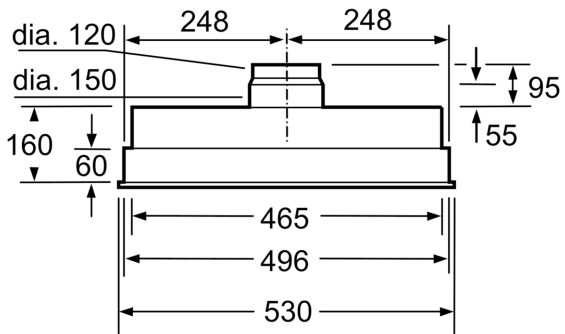

✓ LED light: For optimal visibility and atmosphere when cooking.

Typology: Built-in/Built-under
 Length electrical supply cord: 130.0 cm
 Min. required niche size for installation (HxWxD): 255mm x 500.0mm x 350mm mm
 Minimum distance above an electric hob: 650 mm
 Minimum distance above a gas hob: 650 mm
 Net weight: 7.3 kg
 Type of control: mechanical
 Number of speed settings: 3-stages + intensive setting
 Max. air extraction: 363 m³/h
 Boost position output recirculating: 395.0 m³/h
 Max. recirculation: 268 m³/h
 Boost position air extraction: 618 m³/h
 Maximum Air flow: 363 m³/h
 Number of lights: 2
 Noise level: 56 dB(A) re 1 pW
 Diameter of air outlet: 120 / 150 mm
 Grease filter material: Washable aluminium
 EAN code: 4242003838389
 Connection rating: 206 W
 Fuse protection: 10 A
 Voltage: 220-240 V
 Frequency: 50 Hz
 Plug type: Gardy plug w/ earthing
 Installation typology: Built-in

iQ300, Canopy Extractor, 53 cm,
Silver metallic
LB55565

measurements in mm

measurements in mm

measurements in mm

* from upper edge of pan support

measurements in mm