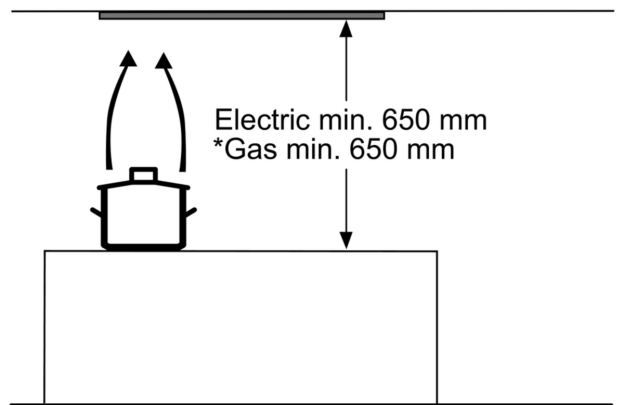

✓ LED light: For optimal visibility and atmosphere when cooking.

Typology: Built-in/Built-under
 Length electrical supply cord: 130.0 cm
 Min. required niche size for installation (HxWxD): 255mm x 500.0mm x 350mm mm
 Minimum distance above an electric hob: 650 mm
 Minimum distance above a gas hob: 650 mm
 Net weight: 7.3 kg
 Type of control: mechanical
 Number of speed settings: 3-stages + intensive setting
 Max. air extraction: 363 m³/h
 Boost position output recirculating: 395.0 m³/h
 Max. recirculation: 268 m³/h
 Boost position air extraction: 618 m³/h
 Maximum Air flow: 363 m³/h
 Number of lights: 2
 Noise level: 56 dB(A) re 1 pW
 Diameter of air outlet: 120 / 150 mm
 Grease filter material: Washable aluminium
 EAN code: 4242003838389
 Connection rating: 206 W
 Fuse protection: 10 A
 Voltage: 220-240 V
 Frequency: 50 Hz
 Plug type: Gardy plug w/ earthing
 Installation typology: Built-in

iQ300, Canopy Extractor, 53 cm,
Silver metallic
LB55565

measurements in mm

measurements in mm

measurements in mm

* from upper edge of pan support

measurements in mm