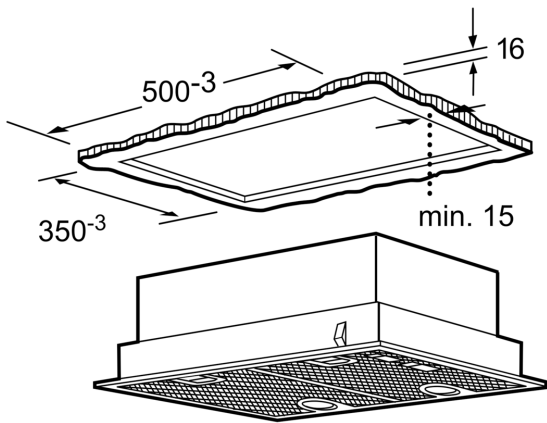

iQ300, Canopy Extractor, 53 cm, Silver metallic LB55565

| | |
|---------|-----------------------------|
| LZ73050 | Standard odor filter |
| LZ74020 | Installation kit for canopy |

The powerful canopy cooker hood is concealed above the cooktop.

✓ LED light: For optimal visibility and atmosphere when cooking.

Typology: Built-in/Built-under
 Length electrical supply cord: 130.0 cm
 Min. required niche size for installation (HxWxD): 255mm x 500.0mm x 350mm mm
 Minimum distance above an electric hob: 650 mm
 Minimum distance above a gas hob: 650 mm
 Net weight: 7.3 kg
 Type of control: mechanical
 Number of speed settings: 3-stages + intensive setting
 Max. air extraction: 363 m³/h
 Boost position output recirculating: 395.0 m³/h
 Max. recirculation: 268 m³/h
 Boost position air extraction: 618 m³/h
 Maximum Air flow: 363 m³/h
 Number of lights: 2
 Noise level: 56 dB(A) re 1 pW
 Diameter of air outlet: 120 / 150 mm
 Grease filter material: Washable aluminium
 EAN code: 4242003838389
 Connection rating: 206 W
 Fuse protection: 10 A
 Voltage: 220-240 V
 Frequency: 50 Hz
 Plug type: Gardy plug w/ earthing
 Installation typology: Built-in

iQ300, Canopy Extractor, 53 cm,
Silver metallic
LB55565

measurements in mm

measurements in mm

measurements in mm

* from upper edge of pan support

measurements in mm