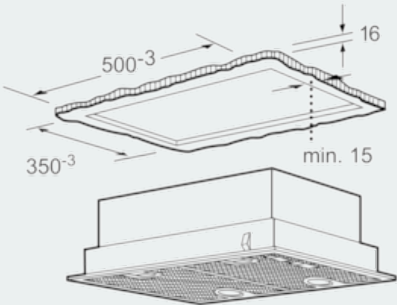

Features

Technical data

Typology : Traditional
 Approval certificates : CE, VDE
 Length electrical supply cord (cm) : 130
 Required niche size for installation (HxWxD) : 255mm x 500.0mm x 350mm
 Net weight (kg) : 8.239
 Type of control : mechanical
 Maximum output air extraction (m³/h) : 380
 Boost position output recirculating (m³/h) : 380.0
 Boost position air extraction (m³/h) : 490
 Number of lights : 2
 Noise level (dB(A) re 1 pW) : 61
 Diameter of air outlet (mm) : 120 / 150
 Grease filter material : Washable aluminium
 Odour filter : No
 Operating Mode : Convertible
 Optional accessories : LZ74020, LZ73050
 Type of lamps used : Halogen
 Total power of the lamps (W) : 40
 Grease filter type : Kasette
 Connection Rating (W) : 310
 Current (A) : 10
 Voltage (V) : 220-240
 Frequency (Hz) : 50
 Plug type : Gardy plug w/ earthing
 Installation typology : Built-in
 Material body : Lacquered
 Approval certificates : CE, VDE
 Plug type : Gardy plug w/ earthing
 Dimensions of the product, with chimney (if exists) (in) : / x x
 Dimensions of the packed product (in) : 11.41 x 23.22 x 17.32
 Net weight (lbs) : 18
 Gross weight (lbs) : 20
 Motor location : Integrated motor in hood body
 No-return airflow flap : No
 Length electrical supply cord (cm) : 130
 Dimensions of the product, with chimney (if exists) (mm) : 255 x 530.0 x 380.0
 Dimensions of the packed product (HxWxD) (mm) : 290 x 590 x 440
 Net weight (kg) : 8.239
 Gross weight (kg) : 9.2

Design:

- Canopy hood
- Suitable for ducted or re-circulated extraction
- For installation in a modified cupboard, above a hob
- 2 x 20 W halogen lights

** In accordance with the EU-Regulation No 65/2014*

iQ300, Canopy Extractor, 53 cm
LB54564

Dimensioned drawings

measurements in mm

measurements in mm

measurements in mm