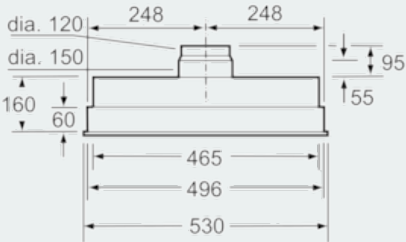

Features

Technical data

Typology : Traditional
 Approval certificates : CE, VDE
 Length electrical supply cord (cm) : 130
 Required niche size for installation (HxWxD) : 255mm x 500.0mm x 350mm
 Net weight (kg) : 8.239
 Type of control : mechanical
 Maximum output air extraction (m³/h) : 380
 Boost position output recirculating (m³/h) : 380.0
 Boost position air extraction (m³/h) : 490
 Number of lights : 2
 Noise level (dB(A) re 1 pW) : 61
 Diameter of air outlet (mm) : 120 / 150
 Grease filter material : Washable aluminium
 Odour filter : No
 Operating Mode : Convertible
 Optional accessories : LZ74020, LZ73050
 Type of lamps used : Halogen
 Total power of the lamps (W) : 40
 Grease filter type : Kasette
 Connection Rating (W) : 310
 Current (A) : 10
 Voltage (V) : 220-240
 Frequency (Hz) : 50
 Plug type : Gardy plug w/ earthing
 Installation typology : Built-in
 Material body : Lacquered
 Approval certificates : CE, VDE
 Plug type : Gardy plug w/ earthing
 Dimensions of the product, with chimney (if exists) (in) : / x x
 Dimensions of the packed product (in) : 11.41 x 23.22 x 17.32
 Net weight (lbs) : 18
 Gross weight (lbs) : 20
 Motor location : Integrated motor in hood body
 No-return airflow flap : No
 Length electrical supply cord (cm) : 130
 Dimensions of the product, with chimney (if exists) (mm) : 255 x 530.0 x 380.0
 Dimensions of the packed product (HxWxD) (mm) : 290 x 590 x 440
 Net weight (kg) : 8.239
 Gross weight (kg) : 9.2

iQ300, Canopy Extractor, 53 cm
LB54564

Dimensioned drawings

measurements in mm

measurements in mm

measurements in mm