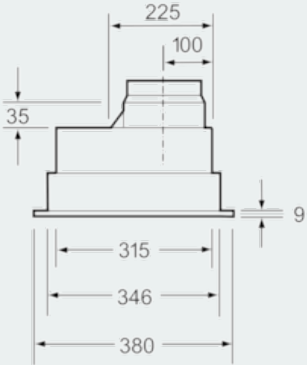

Features

Technical data

Typology : Traditional
 Approval certificates : CE, VDE
 Length electrical supply cord (cm) : 130
 Required niche size for installation (HxWxD) : 255mm x 500.0mm x 350mm
 Net weight (kg) : 8.239
 Type of control : mechanical
 Maximum output air extraction (m³/h) : 380
 Boost position output recirculating (m³/h) : 380.0
 Boost position air extraction (m³/h) : 490
 Number of lights : 2
 Noise level (dB(A) re 1 pW) : 61
 Diameter of air outlet (mm) : 120 / 150
 Grease filter material : Washable aluminium
 Odour filter : No
 Operating Mode : Convertible
 Optional accessories : LZ74020, LZ73050
 Type of lamps used : Halogen
 Total power of the lamps (W) : 40
 Grease filter type : Kasette
 Connection Rating (W) : 310
 Current (A) : 10
 Voltage (V) : 220-240
 Frequency (Hz) : 50
 Plug type : Gardy plug w/ earthing
 Installation typology : Built-in
 Material body : Lacquered
 Approval certificates : CE, VDE
 Plug type : Gardy plug w/ earthing
 Dimensions of the product, with chimney (if exists) (in) : / x x
 Dimensions of the packed product (in) : 11.41 x 23.22 x 17.32
 Net weight (lbs) : 18
 Gross weight (lbs) : 20
 Motor location : Integrated motor in hood body
 No-return airflow flap : No
 Length electrical supply cord (cm) : 130
 Dimensions of the product, with chimney (if exists) (mm) : 255 x 530.0 x 380.0
 Dimensions of the packed product (HxWxD) (mm) : 290 x 590 x 440
 Net weight (kg) : 8.239
 Gross weight (kg) : 9.2

Design:

- Canopy hood
- Suitable for ducted or re-circulated extraction
- For installation in a modified cupboard, above a hob
- 2 x 20 W halogen lights

** In accordance with the EU-Regulation No 65/2014*

iQ300, Canopy Extractor, 53 cm
LB54564

Dimensioned drawings

measurements in mm

measurements in mm

measurements in mm