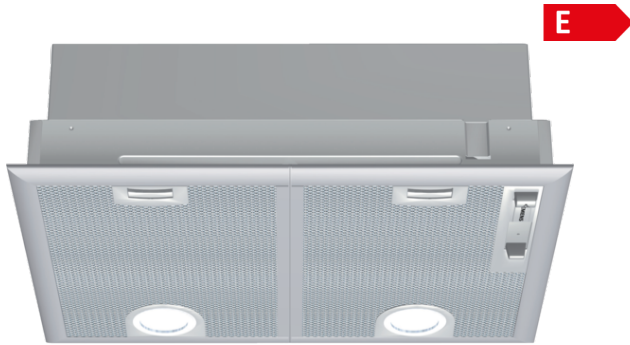

**iQ300, Canopy Extractor, 53 cm
LB54564**

The powerful canopy cooker hood is concealed above the cooktop.

- ✓ The 490 m³/h extraction rate supplies clean air when cooking.
- ✓ The intensive setting temporarily increases the extraction rate when kitchen vapour is especially intense.
- ✓ Extremely quiet at a mere 47 dB.

Features

Technical data

Typology : Traditional
 Approval certificates : CE, VDE
 Length electrical supply cord (cm) : 130
 Required niche size for installation (HxWxD) : 255mm x 500.0mm x 350mm
 Net weight (kg) : 8.239
 Type of control : mechanical
 Maximum output air extraction (m³/h) : 380
 Boost position output recirculating (m³/h) : 380.0
 Boost position air extraction (m³/h) : 490
 Number of lights : 2
 Noise level (dB(A) re 1 pW) : 61
 Diameter of air outlet (mm) : 120 / 150
 Grease filter material : Washable aluminium
 Odour filter : No
 Operating Mode : Convertible
 Optional accessories : LZ74020, LZ73050
 Type of lamps used : Halogen
 Total power of the lamps (W) : 40
 Grease filter type : Kasette
 Connection Rating (W) : 310
 Current (A) : 10
 Voltage (V) : 220-240
 Frequency (Hz) : 50
 Plug type : Gardy plug w/ earthing
 Installation typology : Built-in
 Material body : Lacquered
 Approval certificates : CE, VDE
 Plug type : Gardy plug w/ earthing
 Dimensions of the product, with chimney (if exists) (in) : / x x
 Dimensions of the packed product (in) : 11.41 x 23.22 x 17.32
 Net weight (lbs) : 18
 Gross weight (lbs) : 20
 Motor location : Integrated motor in hood body
 No-return airflow flap : No
 Length electrical supply cord (cm) : 130
 Dimensions of the product, with chimney (if exists) (mm) : 255 x 530.0 x 380.0
 Dimensions of the packed product (HxWxD) (mm) : 290 x 590 x 440
 Net weight (kg) : 8.239
 Gross weight (kg) : 9.2

Design:

- Canopy hood
- Suitable for ducted or re-circulated extraction
- For installation in a modified cupboard, above a hob
- 2 x 20 W halogen lights

** In accordance with the EU-Regulation No 65/2014*