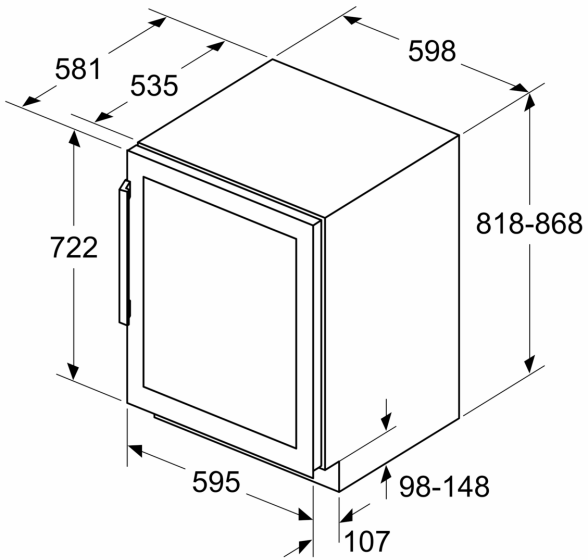

**Series 6, Wine cooler with glass door, 82 x 60 cm  
KUW21AHG0**

**A**

**Your personal wine cellar: wine cabinet  
81.8 cm high, 59.8 cm width with 2 precise  
temperature zone(s) with adjustable  
temperature between 5-20 °C**

**WINE SECTION**

- Number of Temperature Zones: 2
- Temperature range: 5-20 °C
- No. wooden grills in fridge: 3 PC

**TECHNICAL INFORMATION**

- Complete ventilation trough plinth
- Door aperture angle 115°
- Lockable appliance: No
- Variable plinth adaption to go from 10,2 to 18,1 cm
- Door right hinged, reversible

**APPLIANCE DIMENSION**

- Niche Dimension H X W x D: 82 cm x 60 cm x 56 cm
- Dimensions: H 81.8 cm x L 59.8 cm x D 58.1 cm

**Country Specific Options**

- Based on the results of the standard 25-hour test. Actual consumption depends on usage/position of the appliance.
- This appliance is intended to be used exclusively for the storage of wine

**Series 6, Wine cooler with glass door, 82 x 60 cm**  
**KUW21AHG0**

Measurements in mm

measurements in mm

measurements in mm