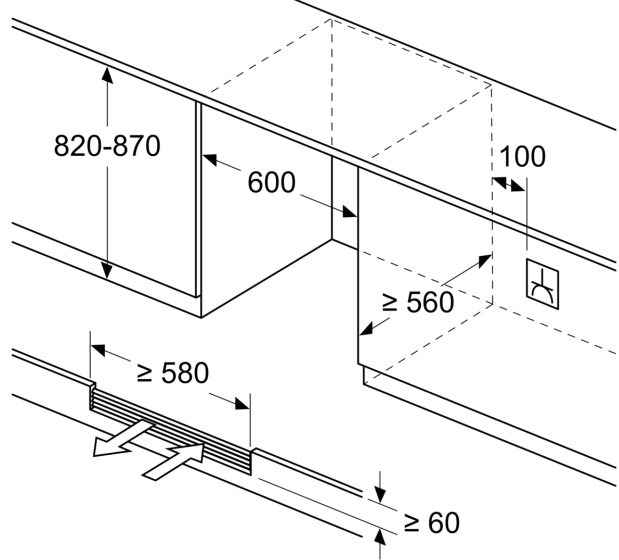

**WINE SECTION**

- Number of Temperature Zones: 2
- Temperature range: 5-20 °C
- No. wooden grills in fridge: 3 PC

**TECHNICAL INFORMATION**

- Complete ventilation trough plinth
- Door aperture angle 115°
- Lockable appliance: No
- Variable plinth adaption to go from 10,2 to 18,1 cm
- Door right hinged, reversible

**APPLIANCE DIMENSION**

- Niche Dimension H X W x D: 82 cm x 60 cm x 56 cm
- Dimensions: H 81.8 cm x L 59.8 cm x D 58.1 cm

**Country Specific Options**

- Based on the results of the standard 25-hour test. Actual consumption depends on usage/position of the appliance.
- This appliance is intended to be used exclusively for the storage of wine

**Standard Accessories**

**General Information**

**ENVIRONMENT AND SAFETY**

- Construction type: Built-under appliance
- Total Volume : 120 l
- Net Fridge Volume : 120 l
- Net Freezer Volume : 0 l
- Annual Energy Consumption: 130 kWh/a
- Climate Class: SN-ST
- Noise Level : 38 dB

**Series 6, Wine cooler with glass door, 82 x 60 cm**  
**KUW21AHG0**

Measurements in mm

measurements in mm

measurements in mm