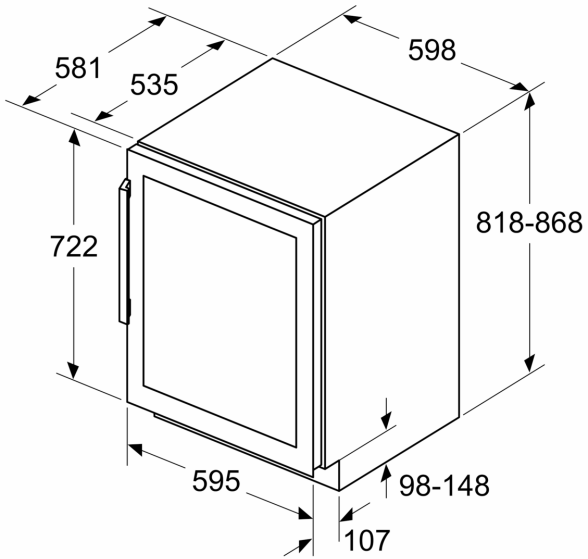

Energy Efficiency Class (Regulation (EU) 2017/1369): G
 Average annual energy consumption in kilowatt hour per year (kWh/a) (EU) 2017/1369: 130 kWh/annum
 Capacity of 75 cl bottles: 44
 Airborne acoustical noise emissions : 38 dB(A) re 1 pW
 Airborne acoustical noise emission class (EU 2017/1369): C
 Design: Built-in
 Number of compressors: 1
 Number of independent cooling systems: 2
 Interior light switch: No
 Width of the appliance: 598 mm
 Height: 82 cm
 Depth: 581 mm
 Net weight: 44.2 kg
 Min. required niche size for installation (HxWxD): .. 820 x 600 x 560 mm
 Door panel options: Not possible
 Interior ventilator: Yes
 Reversible Door Hinge: Yes
 Length electrical supply cord: 230.0 cm
 Connection rating: 60 W
 Fuse protection: 6 A
 Voltage: 220-240 V
 Frequency: 50-60 Hz
 Plug type: Gardy plug w/ earthing

- Niche Dimension H X W x D: 82 cm x 60 cm x 56 cm
- Dimensions: H 81.8 cm x L 59.8 cm x D 58.1 cm

Country Specific Options

- Based on the results of the standard 25-hour test. Actual consumption depends on usage/position of the appliance.
- This appliance is intendend to be used exclusively for the storage of wine

Standard Accessories

General Information

ENVIREMENT AND SAFETY

- Total Volume : 120 l
- Net Fridge Volume : 120 l
- Net Freezer Volume : 0 l
- Annual Energy Consumption: 130 kWh/a
- Climate Class: SN-ST
- Noise Level : 38 dB
- LED with Soft Start in fridge section
- No.wooden grills in fridge: 3 PC
- Glass door
- Glass door: 3 glass panels
- Number of Temparture Zones: 2
- Temperature range: 5-20 °C
- Illumination on/off: Yes
- Presenter Lighting: Yes
- Child lock

iQ500, Wine cooler with glass door, 82 x 60 cm
KU21WAHG0

Measurements in mm

measurements in mm

measurements in mm