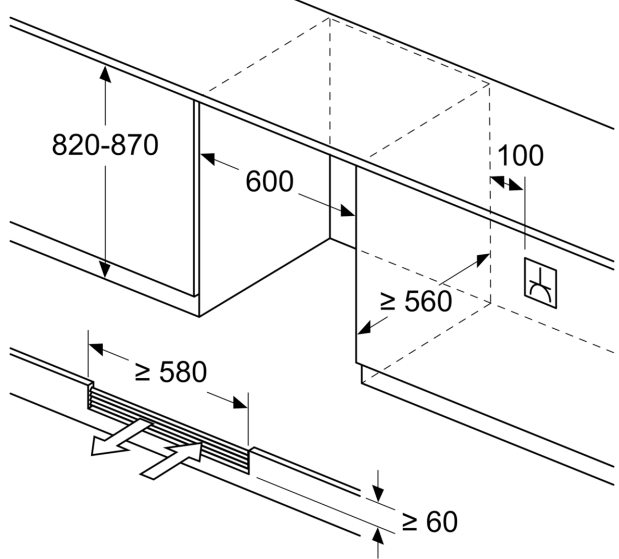

WINE SECTION

- airFreshfilter

TECHNICAL INFORMATION

- Complete ventilation trough plinth
- Door aperture angle 115°
- Variable plinth adaption to go from 10,2 to 18,1 cm
- Door right hinged, reversible

APPLIANCE DIMENSION

- Niche Dimension H X W x D: 82 cm x 60 cm x 56 cm
- Dimensions: H 81.8 cm x L 59.8 cm x D 58.1 cm

Country Specific Options

- Based on the results of the standard 25-hour test. Actual consumption depends on usage/position of the appliance.
- This appliance is intendend to be used exclusively for the storage of wine

Standard Accessories

General Information

ENVIREMENT AND SAFETY

- Total Volume : 120 l
- Net Fridge Volume : 120 l
- Net Freezer Volume : 0 l
- Annual Energy Consumption: 130 kWh/a
- Climate Class: SN-ST
- Noise Level : 38 dB
- LED with Soft Start in fridge section
- No.wooden grills in fridge: 3 PC
- Glass door
- Glass door: 3 glass panels
- Number of Temparture Zones: 2
- Temperature range: 5-20 °C
- Illumination on/off: Yes
- Presenter Lighting: Yes
- Child lock

iQ500, Wine cooler with glass door, 82 x 60 cm
KU21WAHG0

Measurements in mm

measurements in mm

measurements in mm