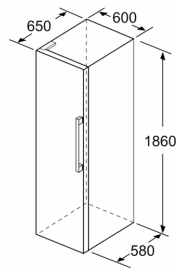

Series 4, Freestanding Fridge, 186 x 60 cm, Stainless steel (with anti-fingerprint) KSW36VI31Z

	a	b	c	d	e	f
KSW36, GSD36	187					
KSV36, KSF36, GSN36, GSV36	186					
KSV33, GSN33, GSV33	176	60	65	58	60	119.5
KSV29, GSN29, GSV29	161					
GSV24	146					
GSN51	161					
GSN54	176	70	78	70	70	142
GSN58	191					

- a Height
- b Width
- c Depth with closed door w/o handle and w/o distance part
- d Depth of cabinet w/o distance part
- e Width with open door w/o handle
- f Depth with open door w/o handle w/o distance part

measurements in cm

measurements in mm