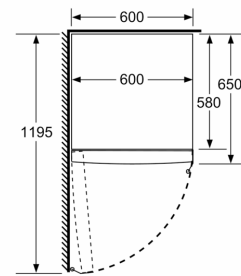

Fridge Section

- Net capacity refrigeration zone: 346 l
- Interior Fan
- Auto defrost

Freshness System

- 1 vege.cont.w.int.humi.control for fruit and vegetables with humidity slider

APPLIANCE DIMENSION

- Dimensions: H 186 cm x L 60 cm x D 65 cm

Standard Accessories

- 3 x egg tray

Country Specific Options

- Based on the results of the standard 25-hour test. Actual consumption depends on usage/position of the appliance.

Series 4, Freestanding Fridge, 186 x 60 cm, Stainless steel (with anti-fingerprint) KSW36VI31Z

- a Height
- b Width
- c Depth with closed door w/o handle and w/o distance part
- d Depth of cabinet w/o distance part
- e Width with open door w/o handle
- f Depth with open door w/o handle w/o distance part

measurements in cm

measurements in mm