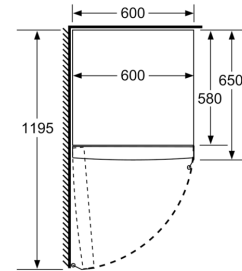

Series 2, Freestanding Fridge, 176 x 60 cm, White KSV33NW31Z

	a	b	c	d	e	f
KSW36, GSD36	187					
KSV36, KSF36, GSN36, GSV36	186					
KSV33, GSN33, GSV33	176	60	65	58	60	119.5
KSV29, GSN29, GSV29	161					
GSV24	146					
GSN51	161					
GSN54	176	70	78	70	70	142
GSN58	191					

- a Height
- b Width
- c Depth with closed door w/o handle and w/o distance part
- d Depth of cabinet w/o distance part
- e Width with open door w/o handle
- f Depth with open door w/o handle w/o distance part

measurements in cm

measurements in mm