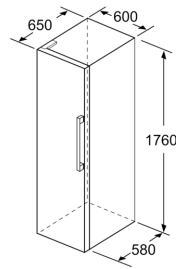

Series 2, Freestanding Fridge, 176 x 60 cm, White KSV33NW31Z

	a	b	c	d	e	f
KSW36, GSD36	187					
KSV36, KSF36, GSN36, GSV36	186					
KSV33, GSN33, GSV33	176	60	65	58	60	119.5
KSV29, GSN29, GSV29	161					
GSV24	146					
GSN51	161					
GSN54	176	70	78	70	70	142
GSN58	191					

- a Height
- b Width
- c Depth with closed door w/o handle and w/o distance part
- d Depth of cabinet w/o distance part
- e Width with open door w/o handle
- f Depth with open door w/o handle w/o distance part

measurements in cm

measurements in mm