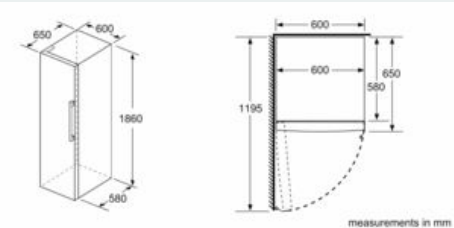

iQ300, Freestanding Fridge, 186 x 60 cm
KS36VVI30Z

Dimensioned drawings

	a	b	c	d	e	f
KSW36, GSD36	187					
KSV36, KSF36, GSN36, GSV36	186					
KSV33, GSN33, GSV33	176	60	65	58	60	119.5
KSV29, GSN29, GSV29	161					
GSV24	146					
GSN51	161					
GSN54	176	70	78	70	70	142
GSN58	191					

a) Height
b) Width
c) Depth with closed door w/o handle and w/o distance part
d) Depth of cabinet w/o distance part
e) Width with open door w/o handle
f) Depth with open door w/o handle w/o distance part

measurements in cm