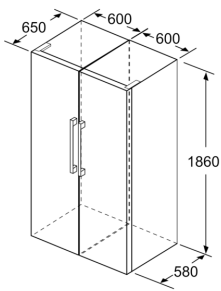

measurements in mm