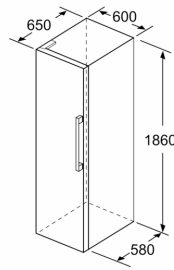

**iQ500, Freestanding Fridge, 186 x 60 cm, Black stainless steel
KS36VAXEP**

	a	b	c	d	e	f
KSW36, GSD36	187					
KSV36, KSF36, GSN36, GSV36	186					
KSV33, GSN33, GSV33	176	60	65	58	60	119.5
KSV29, GSN29, GSV29	161					
GSV24	146					
GSN51	161					
GSN54	176	70	78	70	70	142
GSN58	191					

- a Height
- b Width
- c Depth with closed door w/o handle and w/o distance part
- d Depth of cabinet w/o distance part
- e Width with open door w/o handle
- f Depth with open door w/o handle w/o distance part

measurements in cm

measurements in mm