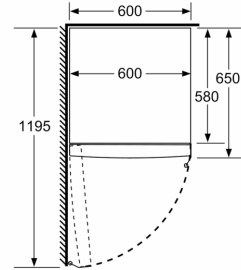

#### APPLIANCE DIMENSION

- Dimensions: H 186 cm x L 60 cm x D 65 cm

- a Height
- b Width
- c Depth with closed door w/o handle and w/o distance part
- d Depth of cabinet w/o distance part
- e Width with open door w/o handle
- f Depth with open door w/o handle w/o distance part

measurements in cm

measurements in mm

measurements in mm