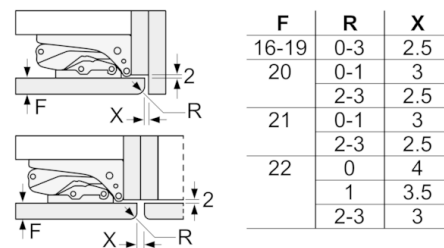

APPLIANCE DIMENSION

- Dimensions: H 177.2 cm x L 55.8 cm x D 54.5 cm
- Niche Dimension H X W x D: 177.5 cm x 56 cm x 55 cm

TECHNICAL INFORMATION

- Door right hinged, reversible
- Connected load 90 W
- Rated Voltage 220 - 240 V
- Transportation handles

The gap dimensions recommended in the table must be adhered to in order to ensure that appliance doors do not collide with anything when they are opened, and to avoid causing damage to kitchen units.