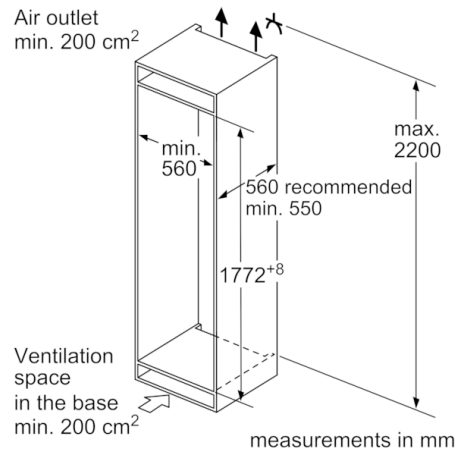

Required cutout/niche size for installation (in) : x x

Dimensions of the packed product (in) : 72.44 x 24.40 x 25.193

Net weight (lbs) : 150.000

Serie | 6, Built-in Fridge-freezer with Freezer at Bottom, 177.2 x 55.8 cm KIS87AF30

Freezer Section

- Net freezer capacity 61 litres
- Freezing capacity: 7 kg in 24 hours
- Storage time in power failure: 26 Hours
- Safety glass
- 2 transparent freezer drawers, whereof 1 extra large Big Box drawer

APPLIANCE DIMENSION

- Dimensions: H 177.2 cm x L 55.8 cm x D 54.5 cm
- Niche Dimension H X W x D: 177.5 cm x 56 cm x 55 cm

TECHNICAL INFORMATION

- Door right hinged, reversible
- Connected load 90 W
- Rated Voltage 220 - 240 V
- Transportation handles

Serie | 6, Built-in Fridge-freezer with Freezer at Bottom, 177.2 x 55.8 cm
KIS87AF30

The specified unit door dimensions are valid for a door gap of 4 mm.

measurements in mm
 Recommended gap dimensions for flat hinges