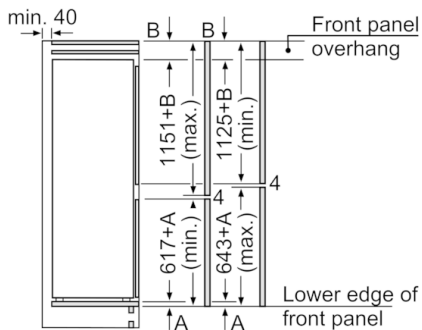

Serie | 6, Built-in Fridge-freezer with Freezer at Bottom, 177.2 x 55.8 cm
KIS87AF30

The specified unit door dimensions are valid for a door gap of 4 mm.

measurements in mm
Recommended gap dimensions for flat hinges