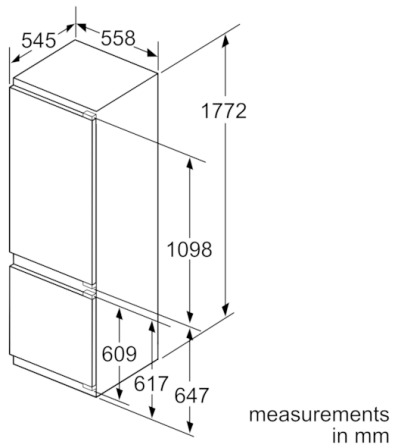

Required cutout/niche size for installation (in) : x x

Dimensions of the packed product (in) : 72.44 x 24.40 x 25.193

Net weight (lbs) : 150.000

Serie | 6, Built-in Fridge-freezer with Freezer at Bottom, 177.2 x 55.8 cm KIS87AF30

APPLIANCE DIMENSION

- Dimensions: H 177.2 cm x L 55.8 cm x D 54.5 cm
- Niche Dimension H X W x D: 177.5 cm x 56 cm x 55 cm

TECHNICAL INFORMATION

- Door right hinged, reversible
- Connected load 90 W
- Rated Voltage 220 - 240 V
- Transportation handles

Serie | 6, Built-in Fridge-freezer with Freezer at Bottom, 177.2 x 55.8 cm
KIS87AF30

The specified unit door dimensions are valid for a door gap of 4 mm.

measurements in mm
 Recommended gap dimensions for flat hinges