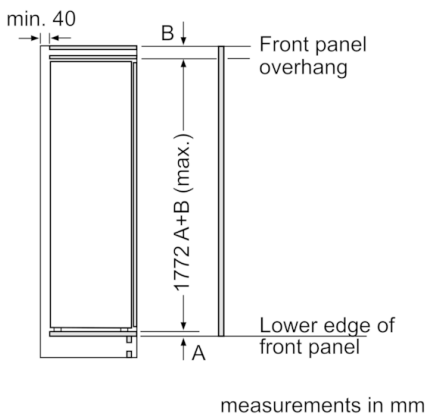

Serie | 6, Built-in Full Fridge, 177.5 x 56 cm KIR81AF30

Maximal permissible weight of the unit fronts

Fitted kitchen unit doors that exceed the permissible weight may cause damage and result in functional impairment of the hinges.

Hinges in mm:	undamped hinge, Door in kg:	damped hinge, Door in kg:
1500-1750	22	22

measurements in mm Recommended gap dimensions for flat hinges

	F	R	X
16-19	0-3	2.5	
	20	0-1	3
21	2-3	2.5	
	0-1	3	
22	2-3	2.5	
	0	4	
	1	3.5	
	2-3	3	

The gap dimensions recommended in the table must be adhered to in order to ensure that appliance doors do not collide with anything when they are opened, and to avoid causing damage to kitchen units.