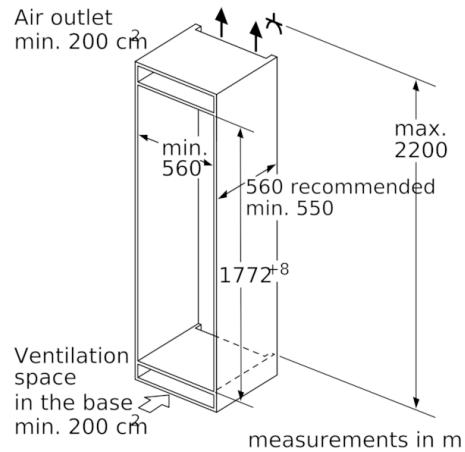

Serie | 6, Built-in Full Fridge, 177.5 x 56 cm KIR81AF30

Maximal permissible weight of the unit fronts

Fitted kitchen unit doors that exceed the permissible weight may cause damage and result in functional impairment of the hinges.

Hinges in mm:	undamped hinge, Door in kg:	damped hinge, Door in kg:
1500-1750	22	22

measurements in mm Recommended gap dimensions for flat hinges

	F	R	X
16-19	0-3	2.5	
	20	0-1	3
21	2-3	2.5	
	0-1	3	
22	2-3	2.5	
	0	4	
	1	3.5	
	2-3	3	

The gap dimensions recommended in the table must be adhered to in order to ensure that appliance doors do not collide with anything when they are opened, and to avoid causing damage to kitchen units.