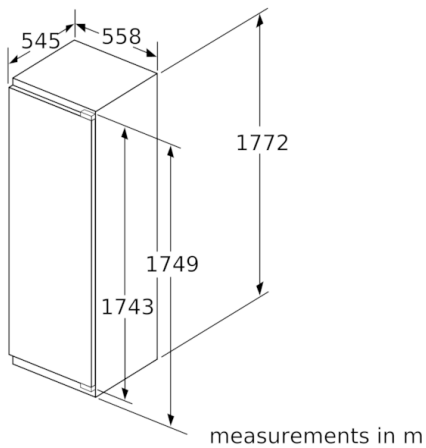

Serie | 6, Built-in Full Fridge, 177.5 x 56 cm KIR81AF30

Maximal permissible weight of the unit fronts

Fitted kitchen unit doors that exceed the permissible weight may cause damage and result in functional impairment of the hinges.

Hinges in mm:	undamped hinge, Door in kg:	damped hinge, Door in kg:
1500-1750	22	22

measurements in mm Recommended gap dimensions for flat hinges

	F	R	X
16-19	0-3	2.5	
	20	0-1	3
21	2-3	2.5	
	0-1	3	
22	2-3	2.5	
	0	4	
	1	3.5	
	2-3	3	

The gap dimensions recommended in the table must be adhered to in order to ensure that appliance doors do not collide with anything when they are opened, and to avoid causing damage to kitchen units.