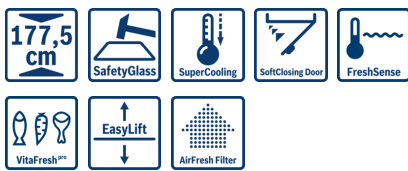

**Included accessories**

2 x egg tray

**Technical data**

Built-in / Free-standing :	Built-in
Number of compressors :	1
Number of independent cooling systems :	2
Width of the product (mm) :	556
Height (mm) :	1772
Depth of the product :	545
Net weight (kg) :	82.237
Required niche size for installation (HxWxD) :	1775.0 x 560 x 550
Door panel options :	Not possible
Door hinge :	Right reversible
Number of Adjustable Shelves in fridge compartment :	3
Shelves for Bottles :	Yes
Frost free system :	No
Interior ventilator :	Yes
Reversible Door Hinge :	Yes
Length electrical supply cord (cm) :	230
Noise level (dB(A) re 1 pW) :	39
Multi-Flow Air Tower :	No
Economy setting :	No
Cold technology :	1 compressor/2 cold circuits
Fast cooling switch :	Yes
Temperature Controlled Drawer :	No
Humidity Control Drawer :	No
Number of Door Bins - Refrigerator :	4
Door bin adjustability - Refrigerator :	No
Tilt-out door bins in fridge :	No
Gallon Storage :	Yes
Number of Gallon storage :	1
No. of shelves in fridge :	7
Motorized Shelf :	No
Material of the shelves :	Glas, plastic
Door opened indicator freezer :	Yes
Connection Rating (W) :	120
Current (A) :	10
Voltage (V) :	220-240
Frequency (Hz) :	50
Approval certificates :	CE, Morocco, Ukraine, VDE
Main colour of product :	White
Door panel options :	Not possible
Installation typology :	Full-integrated
Noise level (dB(A) re 1 pW) :	39
Energy Star Qualified :	No
Plug type :	Gardy plug w/ earthing
Required cutout/niche size for installation (in) :	x x
Dimensions of the packed product (in) :	77.95 x 24.80 x 25.98
Net weight (lbs) :	181
Gross weight (lbs) :	193