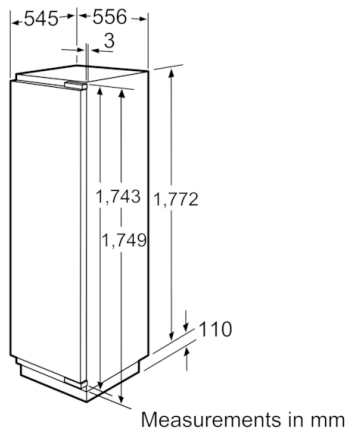

**Fridge Section**

- 7 safety glass shelves of which 3 are height adjustable, EasyLift glass shelf, 2 full extension glass shelves
- 2 full extension storage trays
- 1 Divider Box
- Dairy compartment
- 4 door bins, thereof 1 extra deep with divider and 3 with comfortable (EASYLIFT)
- Premium- Internal LED lights

**VITAFRESH -SECTION**

- Internal LED lights

**Design**

- fixed hinge, Sliding Hinge
- Door right hinged, reversible

**Serie | 8, Built-in Fridge-Freezer, 177.5 x 56 cm**  
**KIF42P60**

measurements in mm

Recommended gap dimensions for flat hinges

F	R	X
16-19	0-3	2.5
20	0-1	3
	2-3	2.5
21	0-1	3
	2-3	2.5
22	0	4
	1	3.5
	2-3	3

The gap dimensions recommended in the table must be adhered to in order to ensure that appliance doors do not collide with anything when they are opened, and to avoid causing damage to kitchen units.