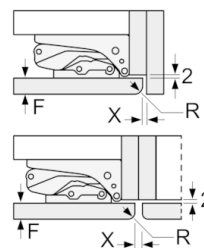

**VITAFRESH -SECTION**

- Internal LED lights

**Design**

- fixed hinge, Sliding Hinge
- Door right hinged, reversible

**Serie | 8, Built-in Fridge-Freezer, 177.5 x 56 cm**  
**KIF42P60**

measurements in mm

Recommended gap dimensions for flat hinges

F	R	X
16-19	0-3	2.5
20	0-1	3
	2-3	2.5
21	0-1	3
	2-3	2.5
22	0	4
	1	3.5
	2-3	3

The gap dimensions recommended in the table must be adhered to in order to ensure that appliance doors do not collide with anything when they are opened, and to avoid causing damage to kitchen units.