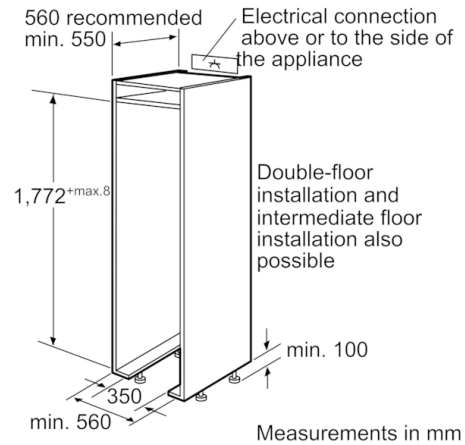

**Fridge Section**

- 7 safety glass shelves of which 3 are height adjustable, EasyLift glass shelf, 2 full extension glass shelves
- 2 full extension storage trays
- 1 Divider Box
- Dairy compartment
- 4 door bins, thereof 1 extra deep with divider and 3 with comfortable (EASYLIFT)
- Premium- Internal LED lights

**VITAFRESH -SECTION**

- Internal LED lights

**Design**

- fixed hinge, Sliding Hinge
- Door right hinged, reversible

**Serie | 8, Built-in Fridge-Freezer, 177.5 x 56 cm**  
**KIF42P60**

measurements in mm

Recommended gap dimensions for flat hinges

F	R	X
16-19	0-3	2.5
20	0-1	3
	2-3	2.5
21	0-1	3
	2-3	2.5
22	0	4
	1	3.5
	2-3	3

The gap dimensions recommended in the table must be adhered to in order to ensure that appliance doors do not collide with anything when they are opened, and to avoid causing damage to kitchen units.