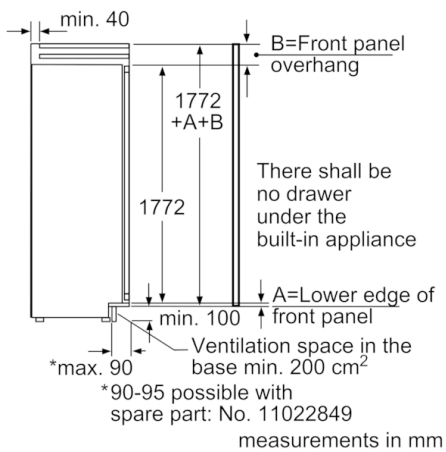

**Fridge Section**

- 7 safety glass shelves of which 3 are height adjustable, EasyLift glass shelf, 2 full extension glass shelves
- 2 full extension storage trays
- 1 Divider Box
- Dairy compartment
- 4 door bins, thereof 1 extra deep with divider and 3 with comfortable (EASYLIFT)
- Premium- Internal LED lights

**VITAFRESH -SECTION**

- Internal LED lights

**Design**

- fixed hinge, Sliding Hinge
- Door right hinged, reversible

**Serie | 8, Built-in Fridge-Freezer, 177.5 x 56 cm**  
**KIF42P60**

measurements in mm

Recommended gap dimensions for flat hinges

F	R	X
16-19	0-3	2.5
20	0-1	3
	2-3	2.5
21	0-1	3
	2-3	2.5
22	0	4
	1	3.5
	2-3	3

The gap dimensions recommended in the table must be adhered to in order to ensure that appliance doors do not collide with anything when they are opened, and to avoid causing damage to kitchen units.