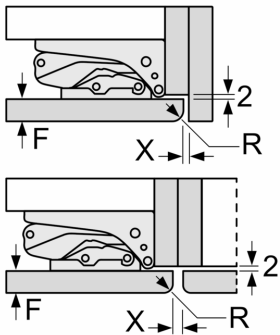

measurements in mm

Maximal permissible weight of the unit fronts

Fitted kitchen unit doors that exceed the permissible weight may cause damage and result in functional impairment of the hinges.

| T: Includes height of appliance door<br>Hinges in mm: | undamped hinge,<br>Door in kg: | damped hinge,<br>Door in kg: |
|---|--------------------------------|------------------------------|
| 1500-1750   | 22                             | 22                           |

measurements in mm  
Recommended gap dimensions for flat hinges

| F     | R   | X   |
|-------|-----|-----|
| 16-19 | 0-3 | 2.5 |
| 20    | 0-1 | 3   |
|       | 2-3 | 2.5 |
| 21    | 0-1 | 3   |
|       | 2-3 | 2.5 |
| 22    | 0   | 4   |
|       | 1   | 3.5 |
|       | 2-3 | 3   |

The gap dimensions recommended in the table must be adhered to in order to ensure that appliance doors do not collide with anything when they are opened, and to avoid causing damage to kitchen units.