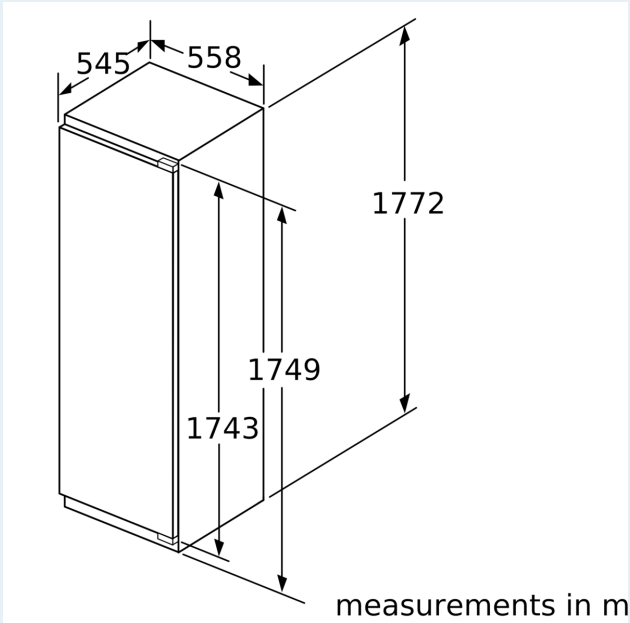

Maximal permissible weight of the unit fronts

Fitted unit fronts that exceed the permissible weight may cause damage and result in functional impairment of the hinges

Δ Weight
A: Appliance door height including hinges in mm
B: Undamped hinge, unit front in kg
C: Damped hinge, unit front in kg
D: Additional possible load in kg with heavy load kit

A	B	C	D
1500-1750	22	22	B+5 / C+5
720-1400	19	19	
A1	15	19	
A2	15	19