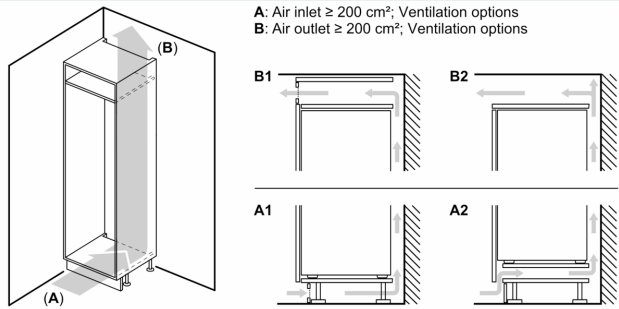

iQ500, Built-in Full Fridge, 177.5 x 56 cm, flat hinge
KI81RAF30Z