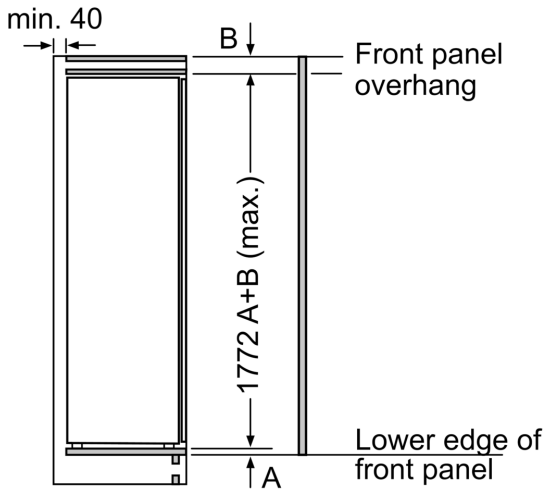

measurements in mm