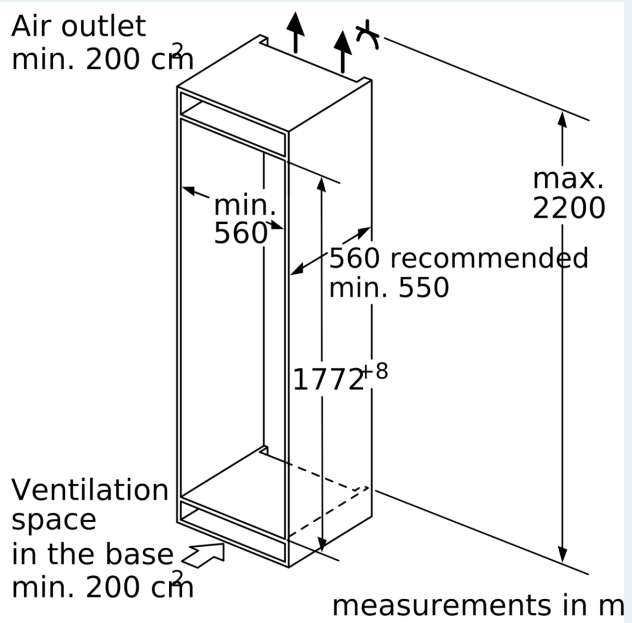

Maximal permissible weight of the unit fronts

Fitted unit fronts that exceed the permissible weight may cause damage and result in functional impairment of the hinges

Δ Weight
A: Appliance door height including hinges in mm
B: Undamped hinge, unit front in kg
C: Damped hinge, unit front in kg
D: Additional possible load in kg with heavy load kit

A	B	C	D
1500-1750	22	22	B+5 / C+5
720-1400	19	19	
A1	15	19	
A2	15	19