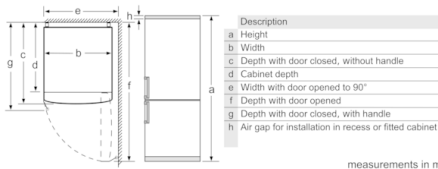

**Serie | 6, Freestanding Fridge-freezer
(Bottom freezer), glass door, 193 x 70 cm,
White
KGN56LW30N**

Appliance name	a	b	c	d	e	f	g	h
KGN56 (Inner handle)	1930	700	800	720	700	1450	800	12
KGN56 (Outer handle)	1930	700	800	720	740	1450	840	12

Description
a Height
b Width
c Depth with door closed, without handle
d Cabinet depth
e Width with door opened to 90°
f Depth with door opened
g Depth with door closed, with handle
h Air gap for installation in recess or fitted cabinet