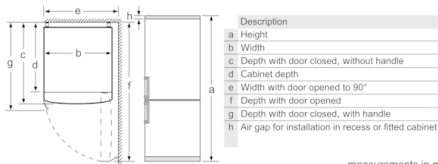

**Serie | 6, Freestanding Fridge-freezer
(Bottom freezer), glass door, 193 x 70 cm,
Black
KGN56LB30N**

Appliance name	a	b	c	d	e	f	g	h
KGN56 (Inner handle)	1930	700	800	720	700	1450	800	12
KGN56 (Outer handle)	1930	700	800	720	740	1450	840	12

Description
a Height
b Width
c Depth with door closed, without handle
d Cabinet depth
e Width with door opened to 90°
f Depth with door opened
g Depth with door closed, with handle
h Air gap for installation in recess or fitted cabinet

measurements in mm