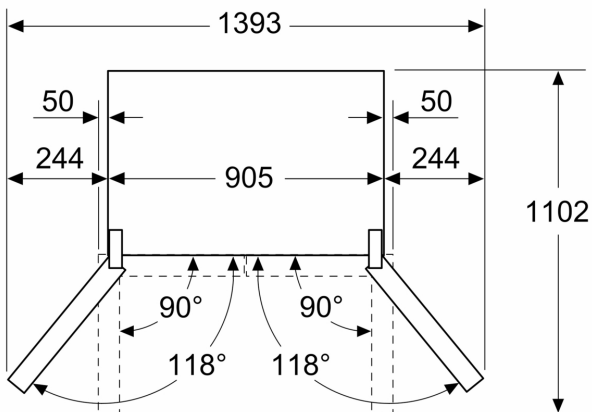

## APPLIANCE DIMENSION

- Dimensions: H 183 cm x L 90.5 cm x D 73.6 cm

**iQ700, French Door Bottom  
Freezer Multidoor, 183 x 90.5 cm,  
Black  
KF96RSBEA**

Measurements in mm

**A:** Front is adjustable from 1830 to 1847 mm, with front levelling feet fully extended

Measurements in mm

**A:** Front is adjustable from 1830 to 1847 mm, with front levelling feet fully extended

**B:** Add 25 mm for fixed spacers on back

Measurements in mm

Measurements in mm

A	a	b
≤ 600	0	0
600 < A ≤ 650	50	50
650 < A ≤ 700	65	65
> 700	244	244