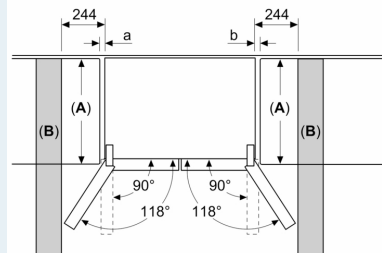

## APPLIANCE DIMENSION

- Dimensions: H 183 cm x L 90.5 cm x D 73.6 cm

**iQ700, French Door Bottom  
Freezer Multidoor, 183 x 90.5 cm,  
Black  
KF96RSBEA**

Measurements in mm

**A:** Front is adjustable from 1830 to 1847 mm, with front levelling feet fully extended

Measurements in mm

**A:** Front is adjustable from 1830 to 1847 mm, with front levelling feet fully extended

**B:** Add 25 mm for fixed spacers on back

Measurements in mm

Measurements in mm

A	a	b
≤ 600	0	0
600 < A ≤ 650	50	50
650 < A ≤ 700	65	65
> 700	244	244