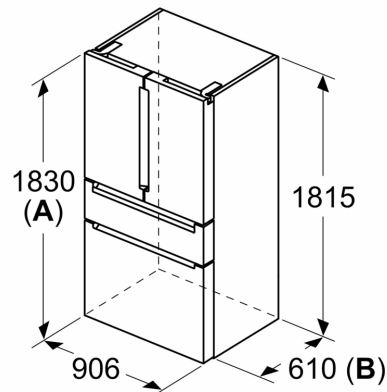

## APPLIANCE DIMENSION

- Dimensions: H 183 cm x L 90.5 cm x D 73.6 cm

**iQ700, French Door Bottom  
Freezer Multidoor, 183 x 90.5 cm,  
Black  
KF96RSBEA**

Measurements in mm

**A:** Front is adjustable from 1830 to 1847 mm, with front levelling feet fully extended

Measurements in mm