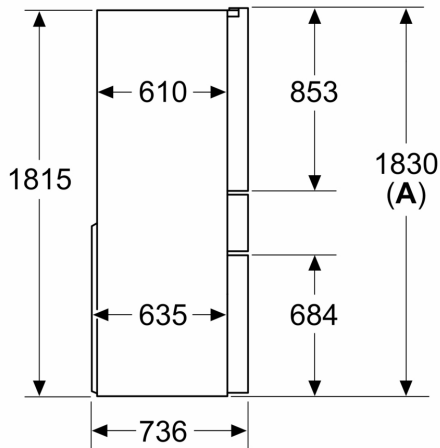

**iQ700, French Door Bottom
Freezer Multidoor, 183 x 90.5 cm,
Black
KF96RSBEA**

Measurements in mm

A: Front is adjustable from 1830 to 1847 mm, with front levelling feet fully extended