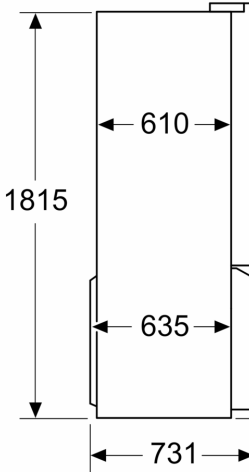

Energy Efficiency Class (Regulation (EU) 2017/1369):E
Average annual energy consumption in kilowatt hour per year (kWh/a) (EU) 2017/1369: 333 kWh/annum
Sum of volume of frozen compartments (EU 2017/1369): 200 l
Sum of volume of chill compartments: 405 l
Airborne acoustical noise emissions : 38 dB(A) re 1 pW
Airborne acoustical noise emission class (EU 2017/1369): C
Design: Free-standing
Number of compressors: 1
Number of independent cooling systems: 1
Width of the appliance: 905 mm
Height: 1830 mm
Depth: 731 mm
Net weight: 118.3 kg
Door panel options: Not possible
Door opening: left and right
Number of Adjustable Shelves in fridge compartment: 3
Shelves for Bottles: No
Frost free system: Freezer
Interior ventilator: Yes
Reversible Door Hinge: No
Length electrical supply cord: 240.0 cm
Fuse protection: 10 A
Voltage: 220-240 V
Frequency: 50-60 Hz
Storage Period in Event of Power Failure (h): 15 h

iQ300, French Door Bottom freezer, multi door, 183 x 90.5 cm, Black stainless steel KF96NAXEA

Measurements in mm

A: Front is adjustable front levelling feet f

Measurements in mm

A: Front is adjustable front levelling feet
B: Add 25 mm for fix

Measurements in mm

Measurements in mm