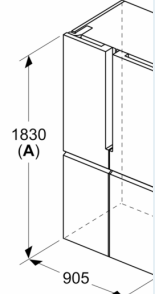

Energy Efficiency Class (Regulation (EU) 2017/1369):E
Average annual energy consumption in kilowatt hour per year (kWh/a) (EU) 2017/1369: 333 kWh/annum
Sum of volume of frozen compartments (EU 2017/1369): 200 l
Sum of volume of chill compartments: 405 l
Airborne acoustical noise emissions : 38 dB(A) re 1 pW
Airborne acoustical noise emission class (EU 2017/1369): C
Design: Free-standing
Number of compressors: 1
Number of independent cooling systems: 1
Width of the appliance: 905 mm
Height: 1830 mm
Depth: 731 mm
Net weight: 118.3 kg
Door panel options: Not possible
Door opening: left and right
Number of Adjustable Shelves in fridge compartment: 3
Shelves for Bottles: No
Frost free system: Freezer
Interior ventilator: Yes
Reversible Door Hinge: No
Length electrical supply cord: 240.0 cm
Fuse protection: 10 A
Voltage: 220-240 V
Frequency: 50-60 Hz
Storage Period in Event of Power Failure (h): 15 h

iQ300, French Door Bottom freezer, multi door, 183 x 90.5 cm, Black stainless steel KF96NAXEA

Measurements in mm

A: Front is adjustable front levelling feet f

Measurements in mm

A: Front is adjustable front levelling feet
B: Add 25 mm for fix

Measurements in mm

Measurements in mm