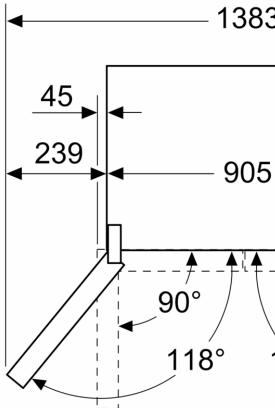

Energy Efficiency Class (Regulation (EU) 2017/1369):E
Average annual energy consumption in kilowatt hour per year (kWh/a) (EU) 2017/1369: 333 kWh/annum
Sum of volume of frozen compartments (EU 2017/1369): 200 l
Sum of volume of chill compartments: 405 l
Airborne acoustical noise emissions : 38 dB(A) re 1 pW
Airborne acoustical noise emission class (EU 2017/1369): C
Design: Free-standing
Number of compressors: 1
Number of independent cooling systems: 1
Width of the appliance: 905 mm
Height: 1830 mm
Depth: 731 mm
Net weight: 118.3 kg
Door panel options: Not possible
Door opening: left and right
Number of Adjustable Shelves in fridge compartment: 3
Shelves for Bottles: No
Frost free system: Freezer
Interior ventilator: Yes
Reversible Door Hinge: No
Length electrical supply cord: 240.0 cm
Fuse protection: 10 A
Voltage: 220-240 V
Frequency: 50-60 Hz
Storage Period in Event of Power Failure (h): 15 h

iQ300, French Door Bottom freezer, multi door, 183 x 90.5 cm, Black stainless steel KF96NAXEA

Measurements in mm

A: Front is adjustable front levelling feet f

Measurements in mm

A: Front is adjustable front levelling feet
B: Add 25 mm for fix

Measurements in mm

Measurements in mm