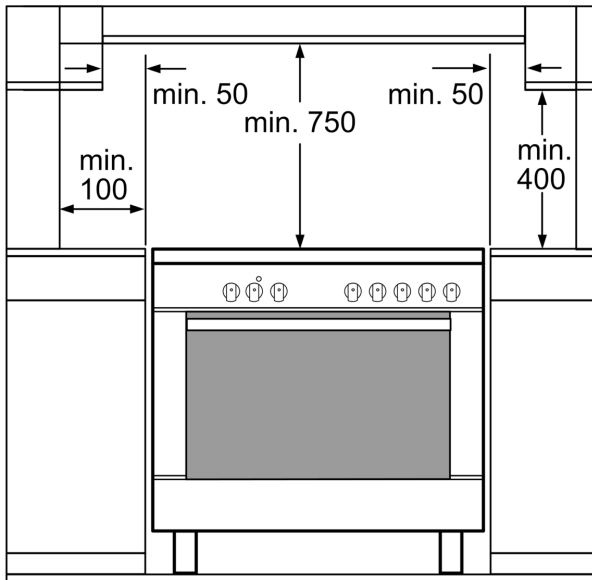

**Series 6, Dual fuel range cooker,
Stainless steel
HSB737357Z**

B

The electric Range Cooker with up to 8 heating modes and gas hob: lets you cook like a professional.

- **The stainless-steel gas cooktop:** its high quality and premium design lets you enjoy cooking longer.
- **Full Safety automatically cuts off the supply of gas to your burner and oven at the same time, if the flame is extinguished for any reason.**
- **Full Glass Door supports quick and easy cleaning by removable inner glass of the door.**
- **Full Catalytic cleans itself on side and rear surfaces thanks to catalytic panels while cooking with ease and pleasure.**
- **HotAir circulates the heat in your cooker evenly for perfect cooking**
- **results.**

Built-in / Free-standing: Free-standing
 Dimensions: 846-880 x 898 x 600 mm
 Length electrical supply cord: 120.0 cm
 Net weight: 71.7 kg
 Gross weight: 81.8 kg
 EAN code: 4242002933115
 Number of cavities (2010/30/EC): 1
 Usable volume (of cavity) - NEW (2010/30/EC): 112 l
 Energy efficiency class: B
 Energy consumption per cycle conventional (2010/30/EC): 1.16 kWh/cycle
 Energy consumption per cycle forced air convection (2010/30/EC): 1.35 kWh/cycle
 Connection rating: 3200 W
 Fuse protection: 16 A
 Voltage: 220-240 V
 Frequency: 60; 50 Hz
 Plug type: No plug (electrical connection by electrician)

**Series 6, Dual fuel range cooker,
Stainless steel
HSB737357Z**

measurements in mm

measurements in mm

measurements in mm

measurements in mm