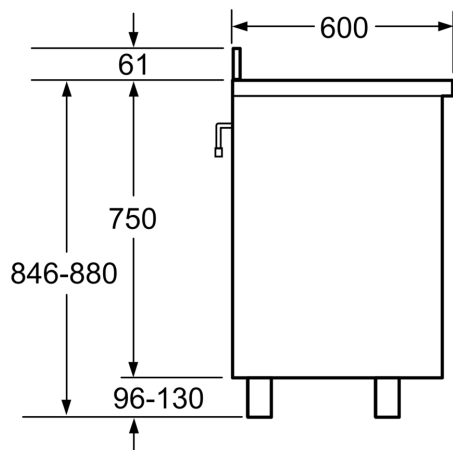

Built-in / Free-standing: Free-standing
 Dimensions: 846-880 x 898 x 600 mm
 Length electrical supply cord: 120.0 cm
 Net weight: 71.7 kg
 Gross weight: 81.8 kg
 EAN code: 4242002933115
 Number of cavities (2010/30/EC): 1
 Usable volume (of cavity) - NEW (2010/30/EC): 112 l
 Energy efficiency class: B
 Energy consumption per cycle conventional (2010/30/EC): 1.16 kWh/cycle
 Energy consumption per cycle forced air convection (2010/30/EC): 1.35 kWh/cycle
 Connection rating: 3200 W
 Fuse protection: 16 A
 Voltage: 220-240 V
 Frequency: 60; 50 Hz
 Plug type: No plug (electrical connection by electrician)

**Series 6, Dual fuel range cooker,
Stainless steel
HSB737357Z**

measurements in mm

measurements in mm

measurements in mm

measurements in mm