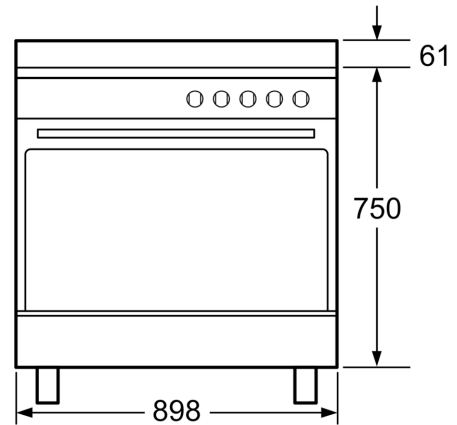

Built-in / Free-standing: Free-standing
 Dimensions: 846-880 x 898 x 600 mm
 Length electrical supply cord: 120.0 cm
 Net weight: 71.7 kg
 Gross weight: 81.8 kg
 EAN code: 4242002933115
 Number of cavities (2010/30/EC): 1
 Usable volume (of cavity) - NEW (2010/30/EC): 112 l
 Energy efficiency class: B
 Energy consumption per cycle conventional (2010/30/EC): 1.16 kWh/cycle
 Energy consumption per cycle forced air convection (2010/30/EC): 1.35 kWh/cycle
 Connection rating: 3200 W
 Fuse protection: 16 A
 Voltage: 220-240 V
 Frequency: 60; 50 Hz
 Plug type: No plug (electrical connection by electrician)

**Series 6, Dual fuel range cooker,
Stainless steel
HSB737357Z**

measurements in mm

measurements in mm

measurements in mm

measurements in mm