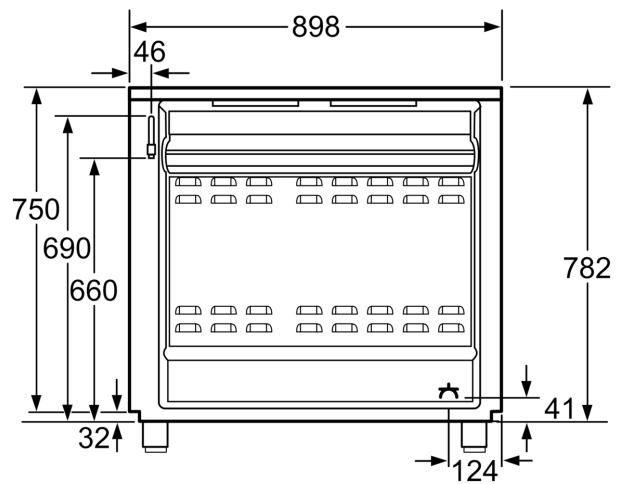

Built-in / Free-standing: Free-standing
 Dimensions: 846-880 x 898 x 600 mm
 Length electrical supply cord: 120.0 cm
 Net weight: 71.7 kg
 Gross weight: 81.8 kg
 EAN code: 4242002933115
 Number of cavities (2010/30/EC): 1
 Usable volume (of cavity) - NEW (2010/30/EC): 112 l
 Energy efficiency class: B
 Energy consumption per cycle conventional (2010/30/EC): 1.16 kWh/cycle
 Energy consumption per cycle forced air convection (2010/30/EC): 1.35 kWh/cycle
 Connection rating: 3200 W
 Fuse protection: 16 A
 Voltage: 220-240 V
 Frequency: 60; 50 Hz
 Plug type: No plug (electrical connection by electrician)

**Series 6, Dual fuel range cooker,
Stainless steel
HSB737357Z**

measurements in mm

measurements in mm

measurements in mm

measurements in mm