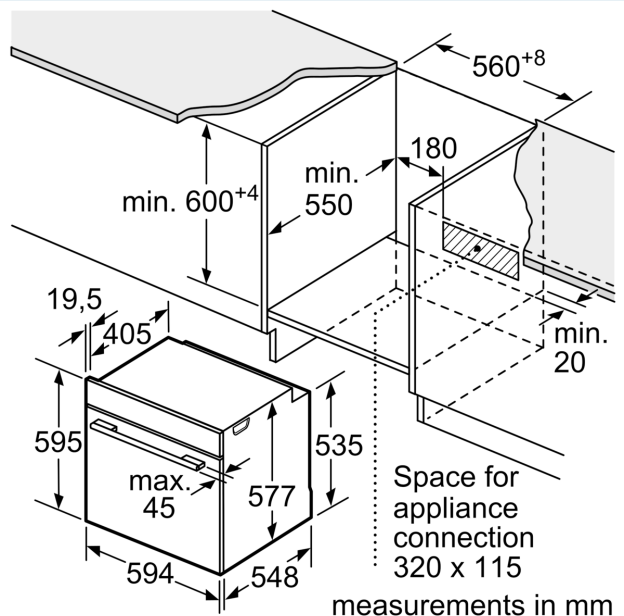

Technical Info:

- Length of mains cable: 120 cm
- Total connected load electric: 3.6 KW

Dimensions:

- Appliance dimension (hxwx): 595 mm x 594 mm x 548 mm
- Niche dimension (hxwx): 560 mm - 568 mm x 585 mm - 595 mm x 550 mm

**iQ700, Built-in Oven with Steam and Microwave Function, 60 x 60 cm, Black
HN878G4B6**

measurements in mm

If the appliance will be installed underneath a hob, the following worktop thicknesses (including substructure if necessary) must be taken into account.

Hob type	min. worktop thickness	
	fitted	flush
Induction hob	37 mm	38 mm
Full surface Induction hob	47 mm	48 mm
Gas hob	30 mm	38 mm
Electric hob	27 mm	30 mm

Note the pivoting range of the fascia.

measurements in mm

measurements in mm