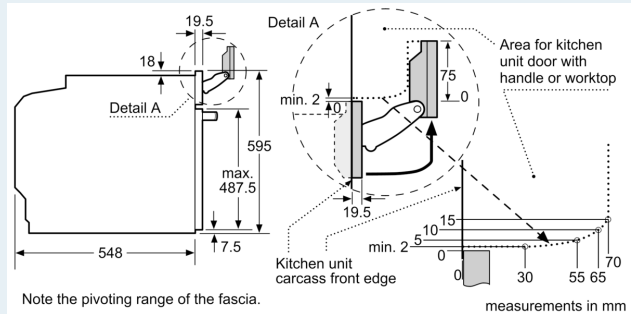

Technical Info:

- Length of mains cable: 120 cm
- Total connected load electric: 3.6 KW

Dimensions:

- Appliance dimension (hxwx): 595 mm x 594 mm x 548 mm
- Niche dimension (hxwx): 560 mm - 568 mm x 585 mm - 595 mm x 550 mm

- "Please reference the built-in dimensions provided in the installation drawing"

- Oven with microwave
- coolStart
- Temperature range 30 °C - 300 °C
- 1 level telescopic shelf, pyrolitic proof
- Rotary Control
- Drop down door, soft closing, soft opening
- 30 °C
- We recommend you to choose complementary products within IQ700, in order to assure an optimal design combination of your Built-In appliances.
- Number of shelf levels: 5 PC

**iQ700, Built-in Oven with Steam and Microwave Function, 60 x 60 cm, Black
HN878G4B6**

measurements in mm

If the appliance will be installed underneath a hob, the following worktop thicknesses (including substructure if necessary) must be taken into account.

Hob type	min. worktop thickness	
	fitted	flush
Induction hob	37 mm	38 mm
Full surface Induction hob	47 mm	48 mm
Gas hob	30 mm	38 mm
Electric hob	27 mm	30 mm

Note the pivoting range of the fascia.

measurements in mm