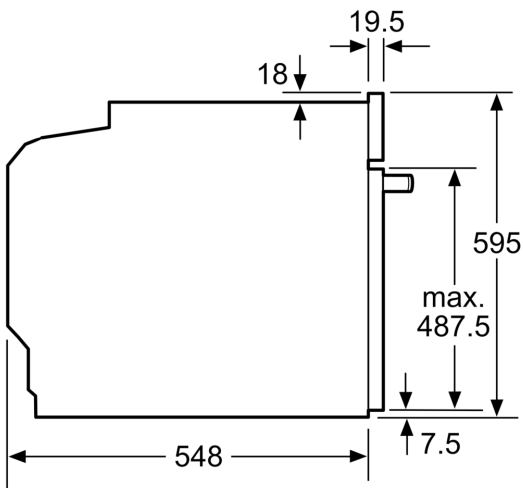

Additional Features: activeClean
 Type of control: Electronic
 Dimensions: 595 x 594 x 548 mm
 Cavity dimensions: 357.0 x 480 x 392.0 mm
 Length electrical supply cord: 120.0 cm
 Net weight: 49.5 kg
 Gross weight: 52.7 kg
 EAN code: 4242003789629
 Maximum Power: 800 W
 Connection rating: 3600 W
 Fuse protection: 16 A
 Voltage: 220-240 V
 Frequency: 60; 50 Hz
 Plug type: GARDY plug w/ earthing
 Included accessories: 1 x enamel baking tray, 1 x combination grid, 1 x universal pan

Technical Info:

- Length of mains cable: 120 cm
- Total connected load electric: 3.6 KW

Dimensions:

- Appliance dimension (hxwx): 595 mm x 594 mm x 548 mm
- Niche dimension (hxwx): 560 mm - 568 mm x 585 mm - 595 mm x 550 mm

- "Please reference the built-in dimensions provided in the installation drawing"

- Oven with microwave
- coolStart
- Temperature range 30 °C - 300 °C
- 1 level telescopic shelf, pyrolitic proof
- Rotary Control
- Drop down door, soft closing, soft opening
- 30 °C
- We recommend you to choose complementary products within IQ700, in order to assure an optimal design combination of your Built-In appliances.
- Number of shelf levels: 5 PC

**iQ700, Built-in Oven with Steam and Microwave Function, 60 x 60 cm, Black
HN878G4B6**

measurements in mm

If the appliance will be installed underneath a hob, the following worktop thicknesses (including substructure if necessary) must be taken into account.