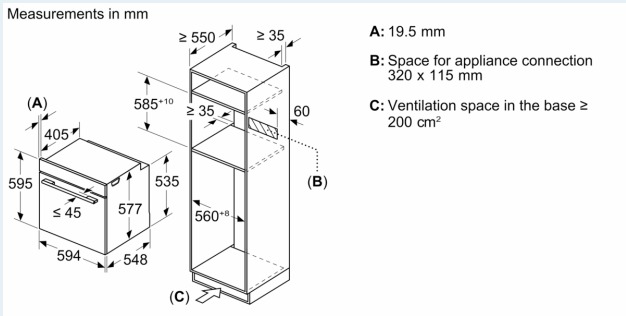

**iQ700, Built-in Microwave Oven,
60 x 60 cm, Black
HM976GMB1**

If the appliance will be installed underneath a hob, the following worktop thicknesses (including substructure if necessary) must be taken into account.

Hob type	min. worktop thickness	
	fitted	flush
Induction hob	37 mm	38 mm
Full surface Induction hob	47 mm	48 mm
Gas hob	30 mm	38 mm
Electric hob	27 mm	30 mm