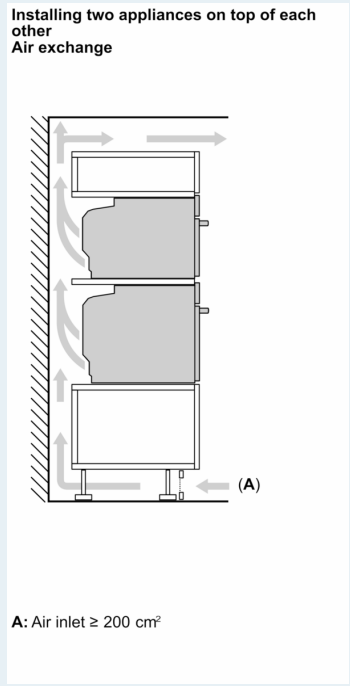

Accessory:

- 1 x enamel baking tray, 1 x combination grid, 1 x universal pan

Comfort and Safety:

- 30 °C
- Quadruple glazed door with heat reflective glass CoolTouch door
- door lock electronical
- Child safety button Automatic safety switch off residual heat indicator start button door contact switch

Technical Info:

- Length of mains cable: 120 cm
- Nominal voltage: 220 - 240 V
- Total connected load electric: 3.6 KW

Dimensions:

- Appliance dimension (hxwx): 595 mm x 594 mm x 548 mm
- Niche dimension (hxwx): 560 mm - 568 mm x 585 mm - 595 mm x 550 mm
- "Please reference the built-in dimensions provided in the installation drawing"

**iQ700, Built-in Microwave Oven,
60 x 60 cm, Black
HM976GMB1**

If the appliance will be installed underneath a hob, the following worktop thicknesses (including substructure if necessary) must be taken into account.