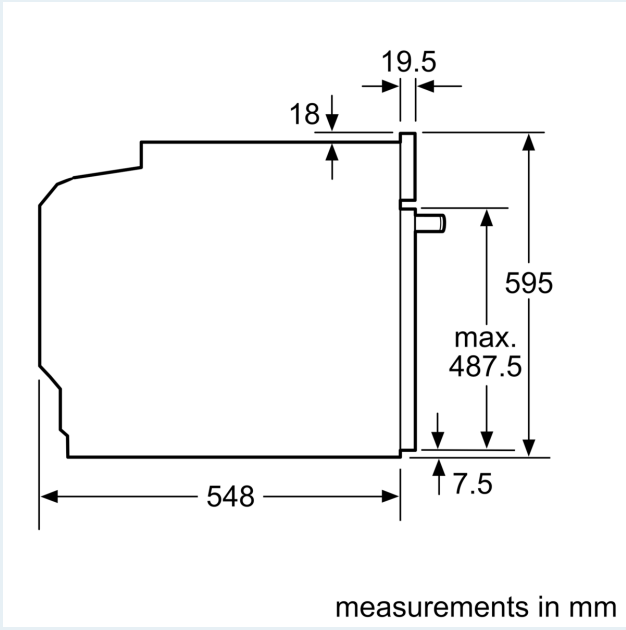

**iQ700, Built-in Microwave Oven,
60 x 60 cm, Black
HM976GMB1**

If the appliance will be installed underneath a hob, the following worktop thicknesses (including substructure if necessary) must be taken into account.

Hob type	min. worktop thickness	
	fitted	flush
Induction hob	37 mm	38 mm
Full surface Induction hob	47 mm	48 mm
Gas hob	30 mm	38 mm
Electric hob	27 mm	30 mm