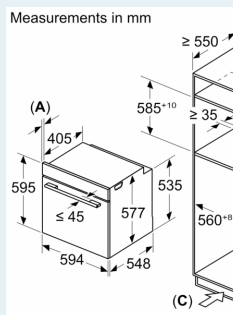

**iQ700, Built-in Microwave Oven,
60 x 60 cm, Black
HM736GAB1**