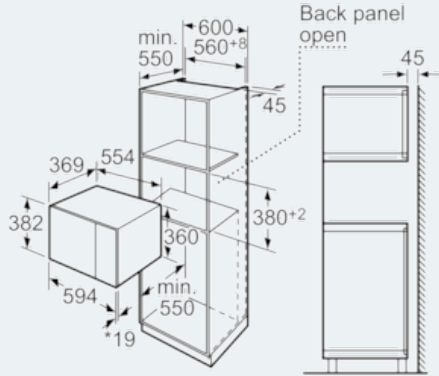

Dimensions:

- Tall housing
- Out put power 1.45 kW
- Power cord Cable with plug 130 cm

iQ500
HF24G564
Compact microwave oven

Dimensioned drawings

Microwave,
corner installation

Measurements in mm

* 20 mm for metal fascias
measurements in mm

* 20 mm for metal fascias
measurements in mm