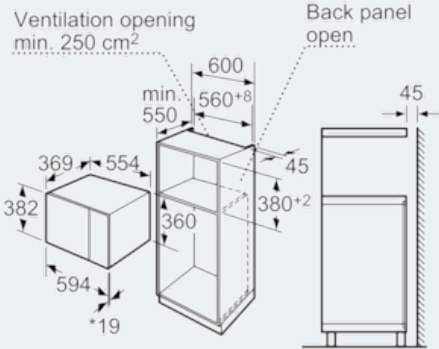

Microwave and heating mode:

- 900 W Microwave
- 5 settings: 900 W, 600W, 360W, 180W, 90W
- Grill 1200 W
- Combination of Grill and Microwave power levels 360/180/90 W
- Oven capacity: 25 L
- 31.5 cm Glass

Dimensions:

- Tall housing
- Out put power 1.45 kW
- Power cord Cable with plug 130 cm

iQ500
HF24G564
Compact microwave oven

Dimensioned drawings

Microwave,
corner installation

Measurements in mm

* 20 mm for metal fascias
measurements in mm

* 20 mm for metal fascias
measurements in mm