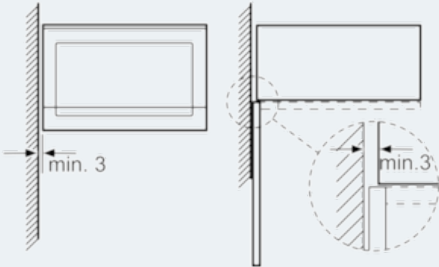

Microwave and heating mode:

- 900 W Microwave
- 5 settings: 900 W, 600W, 360W, 180W, 90W
- Grill 1200 W
- Combination of Grill and Microwave power levels 360/180/90 W
- Oven capacity: 25 L
- 31.5 cm Glass

Dimensions:

- Tall housing
- Out put power 1.45 kW
- Power cord Cable with plug 130 cm

iQ500
HF24G564
Compact microwave oven

Dimensioned drawings

Microwave,
corner installation

Measurements in mm

* 20 mm for metal fascias
measurements in mm