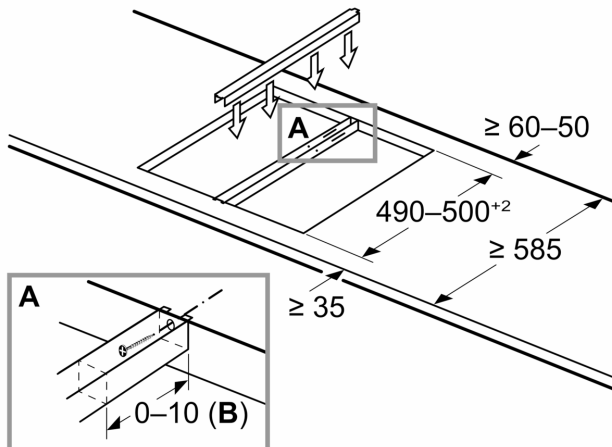

---

**Connecting strip**  
**HEZ394301**

---

Dimensions of the packed product (HxWxD): ..... 65 x 155 x 600 mm  
Pallet dimensions: ..... 107.5 x 80.0 x 120.0  
Standard number of units per pallet: ..... 150  
Net weight: ..... 0.5 kg  
Gross weight: ..... 0.7 kg  
EAN code: ..... 4242002480183

## Connecting strip HEZ394301

Measurements in mm  
Assembly kit (HEZ394301) for Domino

**B:** Dependent on the cut-out depth