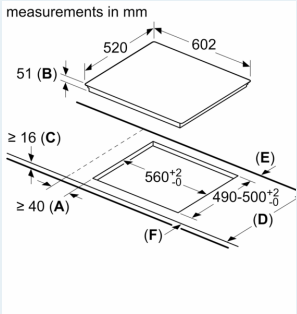

iQ700, Induction Hob, 60 cm,
Black,
EX675LEC1E

① Ventilation gap must be present.