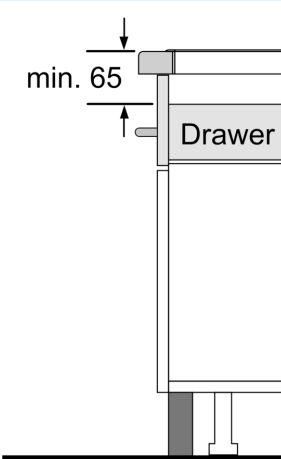

iQ700, Induction Hob, 60 cm,
Black,
EX675LEC1E

① Ventilation gap must be present.