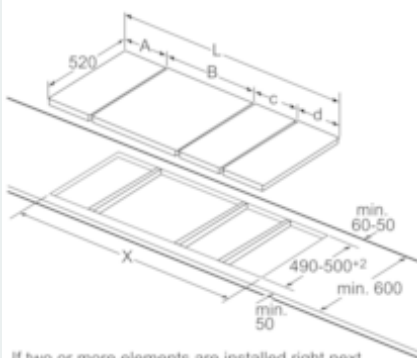

iQ500, Domino Grill, 40 cm
ET475FUB1E

Dimensioned drawings

Picture for the table Domino combination possibilities with corresponding devices and cutout dimensions

If two or more elements are installed right next to one another, one or several installation kits are required (2 elements 1 installation kit, 3 elements 2 installation kits, etc.).