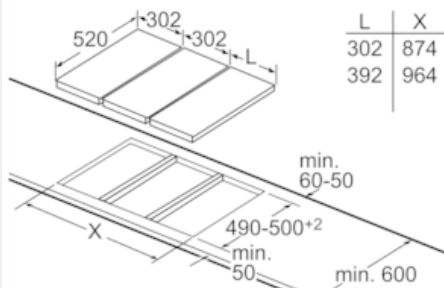

When installing two or more Domino units side-by-side, one or more assembly kits are required (2 units = 1 assembly kit, 3 units = 2 assembly kits, etc).

Measurements in mm

Assembly kit (HZ394301) for Domino