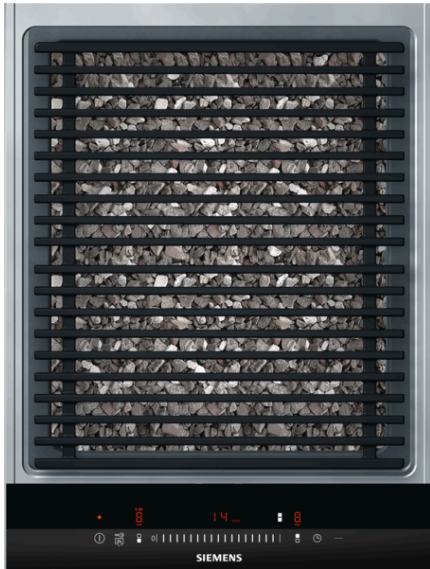

iQ500, Domino Grill, 40 cm ET475FUB1E

Grilling with pleasure in the kitchen – perfect grilling results with a minimum of smoke thanks to the Domino lava grill.

- ✓ The 40 cm wide lava grill is ideal for combining with other Domino or faceted design cooktops.
- ✓ touchSlider control allows to control the temperature by entering it directly or by moving the slider with a single finger.
- ✓ Tastefully integrated into the Domino unit when not in use, thanks to the high-quality glass ceramic cover.
- ✓ Two grill variants – grilling over lava stones or water bath.

Features

Technical data

Product name/family : Vario/Domino barbecue grill
 Built-in / Free-standing : Built-in
 Energy input : Electric
 Type of control : Electronic
 Grill grating material : Cast iron
 Required niche size for installation (HxWxD) : 236 x x
 Width of the product (mm) : 392
 Dimensions of the product (mm) : 236 x 392 x 520
 Dimensions of the packed product (HxWxD) (mm) : 275 x 470 x 610
 Net weight (kg) : 16.002
 Gross weight (kg) : 18.4
 Residual heat indicator : Separate
 Location of control panel : Hob front
 Basic surface material : Cast iron
 Color of surface : Alu, brushed, Black
 Approval certificates : Australia Standards, CE, Ukraine, VDE
 Length electrical supply cord (cm) : 100
 Electrical connection rating (W) : 3400
 Current (A) : 13
 Voltage (V) : 220-240
 Frequency (Hz) : 50; 60

Included accessories

1 x lava stones

Optional accessories

HZ394301 Connecting strip

iQ500, Domino Grill, 40 cm ET475FUB1E

Features

Design:

- Design trim (front facette with side trim)
- Removable black glass lid

Comfort and Safety:

- Twin heating elements
- Stainless steel grill to be used with water or lava stones
- Electronic power level display
- 17 power levels
- Buzzer
- Key Lock
- Drain valve
- Power on indicator
- Two stage residual heat indicators
- Safety lock
- Automatic safety switch off
- Min. worktop thickness: 30 mm