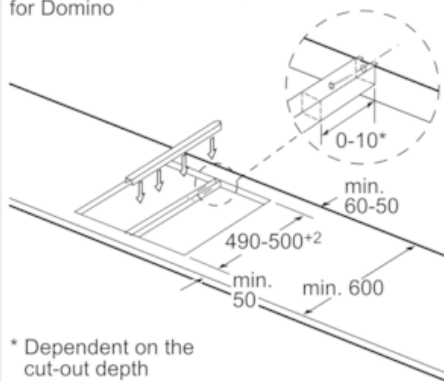

* Dependent on the cut-out depth

Measurements in mm