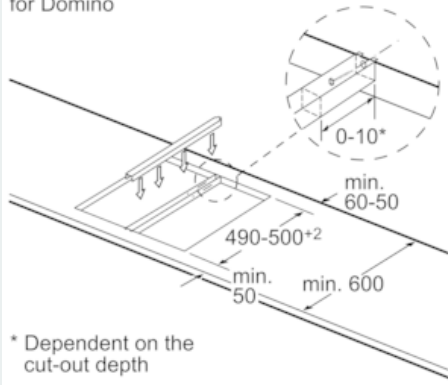

* Dependent on the cut-out depth

Measurements in mm