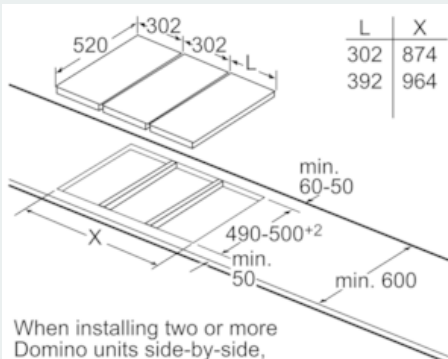

When installing two or more Domino units side-by-side, one or more assembly kits are required (2 units = 1 assembly kit, 3 units = 2 assembly kits, etc).

Measurements in mm