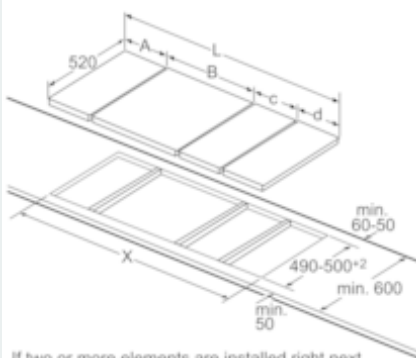

iQ500, Domino Grill, 30 cm
ET375FUB1E

Dimensioned drawings

Picture for the table Domino combination possibilities with corresponding devices and cutout dimensions

If two or more elements are installed right next to one another, one or several installation kits are required (2 elements 1 installation kit, 3 elements 2 installation kits, etc.).

Assembly kit (HZ394301) for Domino