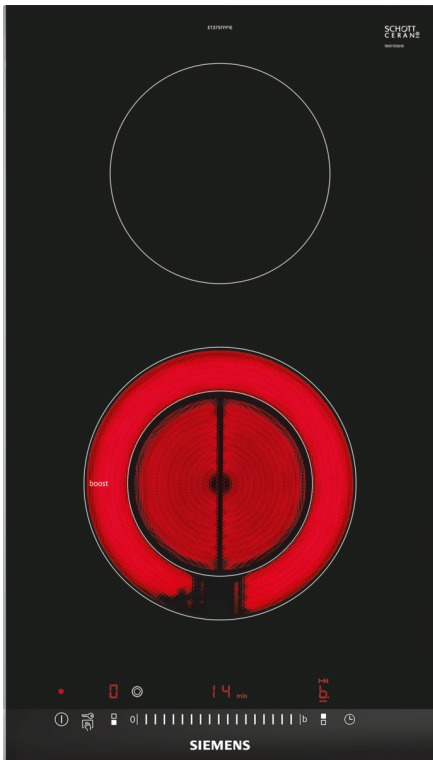

iQ300, Electric Domino Hob, 30 cm, Black, ET375FFP1E

The modern Domino glass ceramic cooktop for more cooking pleasure and less cleaning effort.

- ✓ The 30 cm wide cooktop is ideal for combining with other Domino or faceted design cooktops.
- ✓ touchSlider control allows to control the temperature by entering it directly or by moving the slider with a single finger.
- ✓ The timer with switch-off function safely shuts off the cooking zone when the selected cooking time expires.

Product name/family: Vario/Domino cooking zone cera
 Product name/family: Vario/Domino cooking zone cera
 Design: Built-in
 Design: Built-in
 Type of heating: Electric hob
 Type of heating: Electric hob
 Total number of positions that can be used at the same time: 2
 Total number of positions that can be used at the same time: 2
 Min. required niche size for installation (HxWxD): 38 x x mm
 Min. required niche size for installation (HxWxD): 38 x x mm
 Width of the appliance: 302 mm
 Width of the appliance: 302 mm
 Dimensions: 38 x 302 x 520 mm
 Dimensions: 38 x 302 x 520 mm
 Dimensions of the packed product (HxWxD): ... 120 x 375 x 590 mm
 Dimensions of the packed product (HxWxD): ... 120 x 375 x 590 mm
 Net weight: 4.8 kg
 Net weight: 4.8 kg
 Gross weight: 5.5 kg
 Gross weight: 5.5 kg
 Residual heat indicator: yes
 Residual heat indicator: yes
 Location of control panel: Front
 Location of control panel: Front
 Basic surface material: Ceramic
 Basic surface material: Ceramic
 Color of surface: Black, Alu, brushed
 Color of surface: Black, Alu, brushed
 Length electrical supply cord: 100.0 cm
 Length electrical supply cord: 100.0 cm
 EAN code: 4242003755075
 EAN code: 4242003755075
 Fuse protection: 16 A
 Fuse protection: 16 A
 Voltage: 220-240 V
 Voltage: 220-240 V
 Frequency: 60; 50 Hz
 Frequency: 60; 50 Hz