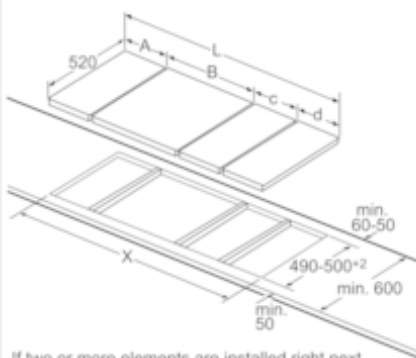

iQ500, Modular Deep Fryer
ET375FAB1E

Dimensioned drawings

Picture for the table Domino combination possibilities with corresponding devices and cutout dimensions

If two or more elements are installed right next to one another, one or several installation kits are required (2 elements 1 installation kit, 3 elements 2 installation kits, etc.).