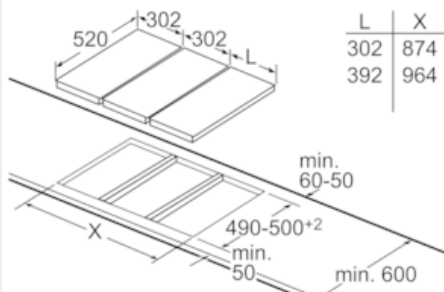

#### Technical data

Product name/family : Vario/Domino deep fryer  
 Built-in / Free-standing : Built-in  
 Energy input : Electric  
 Type of control : Electronic  
 Required niche size for installation (HxWxD) : 367 x x  
 Width of the product (mm) : 302  
 Dimensions of the product (mm) : 367 x 302 x 520  
 Dimensions of the packed product (HxWxD) (mm) : 365 x 385 x 605  
 Net weight (kg) : 8.425  
 Gross weight (kg) : 10.6  
 Power on indicator : Yes  
 Type of regulation : Stepless energy regulated  
 Basic surface material : Stainless steel  
 Color of surface : Alu, brushed, Stainless steel  
 Approval certificates : CE, VDE  
 Length electrical supply cord (cm) : 100  
 Electrical connection rating (W) : 2500  
 Current (A) : 13  
 Voltage (V) : 220-240  
 Frequency (Hz) : 50; 60

### Features

**Design:**

- Design trim (front facette with side trim)
- Can be combined with all hobs in comfort design
- Removable black glass lid

**Comfort and Safety:**

- Stainless steel frying basin (ca. 3-4 l)
- Basket with hanger to turn down
- Oil drainage outlet
- Electronic power level display
- Thermostat can be set between 100-190° C
- Count up timer per cooktop
- Buzzer
- Key Lock
- Restart function
- Safety lock
- Automatic safety switch off

iQ500, Modular Deep Fryer  
ET375FAB1E

Dimensioned drawings

Picture for the table Domino combination possibilities with corresponding devices and cutout dimensions

If two or more elements are installed right next to one another, one or several installation kits are required (2 elements 1 installation kit, 3 elements 2 installation kits, etc.).