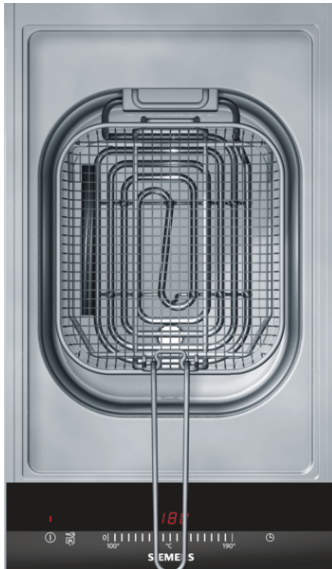

## iQ500, Modular Deep Fryer ET375FAB1E

### Optional accessories

HZ394301 Connecting strip

The modern Domino deep fryer for crispy fish, meat, vegetables and baked goods.

- ✓ The 30 cm wide deep fryer is ideal for combining with other Domino or faceted design cooktops.
- ✓ Large, high-quality stainless-steel container holds up to 4 litres of deep-frying fat.
- ✓ Heats to 100°C so that grease can be melted more easily.
- ✓ Tastefully integrated into the Domino unit when not in use, thanks to the high-quality glass ceramic cover.

#### Technical data

Product name/family : Vario/Domino deep fryer  
 Built-in / Free-standing : Built-in  
 Energy input : Electric  
 Type of control : Electronic  
 Required niche size for installation (HxWxD) : 367 x x  
 Width of the product (mm) : 302  
 Dimensions of the product (mm) : 367 x 302 x 520  
 Dimensions of the packed product (HxWxD) (mm) : 365 x 385 x 605  
 Net weight (kg) : 8.425  
 Gross weight (kg) : 10.6  
 Power on indicator : Yes  
 Type of regulation : Stepless energy regulated  
 Basic surface material : Stainless steel  
 Color of surface : Alu, brushed, Stainless steel  
 Approval certificates : CE, VDE  
 Length electrical supply cord (cm) : 100  
 Electrical connection rating (W) : 2500  
 Current (A) : 13  
 Voltage (V) : 220-240  
 Frequency (Hz) : 50; 60

### Features

**Design:**

- Design trim (front facette with side trim)
- Can be combined with all hobs in comfort design
- Removable black glass lid

**Comfort and Safety:**

- Stainless steel frying basin (ca. 3-4 l)
- Basket with hanger to turn down
- Oil drainage outlet
- Electronic power level display
- Thermostat can be set between 100-190° C
- Count up timer per cooktop
- Buzzer
- Key Lock
- Restart function
- Safety lock
- Automatic safety switch off