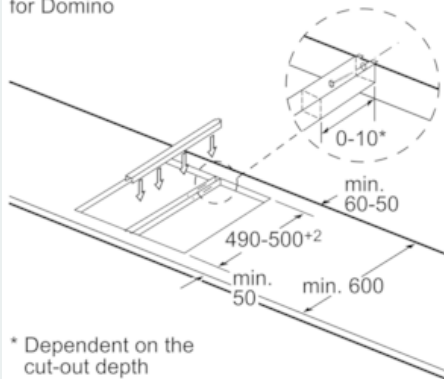

* Dependent on the cut-out depth

Measurements in mm