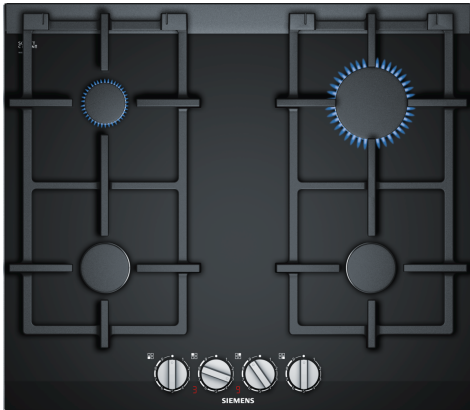

**iQ700, Gas Hob, 60 cm, Ceramic,
Black
ER6A6PD70**

HZ298105	Simmer plate
HZ298114	Small pot support

Gas cooktop with stepFlame Technology for precise flame control in nine steps.

- ✓ stepFlame Technology: precise heat control with nine different flame steps.
- ✓ Dishwasher proof pan supports are extremely easy to remove and clean in the dishwasher. Cut down the time you spend cleaning the hob.
- ✓ High-quality materials and workmanship – continuous cast-iron pan supports.
- ✓ Design burner – extremely flat in comparison to standard burner.
- ✓ Extremely heat-resistant and easy to clean – the modern glass ceramic surface.

Technical specifications

Product name/family: gas hob w
integrated controls
 Design: Built-in
 Type of heating: Gas
 Total number of positions that can be used at the same time: 4
 Type of control setting devices: sword knobs
 Min. required niche size for installation (HxWxD):45 x 560-562 x
490-502 mm
 Width of the appliance: 602 mm
 Dimensions:47 x 602 x 520 mm
 Dimensions of the packed product (HxWxD): ... 165 x 677 x 579 mm
 Net weight: 11.3 kg
 Gross weight: 12.5 kg
 Residual heat indicator:yes
 Location of control panel: Front
 Basic surface material: Ceramic
 Color of surface: Black, Alu, brushed
 Color of frame: Black
 Length electrical supply cord: 100.0 cm
 EAN code:4242003742754
 Gas connection rating: 7700 W
 Fuse protection:3 A
 Voltage:220-240 V
 Frequency:60; 50 Hz

iQ700, Gas Hob, 60 cm, Ceramic, Black ER6A6PD70

Design

- ceramic glass surface, black
- Facette front, rear, side profiles, aluminium, brushed
- cast iron pan support
- BSH flat burner: elegant burner design with less pieces