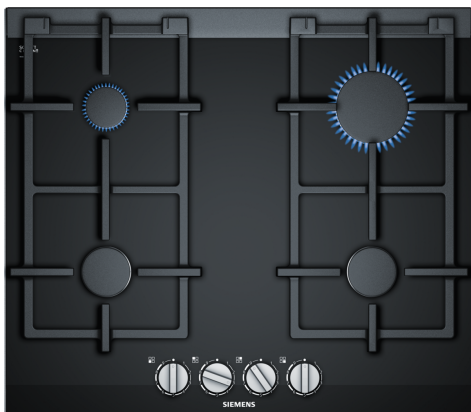

**iQ700, Gas Hob, 60 cm, Ceramic,
Black
ER6A6PB70Z**

HZ298105 Simmer plate
HZ298114 Small pot support

Gas cooktop with stepFlame Technology for precise flame control in nine steps.

- ✓ stepFlame Technology: precise heat control with nine different flame steps.
- ✓ Dishwasher proof pan supports are extremely easy to remove and clean in the dishwasher. Cut down the time you spend cleaning the hob.
- ✓ High-quality materials and workmanship – continuous cast-iron pan supports.
- ✓ Design burner – extremely flat in comparison to standard burner.
- ✓ Extremely heat-resistant and easy to clean – the modern glass ceramic surface.

Product name/family: gas hob w
integrated controls
Design: Built-in
Type of heating: Gas
Total number of positions that can be used at the same time: 4
Type of control setting devices: sword knobs
Min. required niche size for installation (HxWxD):45 x 560-562 x
490-502 mm
Width of the appliance: 602 mm
Dimensions:47 x 602 x 520 mm
Dimensions of the packed product (HxWxD): ... 165 x 677 x 579 mm
Net weight: 11.3 kg
Gross weight: 12.5 kg
Residual heat indicator: No
Location of control panel: Front
Basic surface material: Ceramic
Color of surface: Black, Alu, brushed
Color of frame: Black
Length electrical supply cord: 100.0 cm
EAN code:4242003929209
Gas connection rating: 7700 W
Fuse protection:3 A
Voltage:220-240 V
Frequency:50; 60 Hz

iQ700, Gas Hob, 60 cm, Ceramic, Black ER6A6PB70Z

Design

- ceramic glass surface, black
- Facette front, rear, side profiles, aluminium, brushed
- cast iron pan support
- BSH flat burner: elegant burner design with less pieces

Comfort & Convenience

- Step valve 9 steps: precisely adjust the flame in nine defined and repeatable levels.
- yes: clean without effort in the dishwasher.
- Sword Knobs: easily access knobs in front with strong grip for effortless turning.
- Ignition via control dials: just push and turn the knob to ignite the flame.