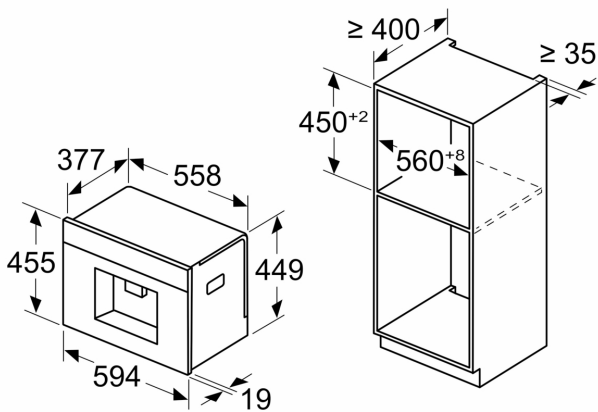

Design: Built-in
 Frothing nozzle: No
 Display: Yes
 Water protection system: No
 Portion sizes: All cups
 Dimensions: 455x594x385 mm
 Dimensions of the packed product (HxWxD): ... 540 x 560 x 670 mm
 Required niche size for installation (HxWxD): 449x558x376 mm
 EAN code: 4242003895597
 Fuse protection: 10 A
 Voltage: 220-240 V
 Frequency: 50/60 Hz
 Plug type: Gardy plug w/ earthing

**iQ700, Built-in Fully Automatic
Coffee Machine, Black,
Removable water tank
CT918L1B0**

Measurements in mm

A: 7.5 mm

Measurements in mm

Bean and water containers are removed from the front
Recommended installation height
950–1450 mm

Measurements in mm

Bean and water containers are removed from the front
Recommended installation height
950–1450 mm

Measurements in mm

Left corner installation

If using the 92° hinge limiter, the min. distance to the wall is only 100 mm

Measurements in mm