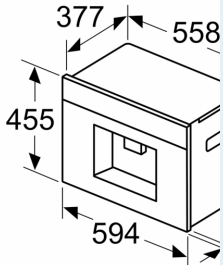

Design: Built-in
 Frothing nozzle: No
 Display: No
 Water protection system: No
 Portion sizes: All cups
 Dimensions:455 x 594 x 385 mm
 Dimensions of the packed product (HxWxD): ... 540 x 560 x 670 mm
 Min. required niche size for installation (HxWxD): ..449 x 558 x 376 mm
 EAN code:4242003895597
 Fuse protection:10 A
 Voltage:220-240 V
 Frequency:50/60 Hz
 Plug type: Gardy plug w/ earthing

iQ700, Built-in Fully Automatic Coffee Machine, Black
CT918L1B0

Measurements in

A: 7.5 mm

Measurements in

Bean and water
the front
Recommended in
950–1450 mm

Measurements in

Bean and water
the front
Recommended in
950–1450 mm

Measurements in
Left corner insta

If using the 92° h
to the wall is only

Measurements in