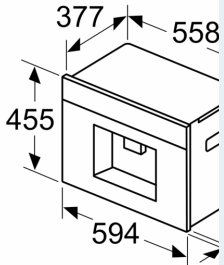

Design: Built-in
 Frothing nozzle: No
 Display: No
 Water protection system: No
 Portion sizes: All cups
 Dimensions:455 x 594 x 385 mm
 Dimensions of the packed product (HxWxD): ... 540 x 560 x 670 mm
 Min. required niche size for installation (HxWxD): ..449 x 558 x 376 mm
 EAN code:4242003895597
 Fuse protection:10 A
 Voltage:220-240 V
 Frequency:50/60 Hz
 Plug type: Gardy plug w/ earthing

iQ700, Built-in Fully Automatic Coffee Machine, Black
CT918L1B0

Measurements in

A: 7.5 mm

Measurements in

Bean and water
the front
Recommended in
950–1450 mm

Measurements in

Bean and water
the front
Recommended in
950–1450 mm

Measurements in
Left corner insta

If using the 92° h
to the wall is only

Measurements in