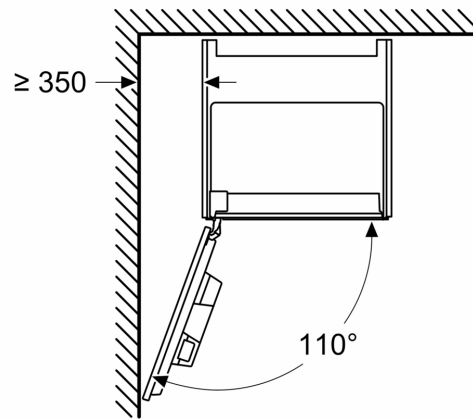

**iQ700, Built-in Fully Automatic
Coffee Machine, Black,
Removable water tank
CT918L1B0**

Measurements in mm

A: 7.5 mm

Measurements in mm

Bean and water containers are removed from the front
Recommended installation height
950–1450 mm

Measurements in mm

Bean and water containers are removed from the front
Recommended installation height
950–1450 mm

Measurements in mm

Left corner installation

If using the 92° hinge limiter, the min. distance to the wall is only 100 mm