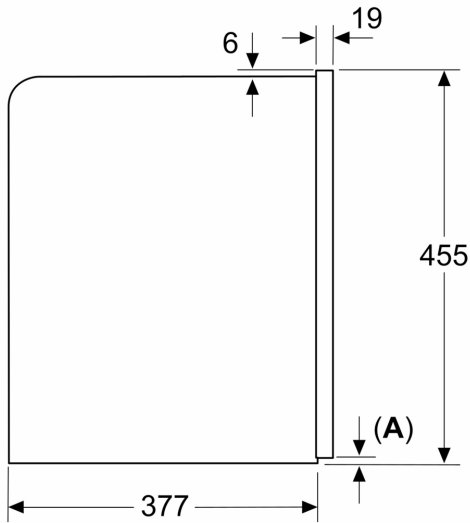

Design: Built-in
 Frothing nozzle: No
 Display: Yes
 Water protection system: No
 Portion sizes: All cups
 Dimensions: 455x594x385 mm
 Dimensions of the packed product (HxWxD): ... 540 x 560 x 670 mm
 Required niche size for installation (HxWxD): 449x558x376 mm
 EAN code: 4242003895597
 Fuse protection: 10 A
 Voltage: 220-240 V
 Frequency: 50/60 Hz
 Plug type: Gardy plug w/ earthing

**iQ700, Built-in Fully Automatic
Coffee Machine, Black,
Removable water tank
CT918L1B0**

Measurements in mm

A: 7.5 mm

Measurements in mm

Bean and water containers are removed from the front
Recommended installation height
950–1450 mm

Measurements in mm

Bean and water containers are removed from the front
Recommended installation height
950–1450 mm

Measurements in mm

Left corner installation

If using the 92° hinge limiter, the min. distance to the wall is only 100 mm

Measurements in mm