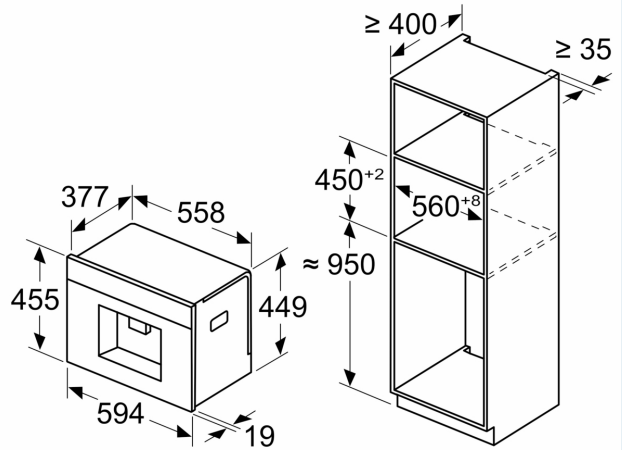

Design: Built-in
 Frothing nozzle: No
 Display: Yes
 Water protection system: No
 Portion sizes: All cups
 Dimensions: 455x594x385 mm
 Dimensions of the packed product (HxWxD): ... 540 x 560 x 670 mm
 Required niche size for installation (HxWxD): 449x558x376 mm
 EAN code: 4242003895597
 Fuse protection: 10 A
 Voltage: 220-240 V
 Frequency: 50/60 Hz
 Plug type: Gardy plug w/ earthing

**iQ700, Built-in Fully Automatic
Coffee Machine, Black,
Removable water tank
CT918L1B0**

Measurements in mm

A: 7.5 mm

Measurements in mm

Bean and water containers are removed from the front
Recommended installation height
950–1450 mm

Measurements in mm

Bean and water containers are removed from the front
Recommended installation height
950–1450 mm

Measurements in mm

Left corner installation

If using the 92° hinge limiter, the min. distance to the wall is only 100 mm