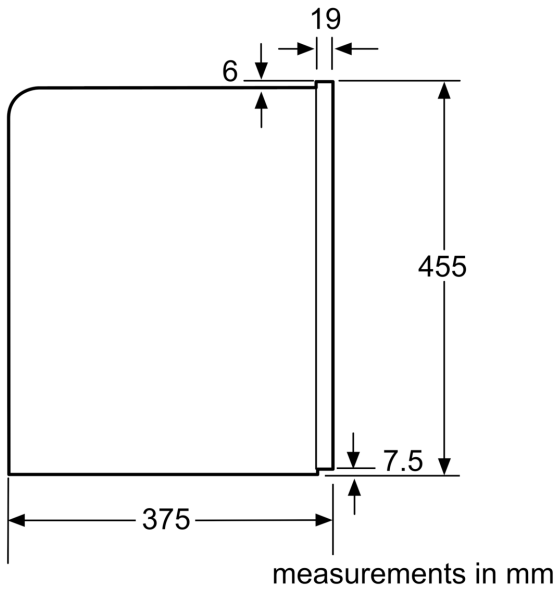

**iQ700, Built-in Fully Automatic
Coffee Machine, Black
CT836LEB6**

Bean and water containers are removed from the front. Recommended installation height 95-145 cm. measurements in mm