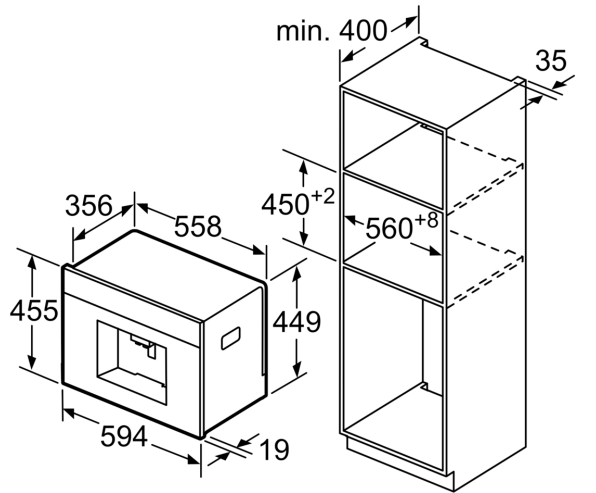

**iQ700, Built-in Fully Automatic
Coffee Machine, Black
CT836LEB6**

Bean and water containers are removed from the front. Recommended installation height 95-145 cm. measurements in mm