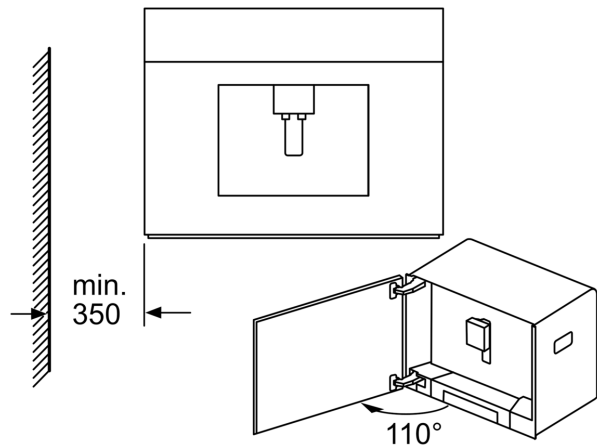

**iQ700, Built-in Fully Automatic
Coffee Machine, Black
CT836LEB6**

Bean and water containers are removed from the front. Recommended installation height 95-145 cm. measurements in mm

Bean and water containers are removed from the front. Recommended installation height 95-145 cm. measurements in mm

left corner installation

If using the 92° hinge limiter (spare part no. 00636455), the minimum distance to the wall is only 100 mm. measurements in mm