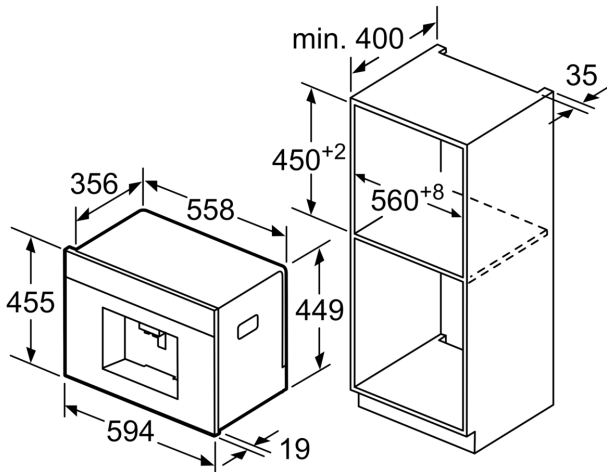

**iQ700, Built-in Fully Automatic
Coffee Machine, Black
CT836LEB6**

Bean and water containers are removed from the front. Recommended installation height 95-145 cm. measurements in mm

Bean and water containers are removed from the front. Recommended installation height 95-145 cm. measurements in mm