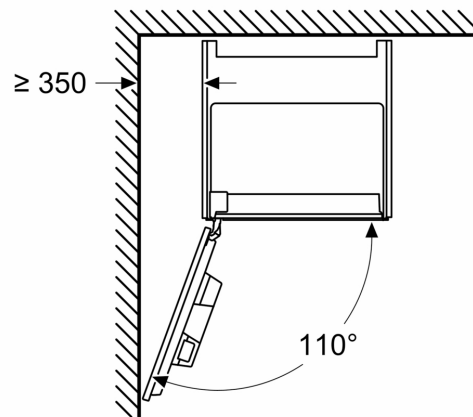

**iQ700, Built-in Fully Automatic
Coffee Machine, Black
CT718L1B0**

Measurements in mm

A: 7.5 mm

Measurements in mm

Bean and water containers are removed from the front
Recommended installation height
950–1450 mm

Measurements in mm

Bean and water containers are removed from the front
Recommended installation height
950–1450 mm

Measurements in mm

Left corner installation

If using the 92° hinge limiter, the min. distance to the wall is only 100 mm