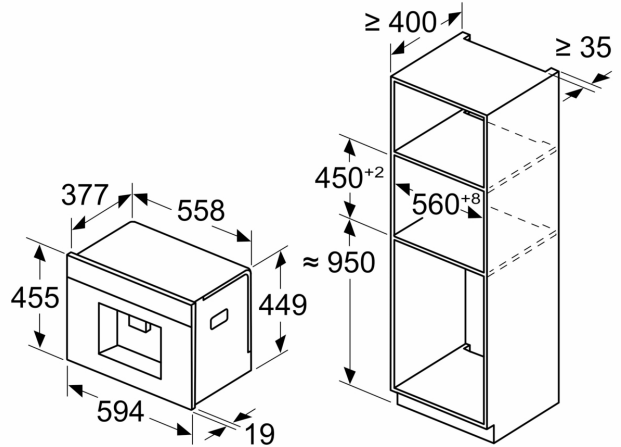

**iQ700, Built-in Fully Automatic
Coffee Machine, Black
CT718L1B0**

Measurements in mm

A: 7.5 mm

Measurements in mm

Bean and water containers are removed from the front
Recommended installation height
950–1450 mm

Measurements in mm

Bean and water containers are removed from the front
Recommended installation height
950–1450 mm

Measurements in mm

Left corner installation

If using the 92° hinge limiter, the min. distance to the wall is only 100 mm