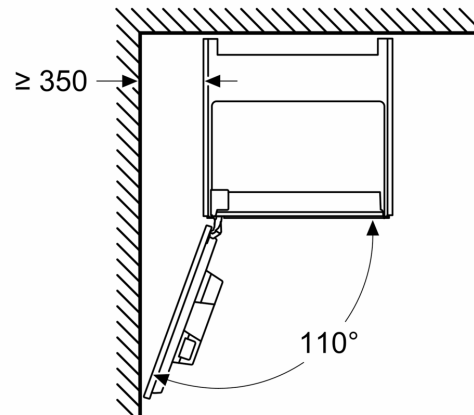

**iQ700, Built-in Fully Automatic
Coffee Machine, Black
CT718L1B0**

Measurements in mm

A: 7.5 mm

Measurements in mm

Bean and water containers are removed from the front
Recommended installation height
950–1450 mm

Measurements in mm

Bean and water containers are removed from the front
Recommended installation height
950–1450 mm

Measurements in mm

Left corner installation

If using the 92° hinge limiter, the min. distance to the wall is only 100 mm