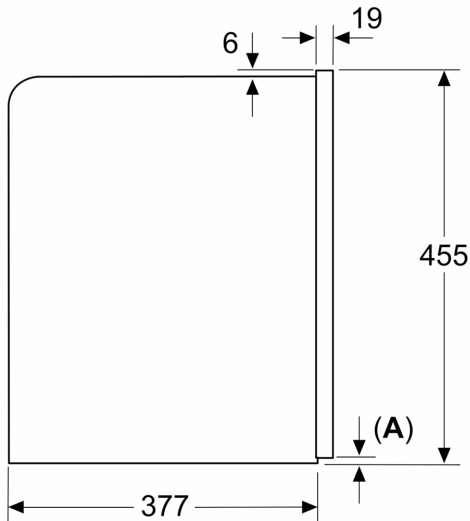

Design: Built-in
 Frothing nozzle: No
 Display: No
 Water protection system: No
 Portion sizes: All cups
 Dimensions: 455 x 594 x 385 mm
 Dimensions of the packed product (HxWxD): ... 540 x 478 x 670 mm
 Min. required niche size for installation (HxWxD): .. 449 x 558 x 376 mm
 EAN code: 4242003895580
 Fuse protection: 10 A
 Voltage: 220-240 V
 Frequency: 50/60 Hz
 Plug type: Gardy plug w/ earthing

**iQ700, Built-in Fully Automatic
Coffee Machine, Black
CT718L1B0**

Measurements in mm

A: 7.5 mm

Measurements in mm

Bean and water containers are removed from the front
Recommended installation height
950–1450 mm

Measurements in mm