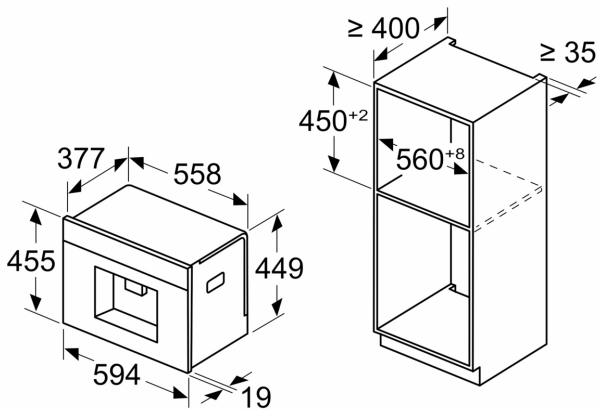

**iQ700, Built-in Fully Automatic
Coffee Machine, Black
CT718L1B0**

Measurements in mm

A: 7.5 mm

Measurements in mm

Bean and water containers are removed from the front
Recommended installation height
950–1450 mm

Measurements in mm

Bean and water containers are removed from the front
Recommended installation height
950–1450 mm

Measurements in mm

Left corner installation

If using the 92° hinge limiter, the min. distance to the wall is only 100 mm

Measurements in mm