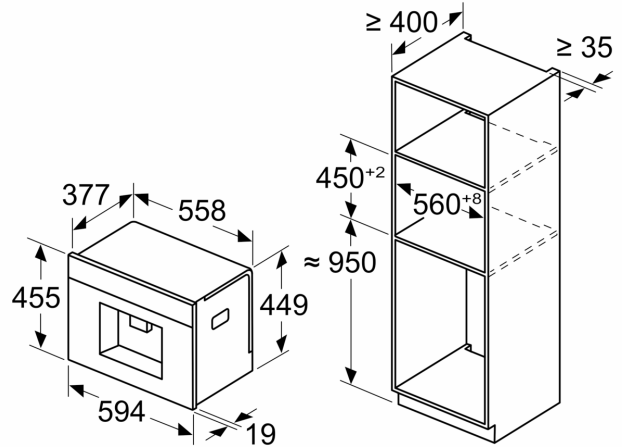

**iQ700, Built-in Fully Automatic
Coffee Machine, Black
CT718L1B0**

Measurements in mm

A: 7.5 mm

Measurements in mm

Bean and water containers are removed from the front
Recommended installation height
950–1450 mm

Measurements in mm

Bean and water containers are removed from the front
Recommended installation height
950–1450 mm

Measurements in mm

Left corner installation

If using the 92° hinge limiter, the min. distance to the wall is only 100 mm