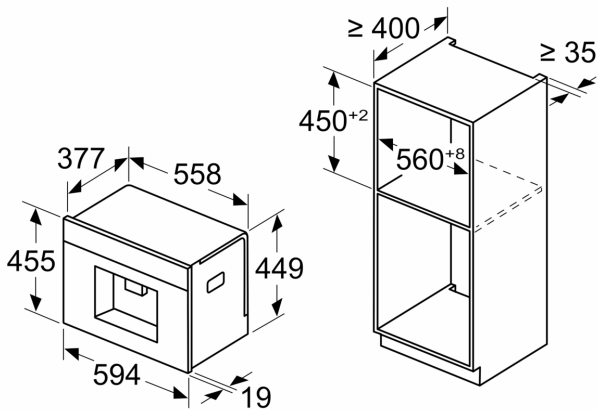

Design: Built-in
 Frothing nozzle: No
 Display: No
 Water protection system: No
 Portion sizes: All cups
 Dimensions: 455 x 594 x 385 mm
 Dimensions of the packed product (HxWxD): ... 540 x 478 x 670 mm
 Min. required niche size for installation (HxWxD): .. 449 x 558 x 376 mm
 EAN code: 4242003895580
 Fuse protection: 10 A
 Voltage: 220-240 V
 Frequency: 50/60 Hz
 Plug type: Gardy plug w/ earthing

**iQ700, Built-in Fully Automatic
Coffee Machine, Black
CT718L1B0**

Measurements in mm

A: 7.5 mm

Measurements in mm

Bean and water containers are removed from the front
Recommended installation height
950–1450 mm

Measurements in mm

Bean and water containers are removed from the front
Recommended installation height
950–1450 mm

Measurements in mm

Left corner installation

If using the 92° hinge limiter, the min. distance to the wall is only 100 mm

Measurements in mm