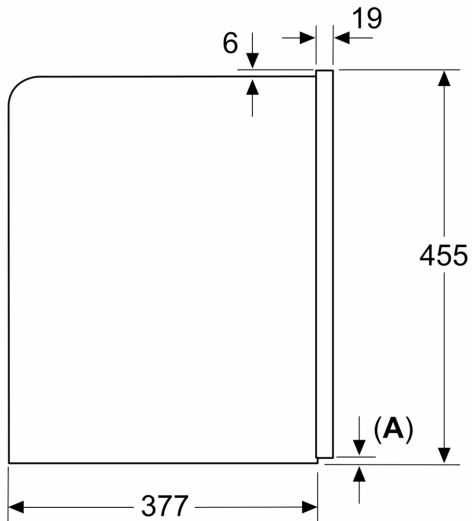

**iQ700, Built-in Fully Automatic
Coffee Machine, Black
CT718L1B0**

Measurements in mm

A: 7.5 mm

Measurements in mm

Bean and water containers are removed from the front
Recommended installation height
950–1450 mm

Measurements in mm