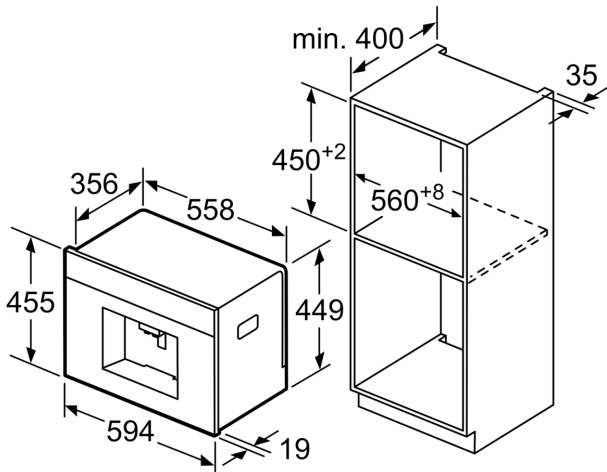

Bean and water containers are removed from the front. Recommended installation height 95-145 cm. measurements in mm