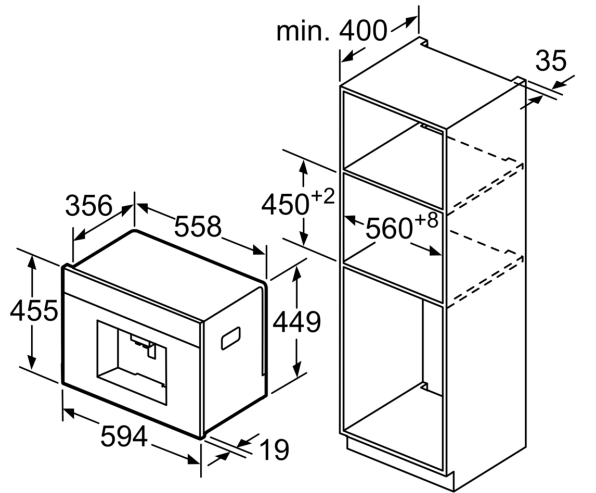

**iQ700, Built-in Fully Automatic
Coffee Machine, Stainless steel
CT636LES6**

Bean and water containers are removed from the front. Recommended installation height 95-145 cm. measurements in mm