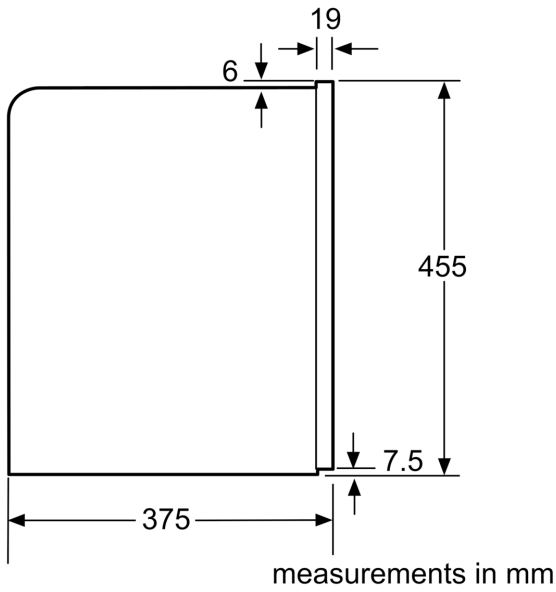

**iQ700, Built-in Fully Automatic
Coffee Machine, Stainless steel
CT636LES6**

Bean and water containers are removed from the front. Recommended installation height 95-145 cm. measurements in mm