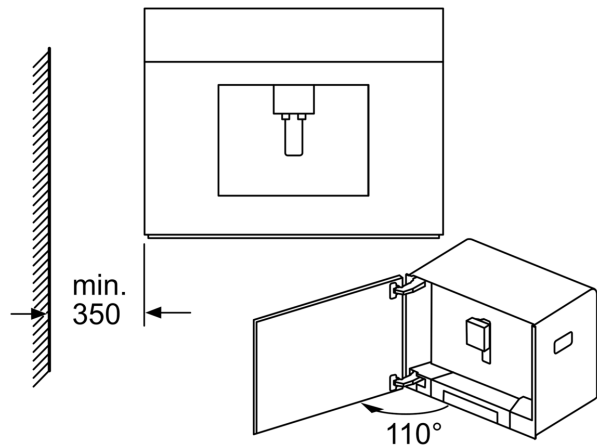

**iQ700, Built-in Fully Automatic
Coffee Machine, Stainless steel
CT636LES6**

Bean and water containers are removed from the front. Recommended installation height 95-145 cm. measurements in mm

Bean and water containers are removed from the front. Recommended installation height 95-145 cm. measurements in mm

left corner installation

If using the 92° hinge limiter (spare part no. 00636455), the minimum distance to the wall is only 100 mm. measurements in mm