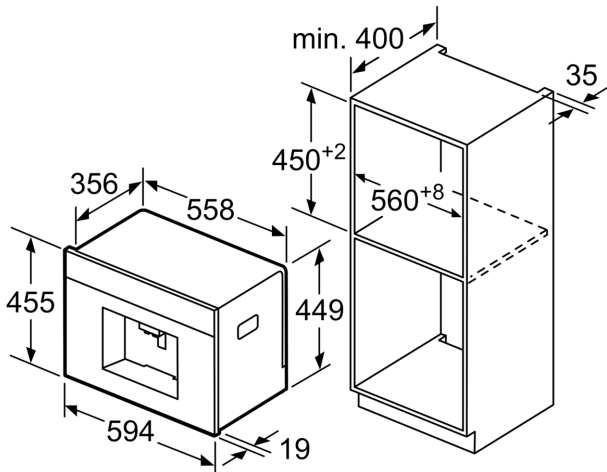

Design: ..... Built-in  
 Frothing nozzle: ..... No  
 Display: ..... No  
 Water protection system: ..... No  
 Portion sizes: ..... All cups  
 Dimensions: ..... 455 x 594 x 385 mm  
 Dimensions of the packed product (HxWxD): ... 540 x 478 x 670 mm  
 Min. required niche size for installation (HxWxD): .. 449 x 558 x 356 mm  
 EAN code: ..... 4242003645437  
 Fuse protection: ..... 10 A  
 Voltage: ..... 220-240 V  
 Frequency: ..... 50/60 Hz  
 Plug type: ..... GARDY plug w/ earthing

**iQ700, Built-in Fully Automatic  
Coffee Machine, Stainless steel  
CT636LES1**

Bean and water containers are removed from the front. Recommended installation height 95-145 cm. measurements in mm

Bean and water containers are removed from the front. Recommended installation height 95-145 cm. measurements in mm

**left corner installation**

If using the 92° hinge limiter (spare part no. 00636455), the minimum distance to the wall is only 100 mm. measurements in mm