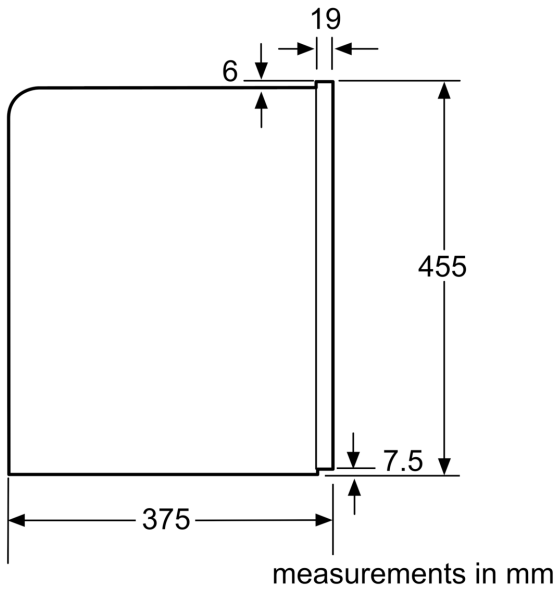

Design: ..... Built-in  
 Frothing nozzle: ..... No  
 Display: ..... No  
 Water protection system: ..... No  
 Portion sizes: ..... All cups  
 Dimensions: ..... 455 x 594 x 385 mm  
 Dimensions of the packed product (HxWxD): ... 540 x 478 x 670 mm  
 Min. required niche size for installation (HxWxD): .. 449 x 558 x 356 mm  
 EAN code: ..... 4242003645437  
 Fuse protection: ..... 10 A  
 Voltage: ..... 220-240 V  
 Frequency: ..... 50/60 Hz  
 Plug type: ..... GARDY plug w/ earthing

**iQ700, Built-in Fully Automatic  
Coffee Machine, Stainless steel  
CT636LES1**

Bean and water containers are removed from the front. Recommended installation height 95-145 cm. measurements in mm

Bean and water containers are removed from the front. Recommended installation height 95-145 cm. measurements in mm

**left corner installation**

If using the 92° hinge limiter (spare part no. 00636455), the minimum distance to the wall is only 100 mm. measurements in mm