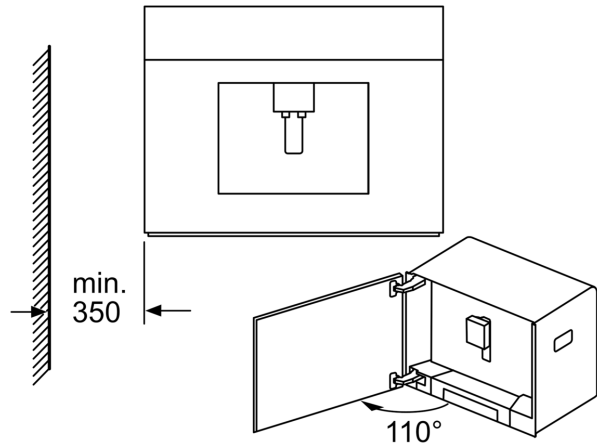

Design: ..... Built-in  
 Frothing nozzle: ..... No  
 Display: ..... No  
 Water protection system: ..... No  
 Portion sizes: ..... All cups  
 Dimensions: ..... 455 x 594 x 385 mm  
 Dimensions of the packed product (HxWxD): ... 540 x 478 x 670 mm  
 Min. required niche size for installation (HxWxD): .. 449 x 558 x 356 mm  
 EAN code: ..... 4242003645437  
 Fuse protection: ..... 10 A  
 Voltage: ..... 220-240 V  
 Frequency: ..... 50/60 Hz  
 Plug type: ..... GARDY plug w/ earthing

**iQ700, Built-in Fully Automatic  
Coffee Machine, Stainless steel  
CT636LES1**

Bean and water containers are removed from the front. Recommended installation height 95-145 cm. measurements in mm

Bean and water containers are removed from the front. Recommended installation height 95-145 cm. measurements in mm

**left corner installation**

If using the 92° hinge limiter (spare part no. 00636455), the minimum distance to the wall is only 100 mm. measurements in mm