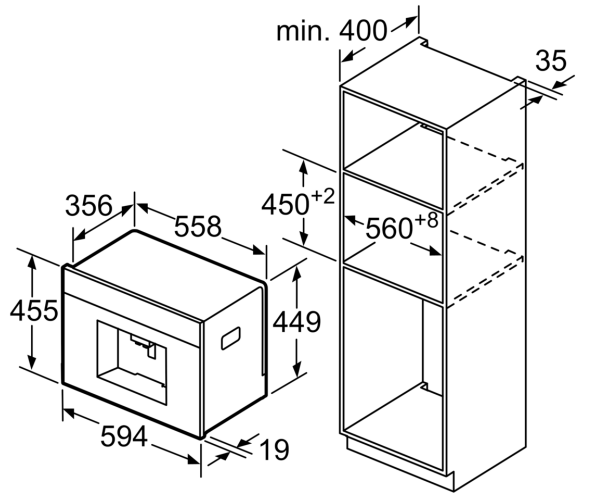

Design: ..... Built-in  
 Frothing nozzle: ..... No  
 Display: ..... No  
 Water protection system: ..... No  
 Portion sizes: ..... All cups  
 Dimensions: ..... 455 x 594 x 385 mm  
 Dimensions of the packed product (HxWxD): ... 540 x 478 x 670 mm  
 Min. required niche size for installation (HxWxD): .. 449 x 558 x 356 mm  
 EAN code: ..... 4242003645437  
 Fuse protection: ..... 10 A  
 Voltage: ..... 220-240 V  
 Frequency: ..... 50/60 Hz  
 Plug type: ..... GARDY plug w/ earthing

**iQ700, Built-in Fully Automatic  
Coffee Machine, Stainless steel  
CT636LES1**

Bean and water containers are removed from the front. Recommended installation height 95-145 cm. measurements in mm

Bean and water containers are removed from the front. Recommended installation height 95-145 cm. measurements in mm

**left corner installation**

If using the 92° hinge limiter (spare part no. 00636455), the minimum distance to the wall is only 100 mm. measurements in mm