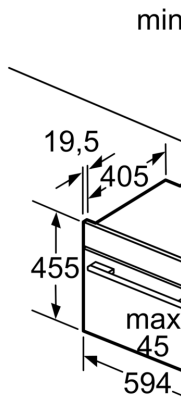

Technical Info:

- Length of mains cable: 150 cm
- Nominal voltage: 220 - 240 V
- Total connected load electric: 3.6 KW

Dimensions:

- Appliance dimension (hxwx): 455 mm x 594 mm x 548 mm
- Niche dimension (hxwx): 560 mm - 568 mm x 450 mm - 455 mm x 550 mm
- *Please reference the built-in dimensions provided in the

installation drawing”

**Series 8, Built-in Compact
Microwave Oven, 60 x 45 cm, Black
CMG7241B1**

Measurements in mm

Installation
Air e:

A: Air

Installation w

If the compac
underneath a
thicknesses (
necessary) m