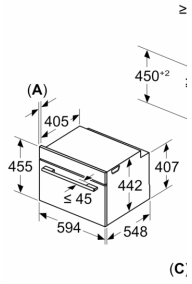

Technical Info:

- Length of mains cable: 150 cm
- Nominal voltage: 220 - 240 V
- Total connected load electric: 3.6 KW

Dimensions:

- Appliance dimension (hxwx): 455 mm x 594 mm x 548 mm
- Niche dimension (hxwx): 560 mm - 568 mm x 450 mm - 455 mm x 550 mm
- *Please reference the built-in dimensions provided in the

installation drawing”

**Series 8, Built-in Compact
Microwave Oven, 60 x 45 cm, Black
CMG7241B1**

Measurements in mm

Installation
Air e:

A: Air

Installation w

If the compac
underneath a
thicknesses (
necessary) m