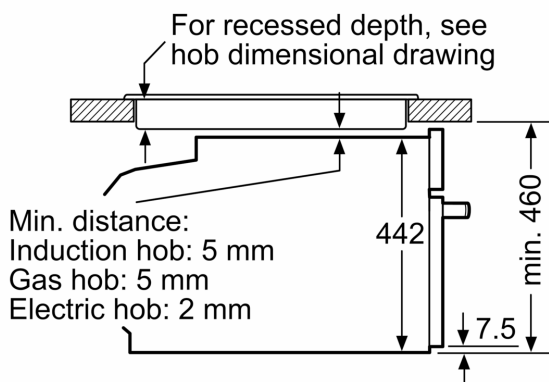

Type of micro-wave oven:MW-Combi
 Type of control:Electronic
 Dimensions: 455 x 594 x 548 mm
 Cavity dimensions: 237.0 x 480 x 392.0 mm
 Length electrical supply cord: 150.0 cm
 Net weight: 35.5 kg
 Gross weight: 37.8 kg
 EAN code: 4242002789149
 Max. microwave power level: 900 W
 Connection rating: 3600 W
 Fuse protection: 16 A
 Voltage: 220-240 V
 Frequency: 60; 50 Hz
 Plug type: Gardy plug w/ earthing
 Included accessories: 1 x combination grid, 1 x universal pan

**Series 8, Built-in Compact
Microwave Oven, 60 x 45 cm,
Stainless steel
CMG633BS1**

measurements in mm

measurements in mm

Installation with a hob.

measurements in mm

If the compact appliance will be installed underneath a hob, the following worktop thicknesses (including substructure if necessary) must be taken into account.

Hob type	min. worktop thickness	
	fitted	flush
Induction hob	42 mm	43 mm
Full surface Induction hob	52 mm	53 mm
Gas hob	32 mm	43 mm
Electric hob	32 mm	35 mm