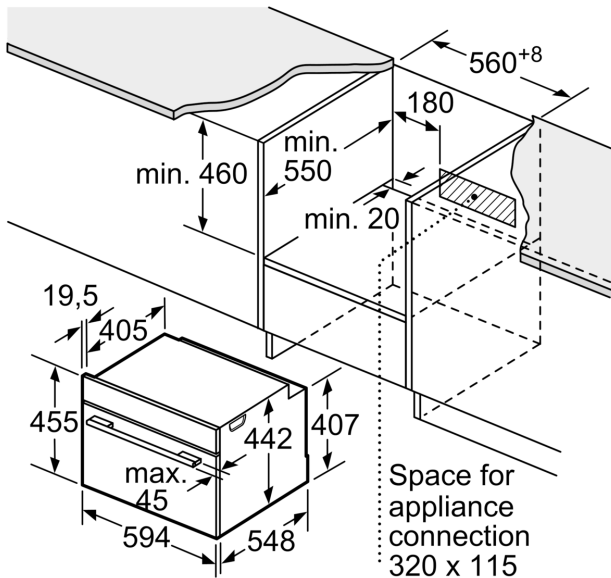

Type of micro-wave oven:MW-Combi
 Type of control:Electronic
 Dimensions: 455 x 594 x 548 mm
 Cavity dimensions: 237.0 x 480 x 392.0 mm
 Length electrical supply cord: 150.0 cm
 Net weight: 35.5 kg
 Gross weight: 37.8 kg
 EAN code: 4242002789149
 Max. microwave power level: 900 W
 Connection rating: 3600 W
 Fuse protection: 16 A
 Voltage: 220-240 V
 Frequency: 60; 50 Hz
 Plug type: Gardy plug w/ earthing
 Included accessories: 1 x combination grid, 1 x universal pan

1 x combination grid, 1 x universal pan

HEZ327000 Pizza stone, HEZ530000 Half tray, HEZ531010 Baking tray, non-stick ceramic coated, HEZ532010 Universal pan, non-stick ceramic coated, HEZ617000 Pizza pan, enamelled, HEZ625071 Grill tray, anthracite, HEZ631070 Baking tray, enamelled, HEZ632070 Multipurpose pan, enamelled, HEZ634080 Baking and roasting grid (microwave), HEZ636000 Glass pan, HEZ660050 Cover Strip, HEZ660060 Strip, HEZ664000 Baking and roasting grid (steam), HEZ915003 Glass roasting dish, 5,4 L, HEZG0AS00 Connecting cable 3m

**Series 8, Built-in Compact
Microwave Oven, 60 x 45 cm,
Stainless steel
CMG633BS1**

measurements in mm

measurements in mm

Installation with a hob.

measurements in mm

If the compact appliance will be installed underneath a hob, the following worktop thicknesses (including substructure if necessary) must be taken into account.

Hob type	min. worktop thickness	
	fitted	flush
Induction hob	42 mm	43 mm
Full surface Induction hob	52 mm	53 mm
Gas hob	32 mm	43 mm
Electric hob	32 mm	35 mm