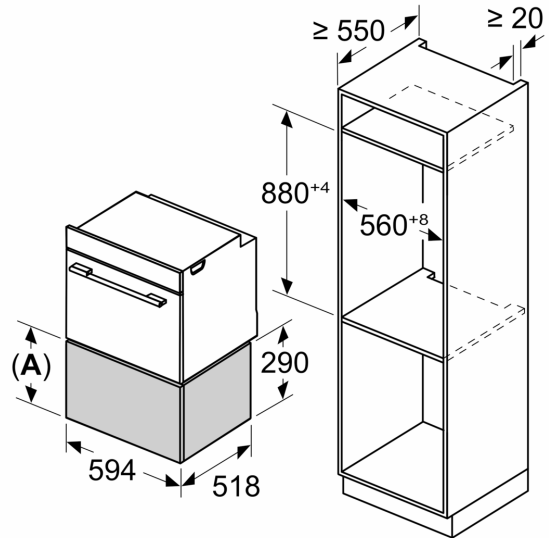

Built-in / Free-standing: Built-in
 Maximum number of plates:40
 Maximum number of espresso cups: 192
 Dimensions: 290 x 594 x 518 mm
 Dimensions of the packed product (HxWxD): 400 x 650 x 700 mm
 Min. required niche size for installation (HxWxD):290 x 560 x 550 mm
 EAN code:4242005323029
 Fuse protection:10 A
 Voltage: 220-240 V
 Frequency: 50; 60 Hz
 Plug type:GB plug

Technical Info:

- Length of mains cable: 175 cm
- Total connected load electric: 0.82 KW
- Nominal voltage: 220 - 240 V

Dimensions:

- Appliance dimension (hxwxd): 290 mm x 594 mm x 518 mm
- Niche dimension (hxwxd): 290 mm x 560 mm - 568 mm x 550 mm
- "Please reference the built-in dimensions provided in the installation drawing"

**Series 8, Warmer Drawer, 60 x 29 cm, Black
 BID7101B1B**

Measurements in mm

A: 287.5 mm
 Ovens with appliance height of 595 mm can be installed above the warming drawer without an intermediate floor

Measurements in mm

A: 287.5 mm