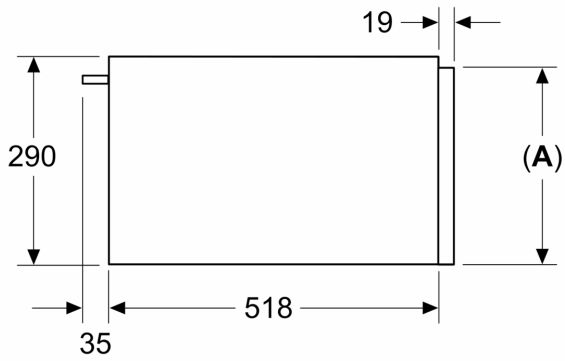

Built-in / Free-standing: Built-in
 Maximum number of plates:40
 Maximum number of espresso cups: 192
 Dimensions: 290 x 594 x 518 mm
 Dimensions of the packed product (HxWxD): 400 x 650 x 700 mm
 Min. required niche size for installation (HxWxD):290 x 560 x 550 mm
 EAN code:4242005323029
 Fuse protection:10 A
 Voltage: 220-240 V
 Frequency: 50; 60 Hz
 Plug type:GB plug

Technical Info:

- Length of mains cable: 175 cm
- Total connected load electric: 0.82 KW
- Nominal voltage: 220 - 240 V

Dimensions:

- Appliance dimension (hxwxd): 290 mm x 594 mm x 518 mm
- Niche dimension (hxwxd): 290 mm x 560 mm - 568 mm x 550 mm
- "Please reference the built-in dimensions provided in the installation drawing"

**Series 8, Warmer Drawer, 60 x 29 cm, Black
 BID7101B1B**

Measurements in mm

A: 287.5 mm
 Ovens with appliance height of 595 mm can be installed above the warming drawer without an intermediate floor

Measurements in mm

A: 287.5 mm