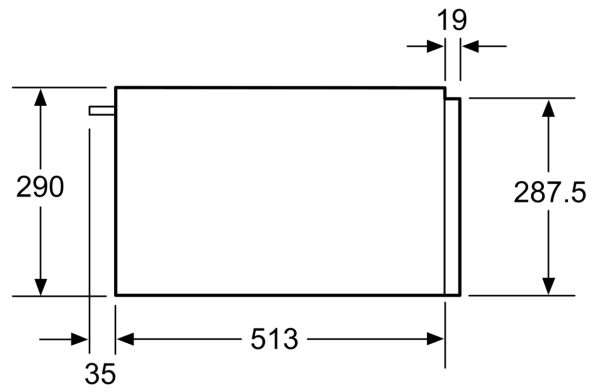

Built-in / Free-standing: Built-in
 Maximum number of plates:40
 Maximum number of espresso cups: 192
 Dimensions: 290 x 594 x 548 mm
 Dimensions of the packed product (HxWxD): 350 x 650 x 660 mm
 Min. required niche size for installation (HxWxD):290 x 560 x 550 mm
 EAN code:4242002813912
 Fuse protection:10 A
 Voltage: 220-240 V
 Frequency: 60; 50 Hz
 Plug type: Gardy plug w/ earthing

HEZ6WCC0 Cookbook

**Series 8, Warmer Drawer, 60 x 29 cm, Stainless steel
 BID630NS1**

measurements in mm

measurements in mm

Ovens with an appliance height of 595 mm can be installed above a warming drawer. An intermediate floor is not required.