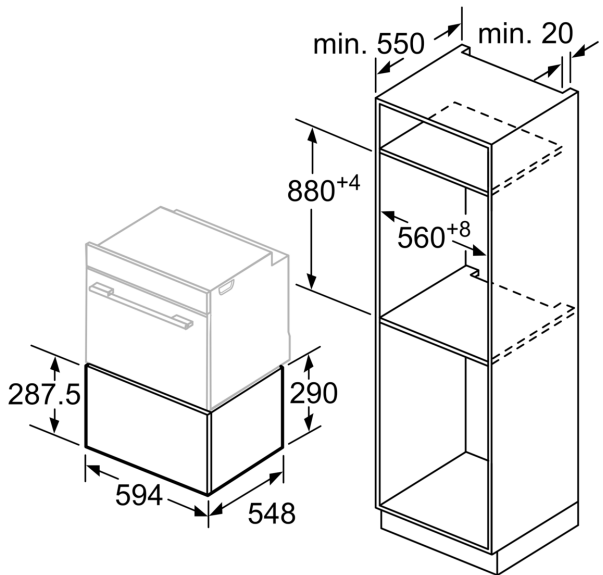

**Series 8, Warmer Drawer, 60 x 29 cm, Stainless steel
 BID630NS1**

- **Push-pull mechanism:** easy opening and closing thanks to a practical spring mechanism.
- **Cleaning convenience:** easy-to-clean hotplate made of tempered glass.

Built-in / Free-standing: Built-in
 Maximum number of plates:40
 Maximum number of espresso cups: 192
 Dimensions: 290 x 594 x 548 mm
 Dimensions of the packed product (HxWxD): 350 x 650 x 660 mm
 Min. required niche size for installation (HxWxD):290 x 560 x 550 mm
 EAN code:4242002813912
 Fuse protection:10 A
 Voltage: 220-240 V
 Frequency: 60; 50 Hz
 Plug type: Gardy plug w/ earthing

HEZ6WCC0 Cookbook

**Series 8, Warmer Drawer, 60 x 29 cm, Stainless steel
 BID630NS1**

measurements in mm

measurements in mm

Ovens with an appliance height of 595 mm can be installed above a warming drawer. An intermediate floor is not required.