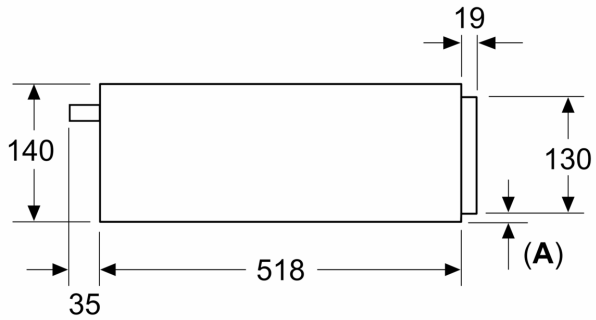

**Series 8, Warmer Drawer, 60 x 14 cm, Black
BIC7101B1**

Measurements in mm