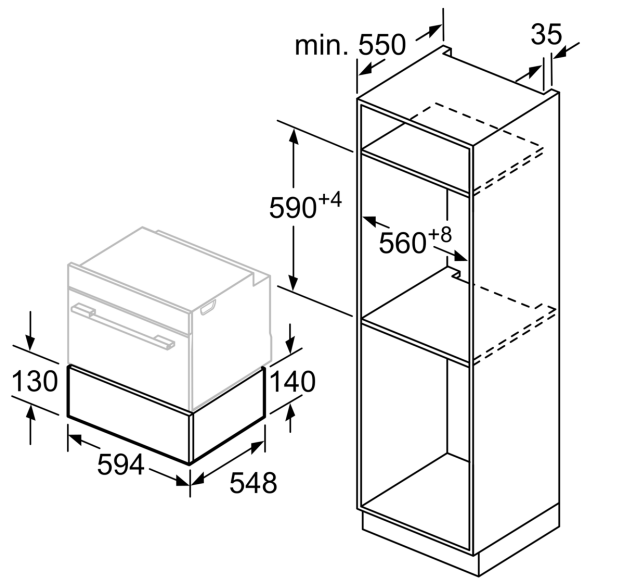

Design: Built-in
 Maximum number of plates: 12
 Maximum number of espresso cups: 64
 Dimensions: 140 x 594 x 548 mm
 Dimensions of the packed product (HxWxD): ... 210 x 660 x 660 mm
 Min. required niche size for installation (HxWxD): .. 140 x 560 x 550 mm
 EAN code:4242003788332
 Fuse protection: 10 A
 Voltage:220-240 V
 Frequency:60; 50 Hz
 Plug type: Gardy plug w/ earthing

**iQ700, Warmer Drawer, 60 x 14
cm, Black
BI830CNB1**

- Heating plate made of toughened glass
- Temperature control in 4 levels: ca. 30°C - 80°C (glass surface temperature)

Comfort:

- Loading up to 25 kg
- Max. loading espresso cups: 64 PC or Max. loading plates: 12 PC

Technical Info:

- Length of mains cable: 150 cm
- Appliance dimension (hxwxd): 140 mm x 594 mm x 548 mm
- Niche dimension (hxwxd): 140 mm x 560 mm - 568 mm x 550 mm

iQ700, Warmer Drawer, 60 x 14 cm, Black
BI830CNB1

Compact ovens with an appliance height of 455 mm can be installed above a warming drawer. An intermediate floor is not required.

measurements in mm

measurements in mm