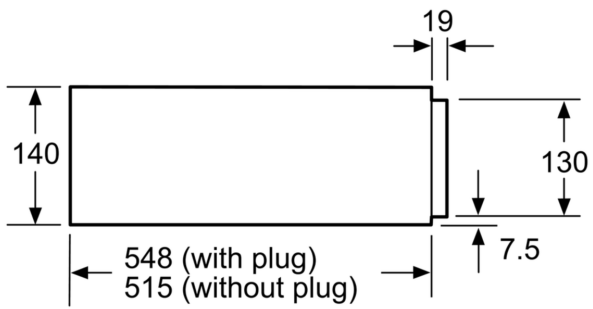

Design: Built-in
 Maximum number of plates: 12
 Maximum number of espresso cups: 64
 Dimensions: 140 x 594 x 548 mm
 Dimensions of the packed product (HxWxD): ... 210 x 660 x 660 mm
 Min. required niche size for installation (HxWxD): .. 140 x 560 x 550 mm
 EAN code:4242003788332
 Fuse protection: 10 A
 Voltage:220-240 V
 Frequency:60; 50 Hz
 Plug type: Gardy plug w/ earthing

**iQ700, Warmer Drawer, 60 x 14
cm, Black
BI830CNB1**

- Heating plate made of toughened glass
- Temperature control in 4 levels: ca. 30°C - 80°C (glass surface temperature)

Comfort:

- Loading up to 25 kg
- Max. loading espresso cups: 64 PC or Max. loading plates: 12 PC

Technical Info:

- Length of mains cable: 150 cm
- Appliance dimension (hxwxd): 140 mm x 594 mm x 548 mm
- Niche dimension (hxwxd): 140 mm x 560 mm - 568 mm x 550 mm

iQ700, Warmer Drawer, 60 x 14 cm, Black
BI830CNB1