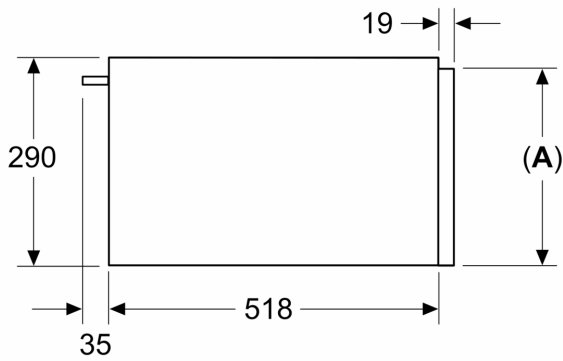

Design: Built-in
 Maximum number of plates: 40
 Maximum number of espresso cups: 192
 Dimensions: 290 x 594 x 518 mm
 Dimensions of the packed product (HxWxD): ... 400 x 650 x 700 mm
 Min. required niche size for installation (HxWxD): .. 290 x 560 x 550 mm
 EAN code:4242003900369
 Fuse protection:10 A
 Voltage:220-240 V
 Frequency:50; 60 Hz
 Plug type: Gardy plug w/ earthing

Technical Info:

- Length of mains cable: 175 cm
- Total connected load electric: 0.82 KW
- Nominal voltage: 220 - 240 V

Dimensions:

- Appliance dimension (hxwxd): 290 mm x 594 mm x 518 mm
- Niche dimension (hxwxd): 290 mm x 560 mm - 568 mm x 550 mm
- "Please reference the built-in dimensions provided in the installation drawing"
- Multifunctional warming drawer with the heating functions: low temperature cooking, Hold warm setting, plate warming, cup warming
- Temperature control in 4 levels: ca. 30°C - 80°C (glass surface temperature)
- Touch key operation

**iQ700, Warmer Drawer, 60 x 29 cm, Black
BI710D1B1**

Measurements in mm

A: 287.5 mm
Ovens with appliance height of 595 mm can be installed above the warming drawer without an intermediate floor

Measurements in mm

A: 287.5 mm