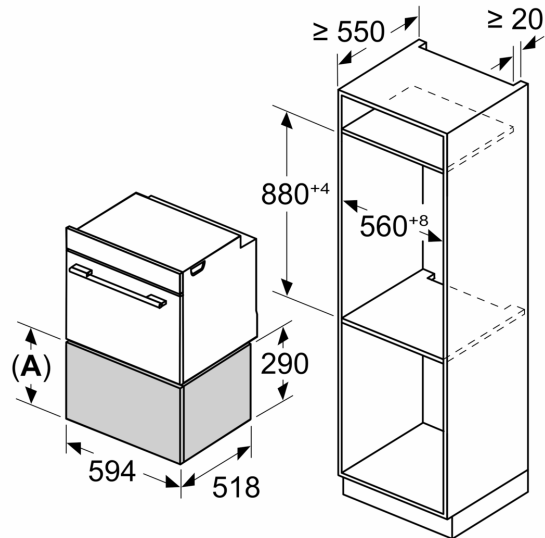

Design: Built-in
 Maximum number of plates: 40
 Maximum number of espresso cups: 192
 Dimensions: 290 x 594 x 518 mm
 Dimensions of the packed product (HxWxD): ... 400 x 650 x 700 mm
 Min. required niche size for installation (HxWxD): .. 290 x 560 x 550 mm
 EAN code:4242003900369
 Fuse protection:10 A
 Voltage:220-240 V
 Frequency:50; 60 Hz
 Plug type: Gardy plug w/ earthing

Technical Info:

- Length of mains cable: 175 cm
- Total connected load electric: 0.82 KW
- Nominal voltage: 220 - 240 V

Dimensions:

- Appliance dimension (hxwxd): 290 mm x 594 mm x 518 mm
- Niche dimension (hxwxd): 290 mm x 560 mm - 568 mm x 550 mm
- "Please reference the built-in dimensions provided in the installation drawing"
- Multifunctional warming drawer with the heating functions: low temperature cooking, Hold warm setting, plate warming, cup warming
- Temperature control in 4 levels: ca. 30°C - 80°C (glass surface temperature)
- Touch key operation

**iQ700, Warmer Drawer, 60 x 29 cm, Black
BI710D1B1**

Measurements in mm

A: 287.5 mm
Ovens with appliance height of 595 mm can be installed above the warming drawer without an intermediate floor

Measurements in mm

A: 287.5 mm