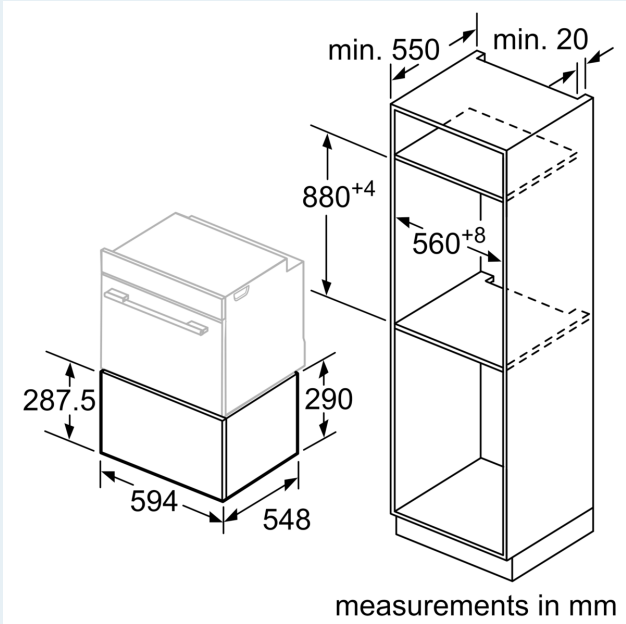

## iQ700, Warmer Drawer, 60 x 29 cm, Black BI630DNS1

HZ6WCC0	Cookbook
HZG9AS00S	Adapter

✓ push&pull – No-handle drawer, that's easy to open and close.

Design: ..... Built-in  
Maximum number of plates: ..... 40  
Maximum number of espresso cups: ..... 192  
Dimensions: ..... 290 x 594 x 548 mm  
Dimensions of the packed product (HxWxD): ... 350 x 650 x 660 mm  
Min. required niche size for installation (HxWxD): .. 290 x 560 x 550 mm  
EAN code: ..... 4242003676615  
Fuse protection: ..... 10 A  
Voltage: ..... 220-240 V  
Frequency: ..... 60; 50 Hz  
Plug type: ..... GARDY plug w/ earthing

**iQ700, Warmer Drawer, 60 x 29 cm, Black  
BI630DNS1**

Ovens with an appliance height of 595 mm can be installed above a warming drawer. An intermediate floor is not required.

measurements in mm