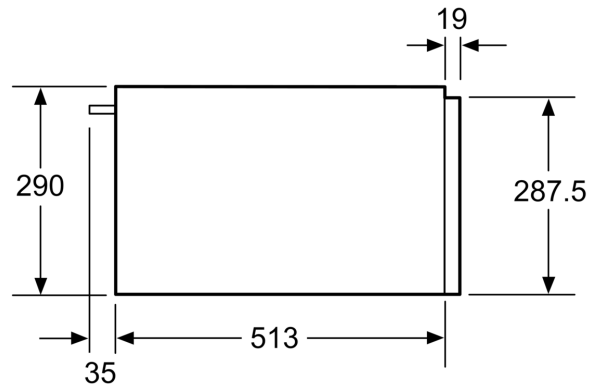

## iQ700, Warmer Drawer, 60 x 29 cm, Black BI630DNS1

HZ6WCC0	Cookbook
HZG9AS00S	Adapter

✓ push&pull – No-handle drawer, that's easy to open and close.

Design: ..... Built-in  
Maximum number of plates: ..... 40  
Maximum number of espresso cups: ..... 192  
Dimensions: ..... 290 x 594 x 548 mm  
Dimensions of the packed product (HxWxD): ... 350 x 650 x 660 mm  
Min. required niche size for installation (HxWxD): .. 290 x 560 x 550 mm  
EAN code: ..... 4242003676615  
Fuse protection: ..... 10 A  
Voltage: ..... 220-240 V  
Frequency: ..... 60; 50 Hz  
Plug type: ..... GARDY plug w/ earthing

**iQ700, Warmer Drawer, 60 x 29 cm, Black  
BI630DNS1**

Ovens with an appliance height of 595 mm can be installed above a warming drawer. An intermediate floor is not required.

measurements in mm