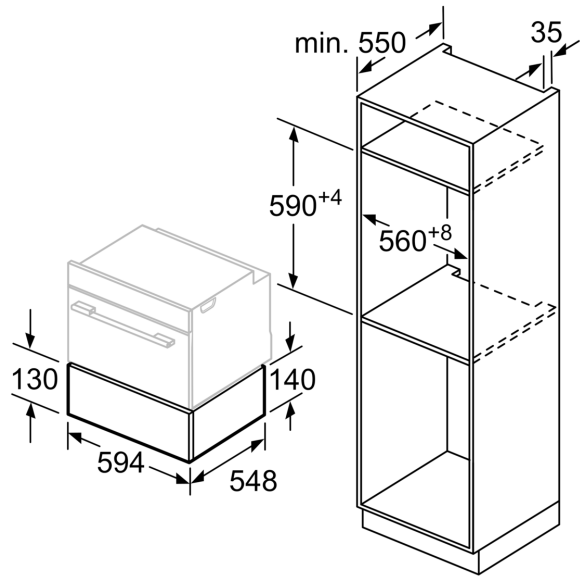

iQ700, Warmer Drawer, 60 x 14 cm, Black BI630CNS1

HZG9AS00S Adapter

The warming drawer is perfect for preheating crockery, for keeping foods warm and for gentle cooking.

- ✓ push&pull – No-handle drawer, that's easy to open and close.
- ✓ The 14 cm high multifunctional warming drawer is ideally combined with a 45 cm compact appliance.

Design: Built-in
Maximum number of plates: 12
Maximum number of espresso cups: 64
Dimensions: 140 x 594 x 548 mm
Dimensions of the packed product (HxWxD): ... 210 x 660 x 660 mm
Min. required niche size for installation (HxWxD): .. 140 x 560 x 550 mm
EAN code:4242003676561
Fuse protection:10 A
Voltage:220-240 V
Frequency: 60; 50 Hz
Plug type: Gardy plug w/ earthing

**iQ700, Warmer Drawer, 60 x 14 cm, Black
BI630CNS1**

Compact ovens with an appliance height of 455 mm can be installed above a warming drawer. An intermediate floor is not required.

measurements in mm

measurements in mm