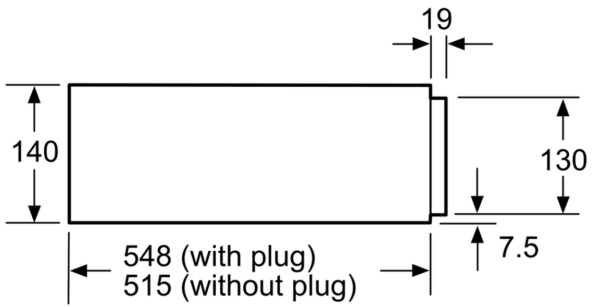

**iQ700, Warmer Drawer, 60 x 14 cm, Black
BI630CNS1**